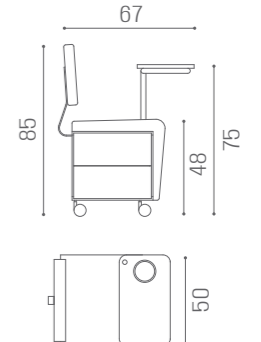

MANICURE GLITTER

IN PHOTO:
BROWN YUTA S2
ROSE YUTA S6
GREEN ICE R6

MANICURE WALLIE