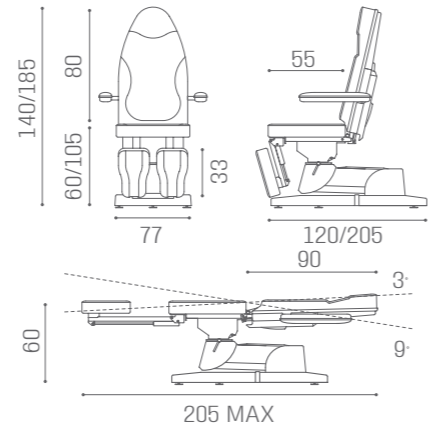

TREATMENT CHAIRS PODOLUX

IN PHOTO:
VINTAGE WHITE G3

IN PHOTO:
A GREEN ICE R6
B MILK 61

TREATMENT CHAIRS DALLAS