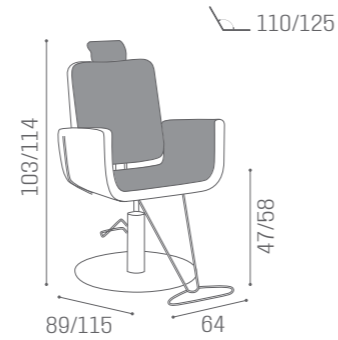

MB/P30
€3.749

IN PHOTO:
A GREEN ICE R6
B MILK 61

TREATMENT CHAIRS DALLAS

COLOURS A ○ B ●
MB/P10
€3.749

MB/P10
€3.749

CHAIRS EVA

IN PHOTO:
VINTAGE GREY K1

MB/P24
€1.749