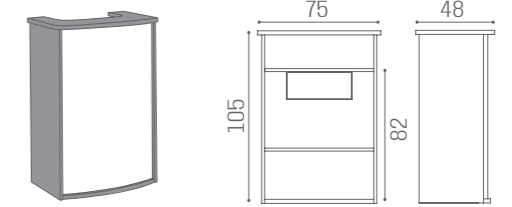

COLOURS A ● B ○