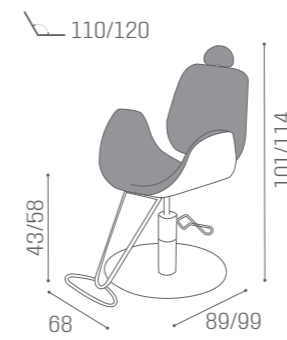

COLOURS A O B ●