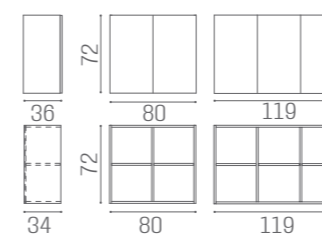

80 CM
WO/140
€799