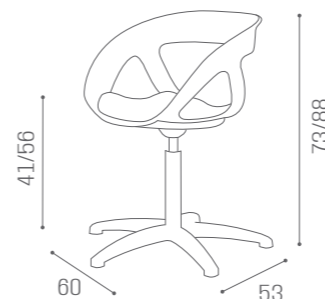

CHAIRS AUDREY

IN PHOTO:
VINTAGE ASH G4

MB/P14
€279