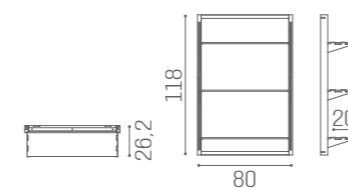

WS/052
€1.439

WS/053
€2.129

SERVICE CABINETS WALL SYSTEM

IN PHOTO: OAK 05

80 CM
WS/038
€1.129

120 CM
WS/040
€1.499

WS/082
€1.499

WS/084
€1.879