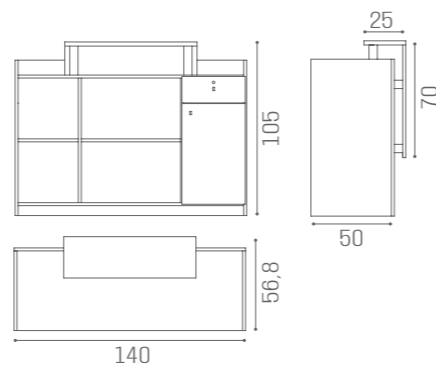

FRONT PANEL AVAILABLE IN THE MATERIALS