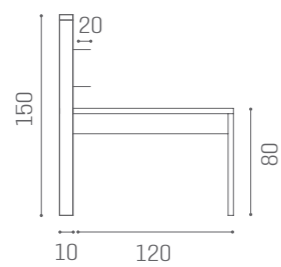

TRACK MB/C42
€549