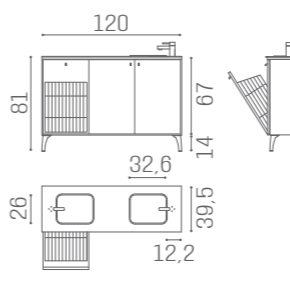

80 CM
WO/140
€799