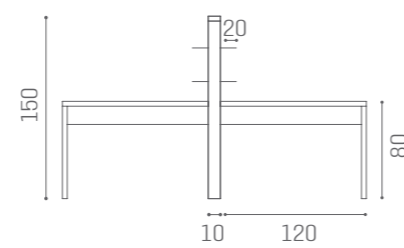

MB/MT122
€2.249

MB/MT121
EXTRACTOR
FAN 30W
€1.939

MB/MT124
EXTRACTOR
FAN 60W
€2.319

MB/MT123
EXTRACTOR
FAN 30W
€3.129

MB/MT125
EXTRACTOR
FAN 60W
€3.749

TRACK MB/C42
€549

EXTRACTOR FAN
30W

EXTRACTOR FAN
60W