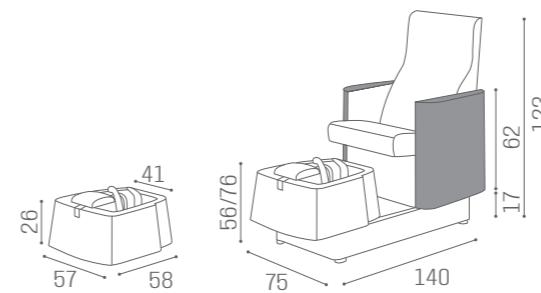

PODO ATLANTIS

COLOURS A ○ B ●