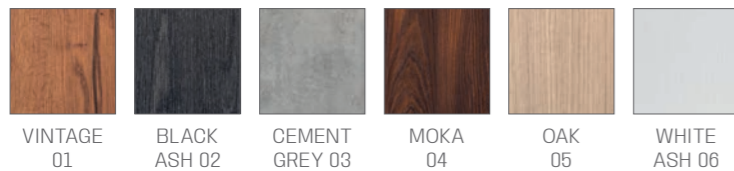

FRONT PANEL AVAILABLE IN THE MATERIALS