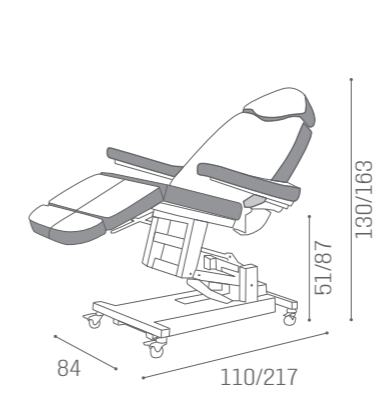

TREATMENT CHAIRS DALLAS

COLOURS A ○ B ●
MB/P10
€3.749