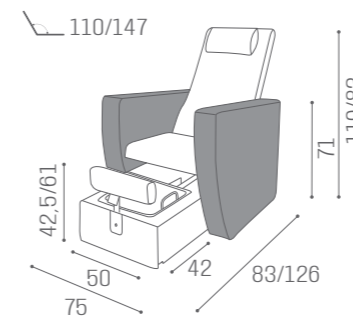

	 MASSAGE
MB/PC250 €2.629	MB/PC260 €3.249

PODO PRESTIGE

IN PHOTO:
A VINTAGE WHITE G3
B VINTAGE GREY K1

MB/PC160
€2.499

COLOURS A ○ B ●

IN PHOTO:
A ASH YUTA S5
B MILK 61

PODO PACIFIC

MB/A95
€189