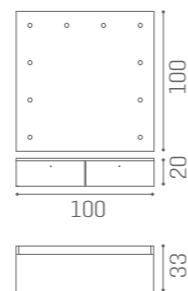

MB/PL52
€1.189

MB/PL53
€879

WAITING AREA B-SIDE

IN PHOTO:
YELLOW PEARL P7

"C" SHAPE
SH/993
€1.369

"S" SHAPE
SH/994
€1.369

COLOURS A ● B ○

"C" SHAPE