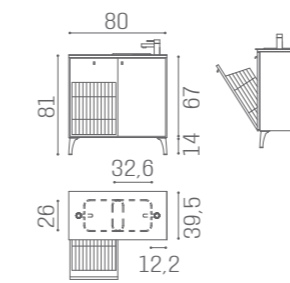

80 CM
WO/140
€799