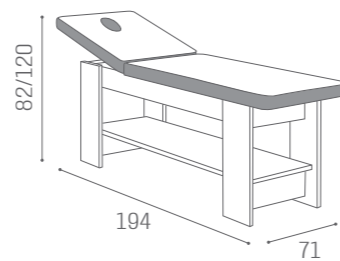

COLOURS A ○ B ●

EVOLUTION DETAILS ARE AVAILABLE
IN THE MATERIALS:

 VINTAGE 01	 BLACK ASH 02	 CEMENT GREY 03
 MOKA 04	 OAK 05	 WHITE ASH 06