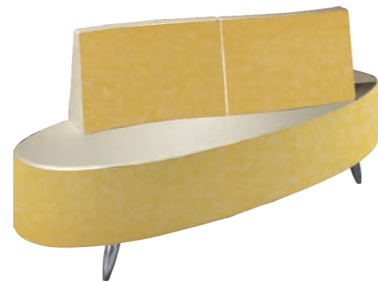

MB/PL52
€1.189

MB/PL53
€879

WAITING AREA B-SIDE

IN PHOTO:
YELLOW PEARL P7

"C" SHAPE
SH/993
€1.369

"S" SHAPE
SH/994
€1.369

COLOURS A ● B ○

"C" SHAPE

"S" SHAPE

WAITING AREA DANIELLE

IN PHOTO:
CHOCOLATE YUTA S3

COLOURS A ○ B ●

SH/977
€1.379

SH/978
€1.999

WAITING AREA LOUNGE

IN PHOTO:
A VINTAGE WHITE G3
B VINTAGE TAN G2