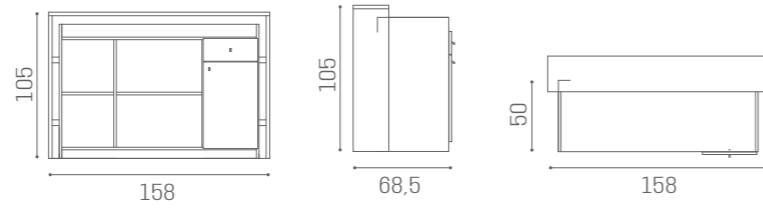

COLOURS A ● B ○

DESKS MILLENNIUM

IN PHOTO: BEIGE PEARL P4

LED LIGHTING RD/035 **€2.379**

UPHOLSTERED PANEL RD/037 **€2.129**

L60 X W30 CM

SHELF ACC/080 **€249**

MILLENNIUM WOOD