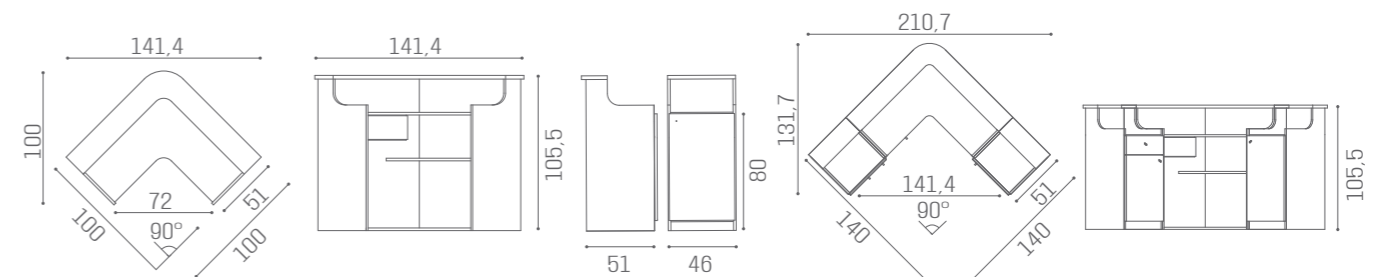

RD/266 **€4.419**

L60 X W30 CM

SHELF ACC/085 **€269**

RD/266

DESKS FORM

IN PHOTO:
ROSE YUTA S6

RD/250
€1.629

RD/252
€2.369