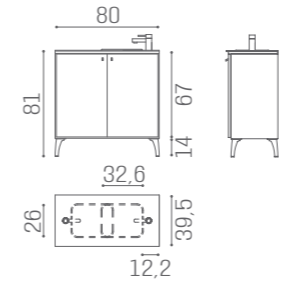

80 CM
WO/140
€799