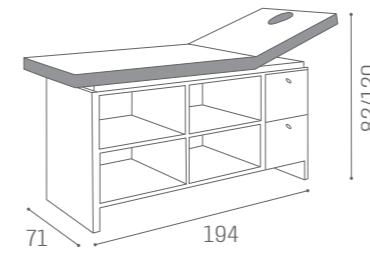

BEDS EDEN

IN PHOTO:
A MULBERRY N4
B MILK 61

SPA MB/C53
€689

MB/A33
€79

COLOURS A ○ B ●

MB/L12
€2.129

TREATMENT CHAIRS PODOLUX

IN PHOTO:
VINTAGE WHITE G3