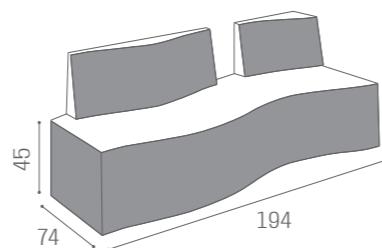

WAITING AREA LOUNGE

IN PHOTO:
A VINTAGE WHITE G3
B VINTAGE TAN G2

COLOURS A ● B ○

IN PHOTO:
A WHITE ASH 06
B OAK 05

DESKS HI-POD

COLOURS A ● B ○