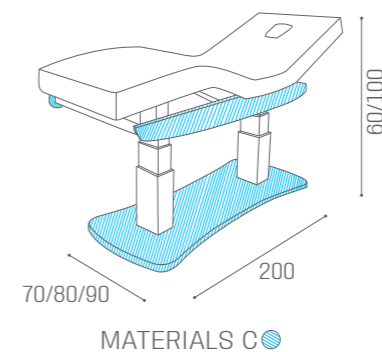

MATERIALS C ●