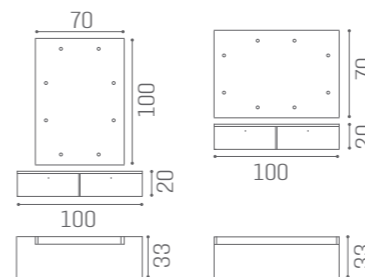

MB/PL52
€1.189

MB/PL53
€879

WAITING AREA B-SIDE

IN PHOTO:
YELLOW PEARL P7

"C" SHAPE
SH/993
€1.369

"S" SHAPE
SH/994
€1.369

COLOURS A ● B ○

"C" SHAPE