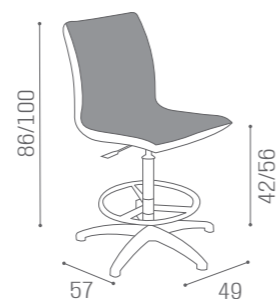

CHAIRS MARILYN

IN PHOTO:
PEACOCK BLUE N3

COLOURS A ○ B ●

CHAIRS AUDREY

IN PHOTO:
VINTAGE ASH G4