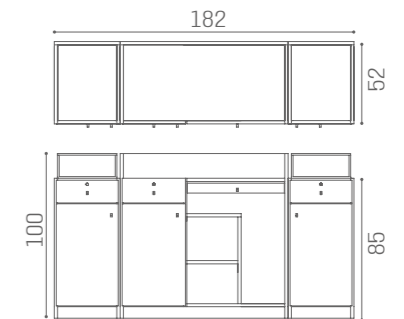

RD/280
€1.499

LED LIGHTING VERSION
RD/285
€1.599

RD/281
€2.499

LED LIGHTING VERSION
RD/286
€2.599

RD/282
€3.499

LED LIGHTING VERSION
RD/287
€3.599

RD/282 - RD/287

SHELF ACC/084
€99