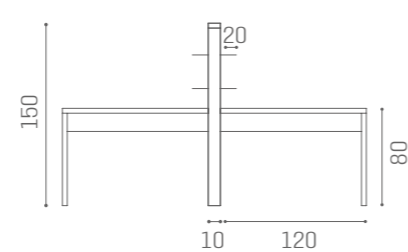

TRACK MB/C42
€549