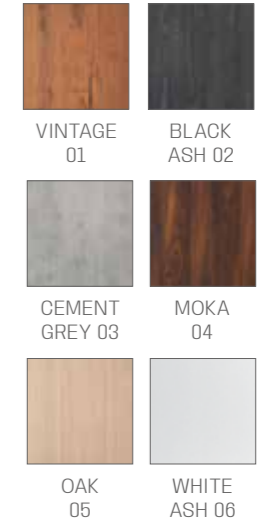

LR/RD025
€1.149

LR/RD021
€1.219

LR/RD026
€1.219

IN PHOTO:
VINTAGE TAN G2

IN PHOTO:
SAGE GREEN N6
WHITE ASH O6

RAINBOW

RT/300
€599

RT/310
€689

RAINBOW SHELVES ARE AVAILABLE IN THE MATERIALS:

LED LIGHTING,
UPHOLSTERED PANEL

ON THE WALL

METAL FRAME - LED BACKLIT - OPAQUE GLASS - ADJUSTABLE GLASS SHELVES

WS/051
€749

WS/052
€1.439

WS/053
€2.129

SERVICE CABINETS WALL SYSTEM