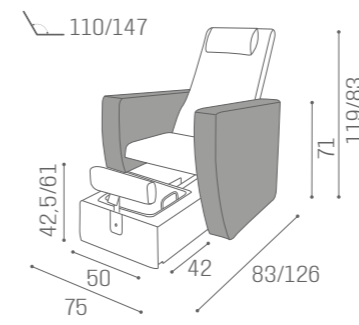

	 MASSAGE
MB/PC250 €2.629	MB/PC260 €3.249

PODO PRESTIGE

IN PHOTO:
A VINTAGE WHITE G3
B VINTAGE GREY K1

MB/PC160
€2.499

COLOURS A ○ B ●

IN PHOTO:
A ASH YUTA S5
B MILK 61

PODO PACIFIC

MB/A95
€189