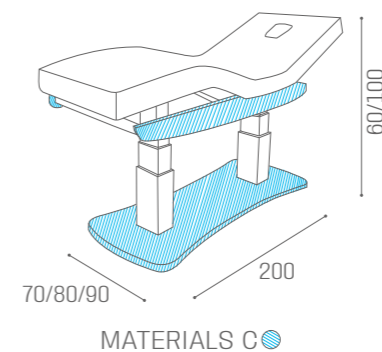

70 CM	80 CM	90 CM
MB/L27 €4.999	MB/L28 €5.129	MB/L29 €5.249