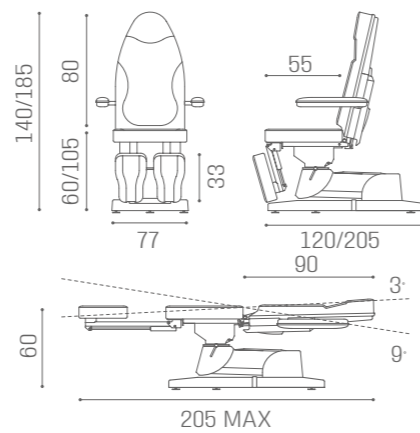

IN PHOTO:
A MULBERRY N4
B MILK 61

SPA MB/C53
€689

MB/A33
€79

COLOURS A O B ●

MB/L12
€2.129

TREATMENT CHAIRS PODOLUX

IN PHOTO:
VINTAGE WHITE G3

MB/P30
€3.749