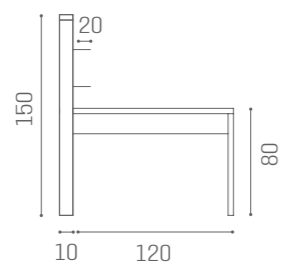

TRACK MB/C42
€549