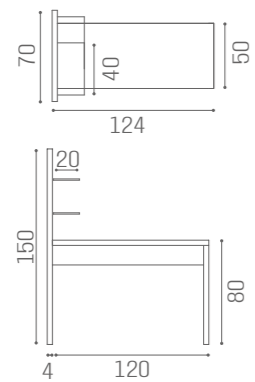

MANICURE WALLIE

MB/MT131
EXTRACTOR FAN
30W
€1.569