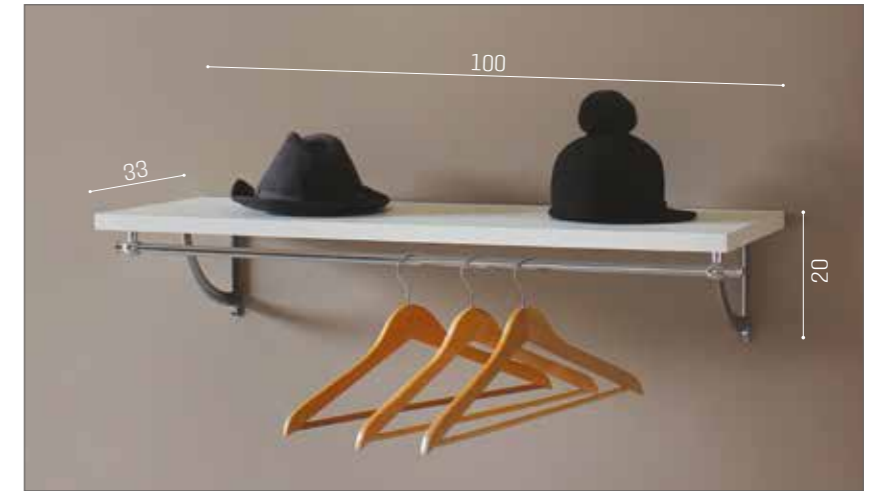

55/73

DIVINE
MB/S161
€319

POOL
MB/V02
€129

COATS
MB/A96
€249

RODEO MANICURE
MB/S134
€629

DIVINE RECEPTION
MB/S045
€629

PODO REST
MB/A05
€149

TRACK
MB/C42
€549