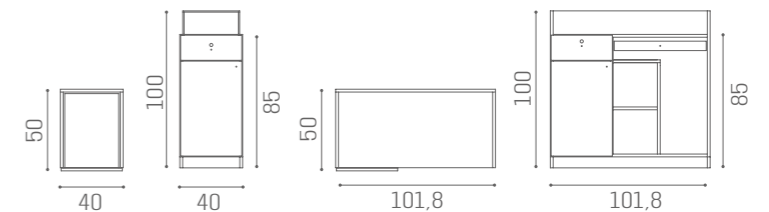

DESKS FORM

IN PHOTO:
ROSE YUTA S6

DESKS ROMANCE