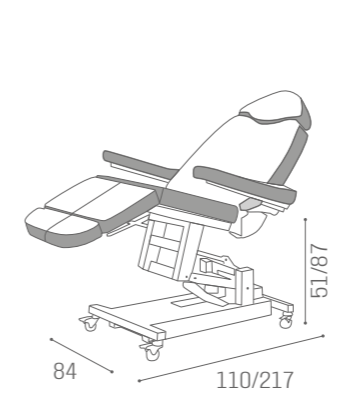

TREATMENT CHAIRS DALLAS

IN PHOTO:
A GREEN ICE R6
B MILK 61

COLOURS A ○ B ●