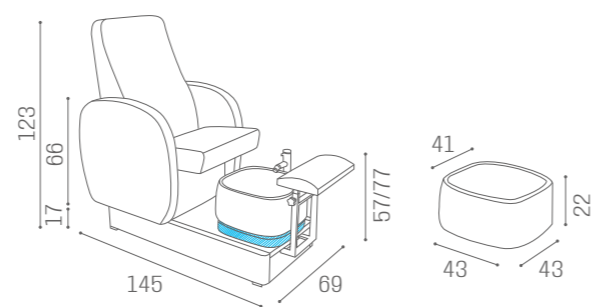

MATERIALS C