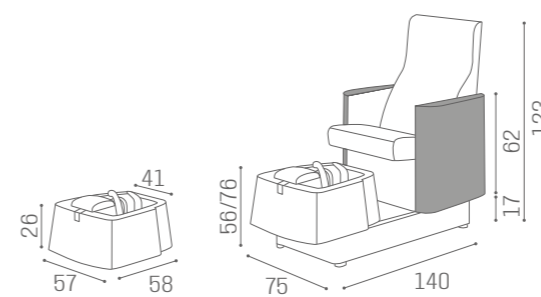

PODO ATLANTIS

COLOURS A ○ B ●