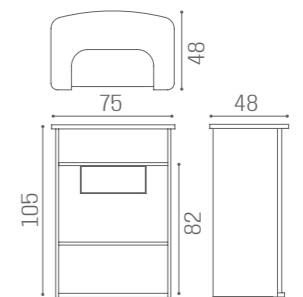

AVAILABLE IN THE MATERIALS: