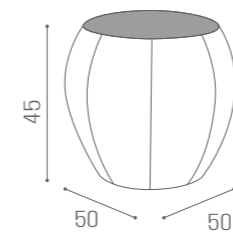

COLOURS A ○ B ●