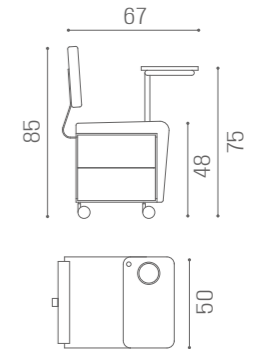

MANICURE GLITTER

IN PHOTO:
BROWN YUTA S2
ROSE YUTA S6
GREEN ICE R6

MANICURE WALLIE