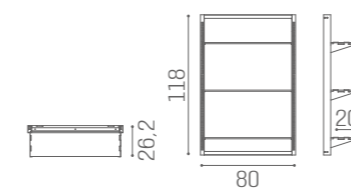

DESKS AIDA

IN PHOTO:
VINTAGE TAN G2

IN PHOTO:
SAGE GREEN N6
WHITE ASH O6

RAINBOW

RAINBOW SHELVES ARE AVAILABLE IN THE MATERIALS:

LED LIGHTING,
UPHOLSTERED PANEL

ON THE WALL

METAL FRAME - LED BACKLIT - OPAQUE GLASS - ADJUSTABLE GLASS SHELVES