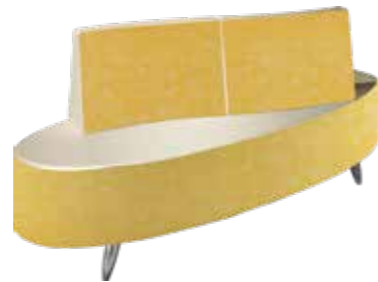

COLOURS A ○ B ●

COLOURS A ○ B ●

MB/R25
€629

WAITING AREA B-SIDE

IN PHOTO:
YELLOW PEARL P7

WAITING AREA DANIELLE

IN PHOTO:
CHOCOLATE YUTA S3

"C" SHAPE
SH/993
€1.369