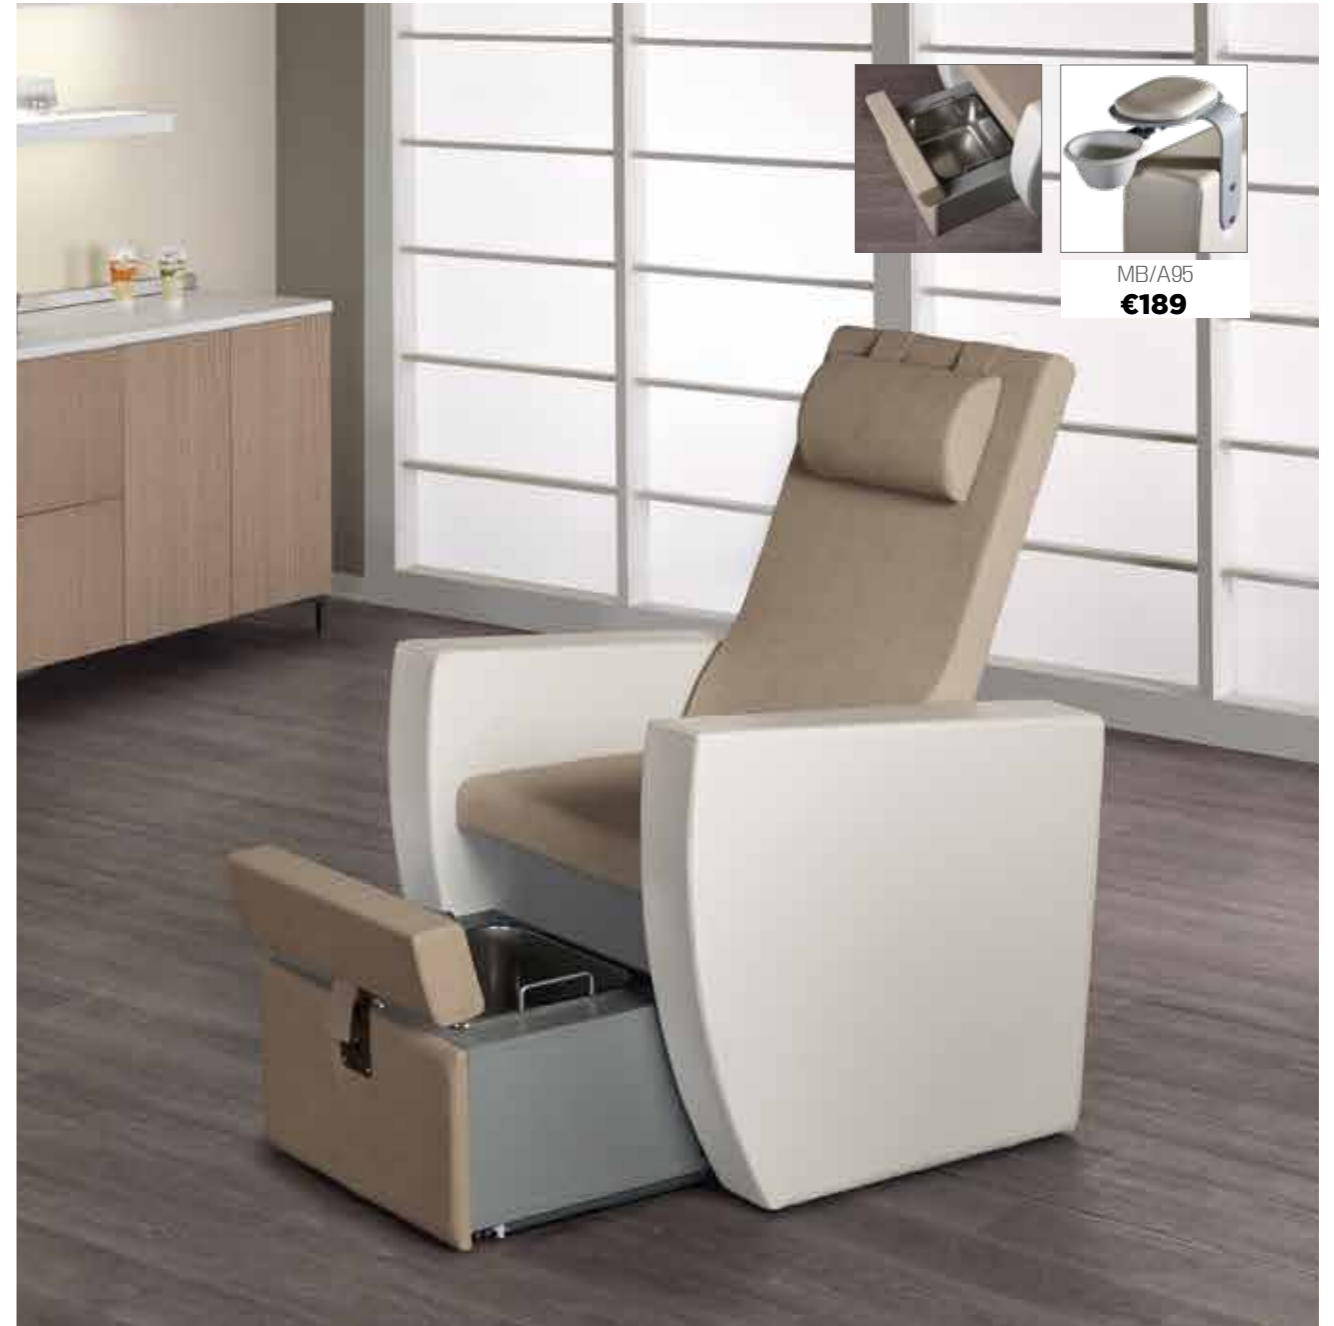

	 MASSAGE
MB/PC250 €2.629	MB/PC260 €3.249

PODO PRESTIGE

IN PHOTO:
A VINTAGE WHITE G3
B VINTAGE GREY K1

MB/PC160
€2.499

COLOURS A ○ B ●

IN PHOTO:
A ASH YUTA S5
B MILK 61

PODO PACIFIC

MB/A95
€189