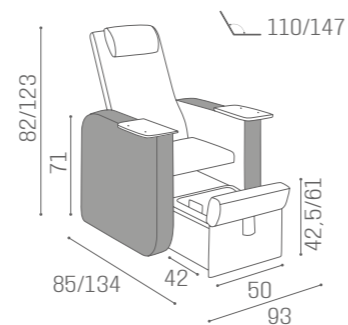

	 MASSAGE
MB/PC250 €2.629	MB/PC260 €3.249

PODO PRESTIGE

IN PHOTO:
A VINTAGE WHITE G3
B VINTAGE GREY K1

MB/PC160
€2.499

COLOURS A ○ B ●

IN PHOTO:
A ASH YUTA S5
B MILK 61

PODO PACIFIC

MB/A95
€189