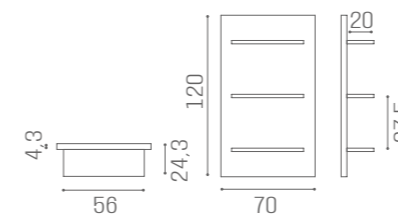

DESKS AIDA

IN PHOTO:
VINTAGE TAN G2

IN PHOTO:
SAGE GREEN N6
WHITE ASH O6

RAINBOW

RAINBOW SHELVES ARE AVAILABLE IN THE MATERIALS:

LED LIGHTING,
UPHOLSTERED PANEL

ON THE WALL

METAL FRAME - LED BACKLIT - OPAQUE GLASS - ADJUSTABLE GLASS SHELVES