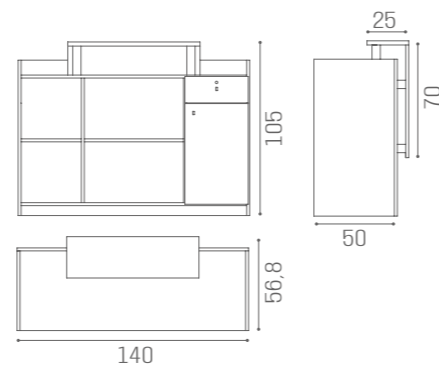

DESKS MILLENNIUM

IN PHOTO:
BEIGE PEARL P4

MILLENNIUM WOOD

IN PHOTO:
VINTAGE 01

IN PHOTO:
GREEN ICE R6

DESKS SMART