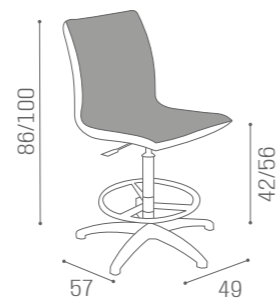

CHAIRS NATALIE

IN PHOTO:
PRETTY PINK 27

MB/P15
€1.749

COLOURS A O B ●

CHAIRS MARILYN

IN PHOTO:
PEACOCK BLUE N3

MB/P8
€569

MB/P9
€749