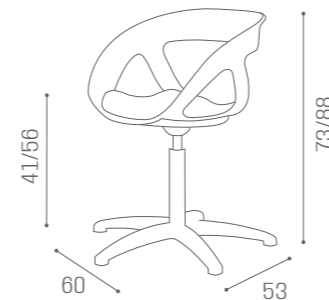

COLOURS A ○ B ●

IN PHOTO:
VINTAGE ASH G4

73/88