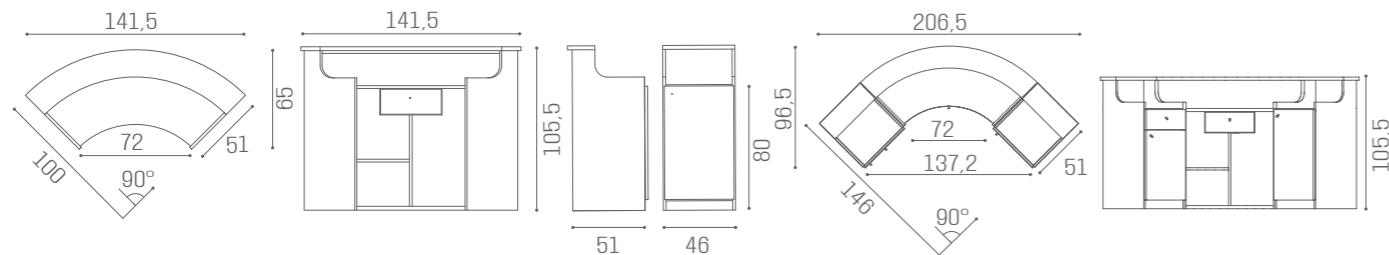

IN PHOTO:
ROSE YUTA S6

DESKS ROMANCE

RD/250
€1.629

RD/252
€2.369

RD/254
€2.369

RD/256
€3.109

SHELF ACC/085
€269

RD/259