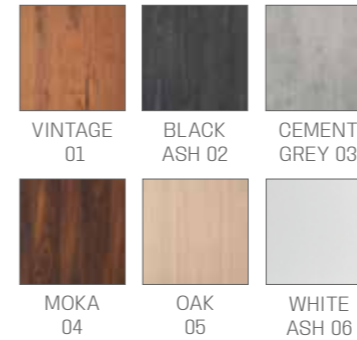

SERVICE CABINETS WALL SYSTEM

IN PHOTO: OAK 05

SERVICE CABINETS SERVICE CENTRE

80 CM   120 CM

WS/038 **€1.129**   WS/040 **€1.499**

WS/082 **€1.499**   WS/084 **€1.879**

WS/083 **€1.499**   WS/085 **€1.879**

WS/036 **€629**   WS/037 **€879**

WS/042 **€499**   WS/043 **€629**

WS/030 **€879**   WS/031 **€879**

IN PHOTO: CEMENT GREY 03

WALL SYSTEM AND SERVICE CENTRE FRONT ARE AVAILABLE IN THE MATERIALS

80 CM   120 CM

WO/140 **€799**   WO/143 **€1.189**

WO/138 **€1.379**   WO/144 **€1.629**

WO/139 **€1.379**   WO/145 **€1.629**

WO/147 **€599**   WO/149 **€799**

WO/146 **€499**   WO/148 **€629**