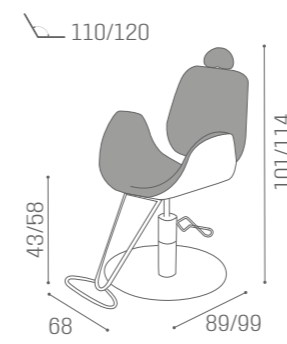

CHAIRS NATALIE

IN PHOTO:
PRETTY PINK 27

MB/P15
€1.749

COLOURS A O B ●

CHAIRS MARILYN

IN PHOTO:
PEACOCK BLUE N3

MB/P8
€569

MB/P9
€749