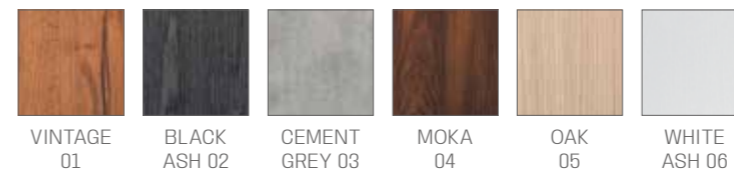

RC/082
€939

RC/083
€1.569

COLOURS A ● B ○

DESKS HI-POD

IN PHOTO:
A WHITE ASH 06
B OAK 05

UPHOLSTERED PANEL
RD/355
€999

RD/350
€999

AVAILABLE IN THE MATERIALS: