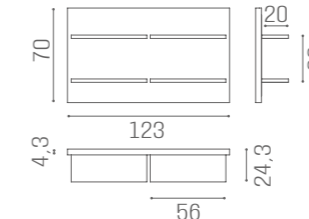

DESKS AIDA

IN PHOTO:
VINTAGE TAN G2

IN PHOTO:
SAGE GREEN N6
WHITE ASH O6

RAINBOW

RAINBOW SHELVES ARE AVAILABLE IN THE MATERIALS:

LED LIGHTING,
UPHOLSTERED PANEL

ON THE WALL

METAL FRAME - LED BACKLIT - OPAQUE GLASS - ADJUSTABLE GLASS SHELVES