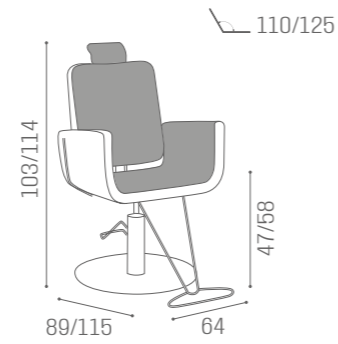

TREATMENT CHAIRS DALLAS

IN PHOTO:
A GREEN ICE R6
B MILK 61

COLOURS A ○ B ●

MB/P10
€3.749

CHAIRS EVA

IN PHOTO:
VINTAGE GREY K1

MB/P24
€1.749

COLOURS A O B ●