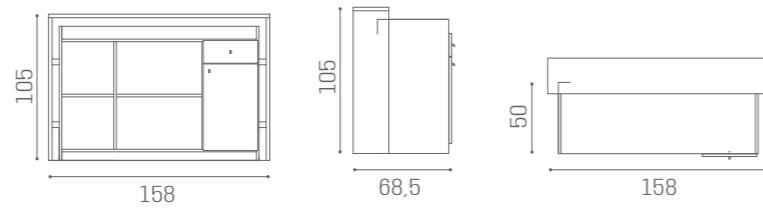

DESKS MILLENNIUM

IN PHOTO:
BEIGE PEARL P4

MILLENNIUM WOOD

IN PHOTO:
VINTAGE 01

IN PHOTO:
GREEN ICE R6

DESKS SMART