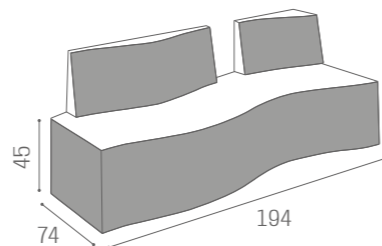

WAITING AREA LOUNGE

IN PHOTO:
A VINTAGE WHITE G3
B VINTAGE TAN G2

COLOURS A ● B ○

DESKS HI-POD

IN PHOTO:
A WHITE ASH 06
B OAK 05

AVAILABLE IN THE MATERIALS:

COLOURS A ● B ○