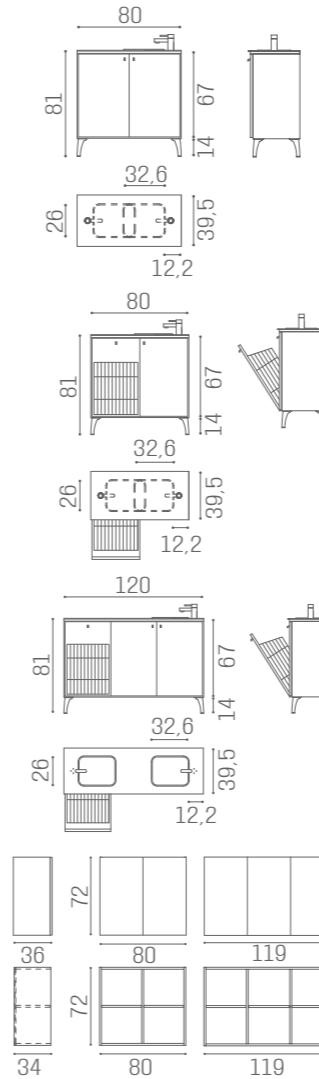

SERVICE CABINETS WALL SYSTEM

IN PHOTO: OAK 05

SERVICE CABINETS SERVICE CENTRE

80 CM   120 CM

WS/038 **€1.129**   WS/040 **€1.499**

WS/082 **€1.499**   WS/084 **€1.879**

WS/083 **€1.499**   WS/085 **€1.879**

WS/036 **€629**   WS/037 **€879**

WS/042 **€499**   WS/043 **€629**

WS/030 **€879**   WS/031 **€879**

IN PHOTO: CEMENT GREY 03

WALL SYSTEM AND SERVICE CENTRE FRONT ARE AVAILABLE IN THE MATERIALS

80 CM   120 CM

WO/140 **€799**   WO/143 **€1.189**

WO/138 **€1.379**   WO/144 **€1.629**

WO/139 **€1.379**   WO/145 **€1.629**

WO/147 **€599**   WO/149 **€799**

WO/146 **€499**   WO/148 **€629**