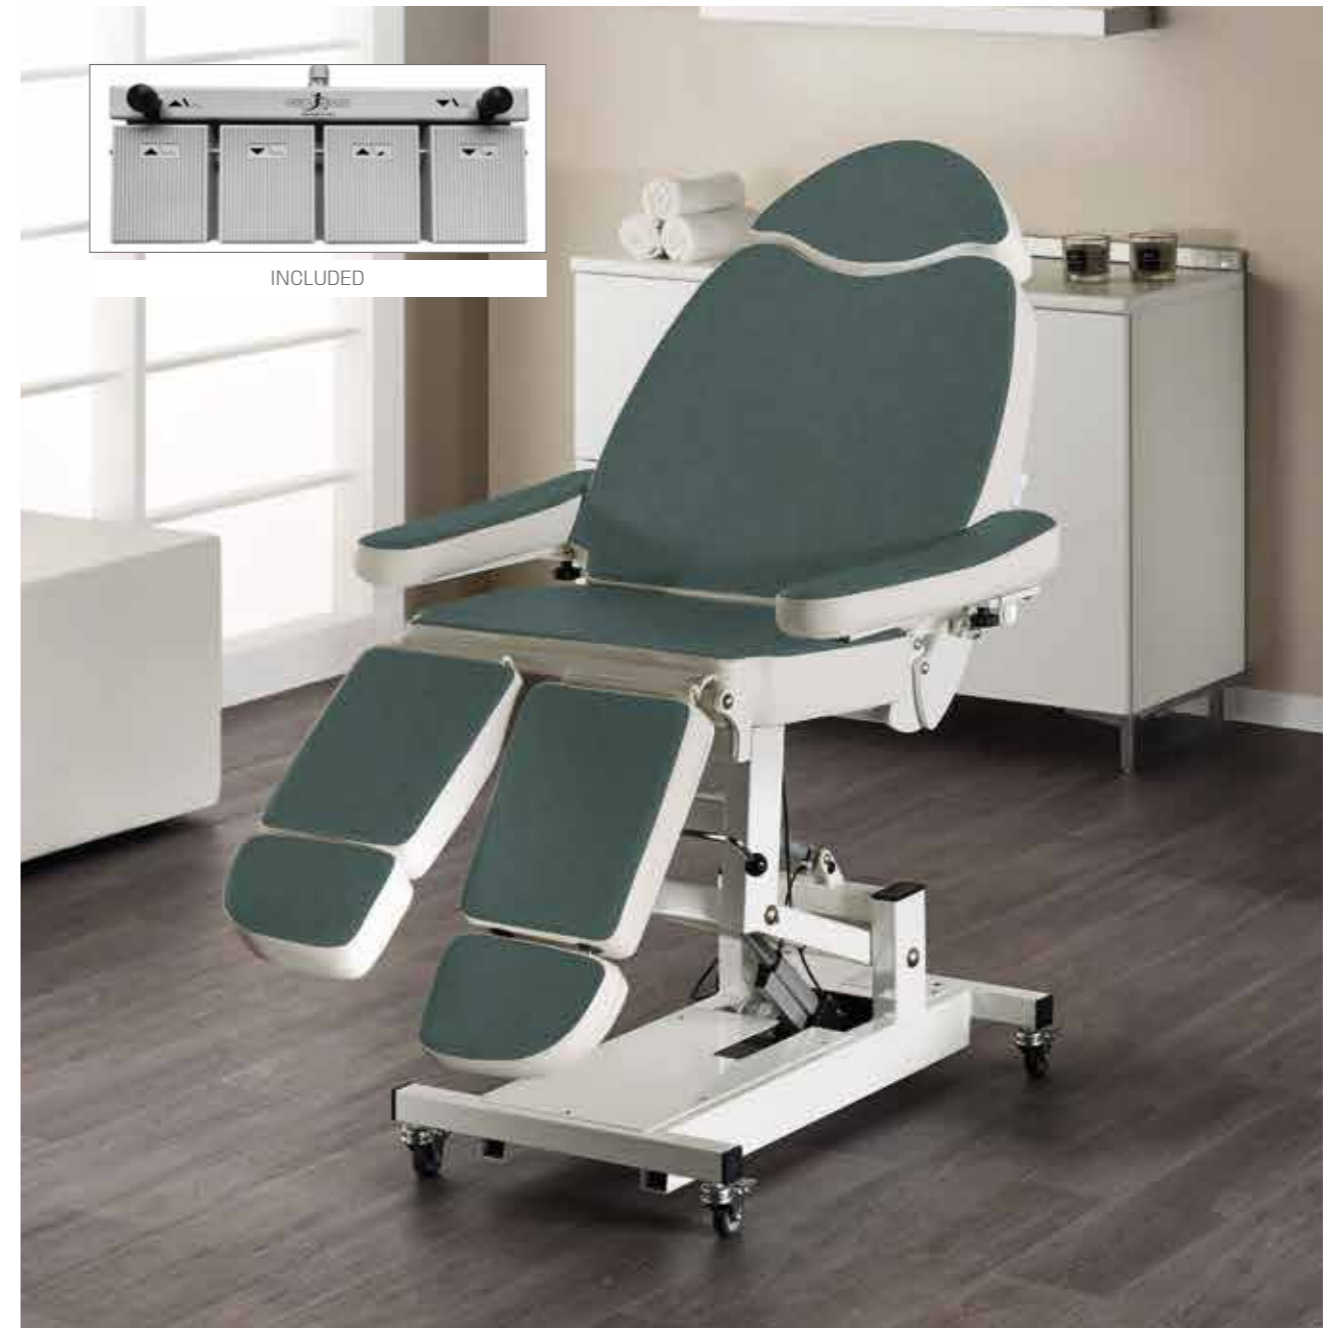

TREATMENT CHAIRS DALLAS

IN PHOTO:
A GREEN ICE R6
B MILK 61

COLOURS A ○ B ●