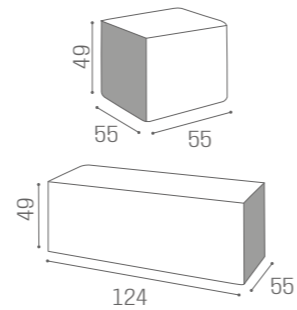

MB/PL52
€1.189

MB/PL53
€879

WAITING AREA MIAMI

IN PHOTO:
GREEN ICE R6
MILK 61

WAITING AREA RUMBA

IN PHOTO:
A MILK 61
B PEACOCK BLUE N3 | SAGE GREEN N6 | COGNAC N5

MB/R20
€249

MB/R21
€379