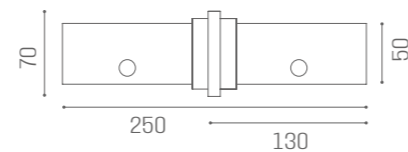

TRACK MB/C42
€549