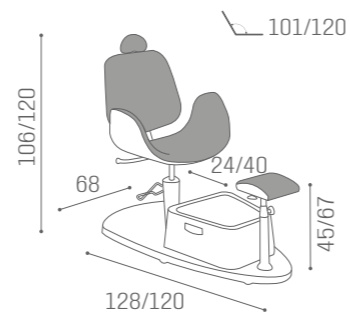

COLOURS A ○ B ●

IN PHOTO:
A GREY ICE R2
B MILK 61