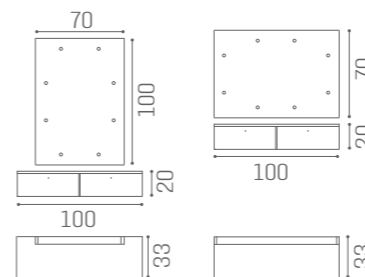

MB/PL52
€1.189