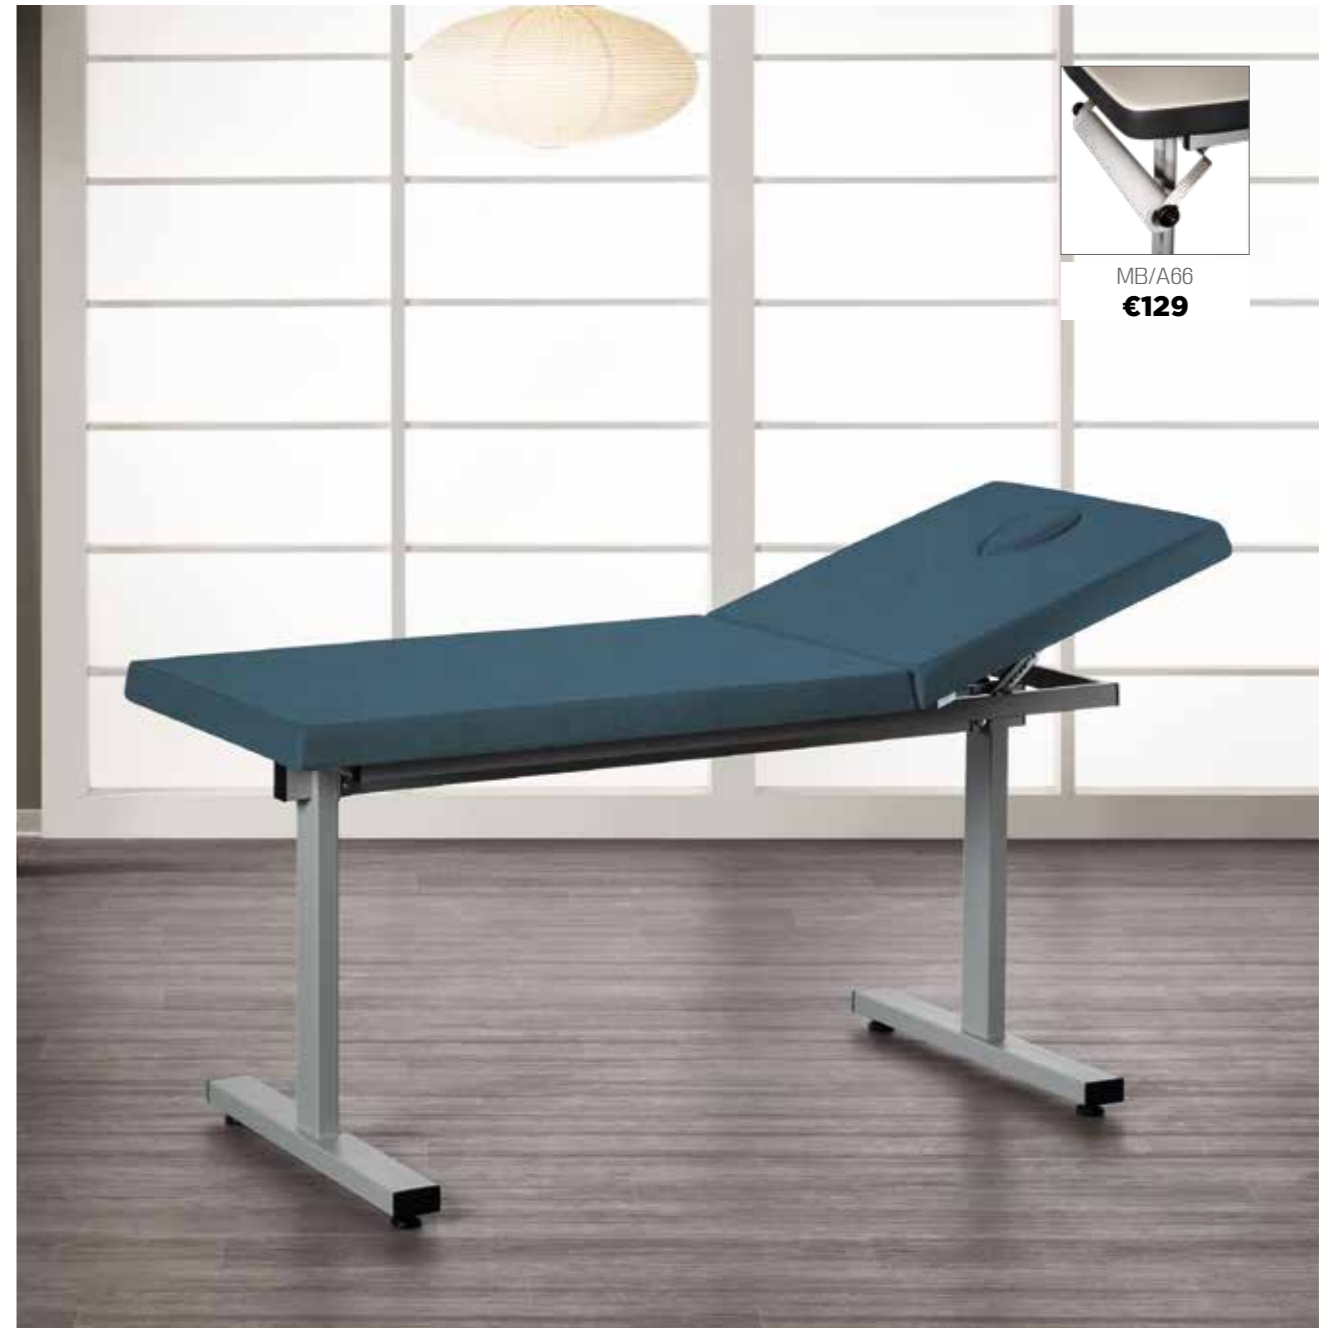

IN PHOTO:
PEACOCK BLUE N3

MB/L14
€999

BEDS PROFESSIONAL

IN PHOTO:
A MILK 61
B PINK PEARL P9

MB/A66
€129

MB/L9
€1.129

COLOURS A O B ●

BEDS EDEN