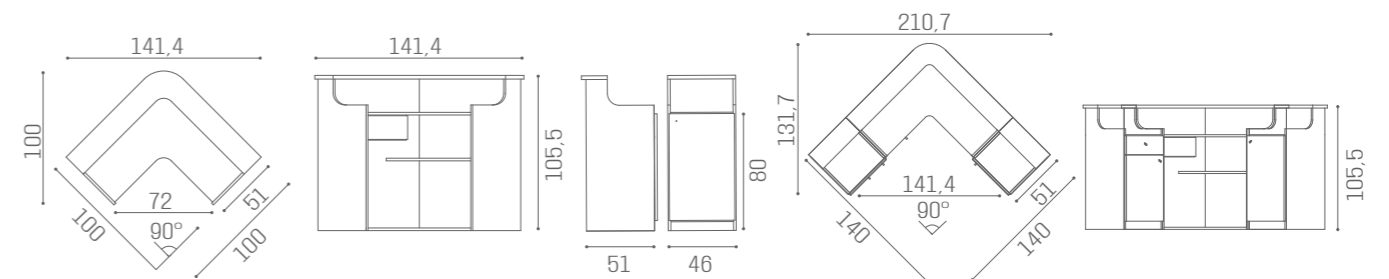

IN PHOTO:
GREEN ICE R6

DESKS SMART

RD/260
€2.939

RD/262
€3.679

RD/264
€3.679

RD/266
€4.419

RD/266

DESKS FORM