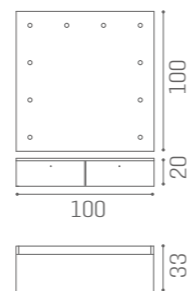

MB/PL52
€1.189