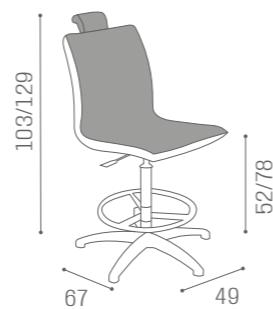

CHAIRS NATALIE

IN PHOTO:
PRETTY PINK 27

MB/P15
€1.749

COLOURS A O B ●

CHAIRS MARILYN

IN PHOTO:
PEACOCK BLUE N3

MB/P8
€569

MB/P9
€749