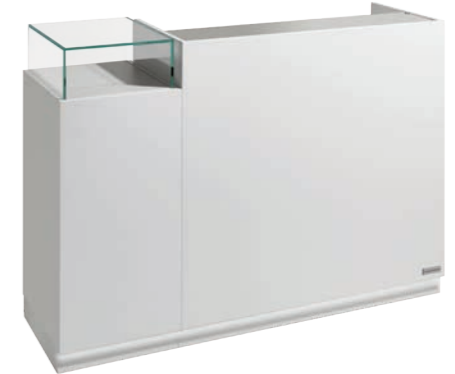

SHELF ACC/085
€269

RD/256

DESKS ROMANCE

RD/280
€1.499

LED LIGHTING VERSION
RD/285
€1.599

RD/281
€2.499

LED LIGHTING VERSION
RD/286
€2.599

RD/282
€3.499