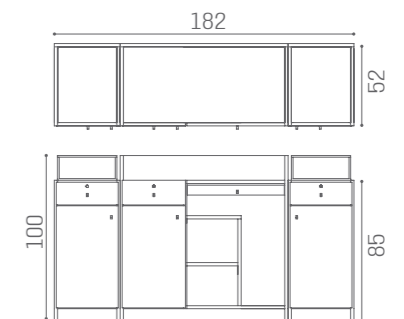

DESKS FORM

IN PHOTO:
ROSE YUTA S6

DESKS ROMANCE