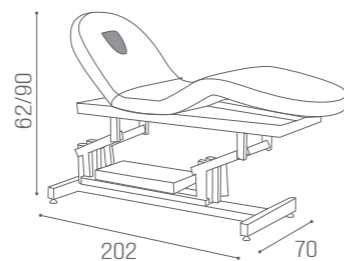

EVOLUTION DETAILS ARE AVAILABLE
IN THE MATERIALS:

70 CM	80 CM	90 CM
MB/L27 €4.999	MB/L28 €5.129	MB/L29 €5.249

BEDS DELUXE

IN PHOTO:
A TEA 62
B MILK 61

MB/A25
€129

MB/A26
€299

INCLUDED

MB/L4
€3.999