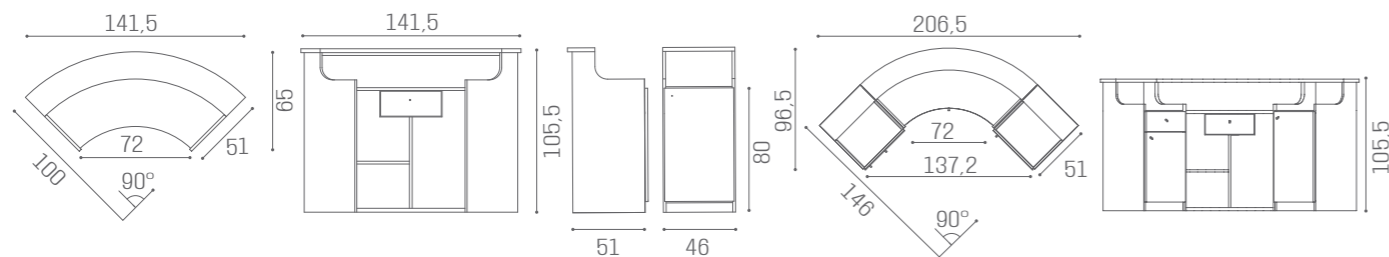

DESKS FORM

IN PHOTO:
ROSE YUTA S6

DESKS ROMANCE