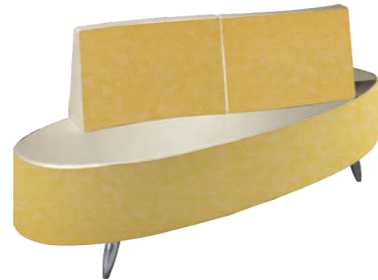

MB/C50
€1.099

MB/PL62
€1.069

MB/PL61
€1.379

MB/PL52
€1.189

MB/PL53
€879

WAITING AREA B-SIDE

IN PHOTO:
YELLOW PEARL P7

"C" SHAPE
SH/993
€1.369

"S" SHAPE
SH/994
€1.369

COLOURS A ● B ○

"C" SHAPE

"S" SHAPE

WAITING AREA DANIELLE

IN PHOTO:
CHOCOLATE YUTA S3

COLOURS A ○ B ●

SH/977
€1.379