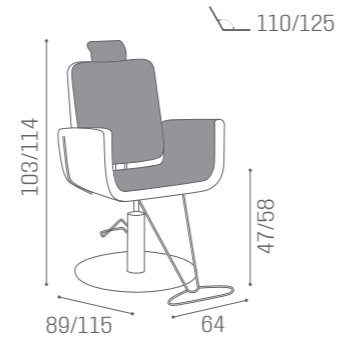

COLOURS A O B ●