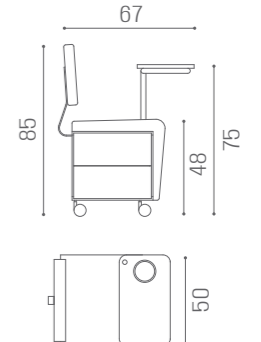

MB/C50
€1.099

MB/PL62
€1.069

MB/PL61
€1.379

MB/PL52
€1.189

MB/PL53
€879

WAITING AREA B-SIDE

IN PHOTO:
YELLOW PEARL P7

"C" SHAPE
SH/993
€1.369