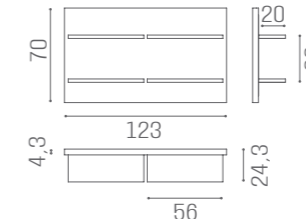

DESKS AIDA

IN PHOTO:
VINTAGE TAN G2

IN PHOTO:
SAGE GREEN N6
WHITE ASH O6

RAINBOW

RAINBOW SHELVES ARE
AVAILABLE IN THE MATERIALS:

LED LIGHTING,
UPHOLSTERED PANEL

ON THE WALL

METAL FRAME - LED BACKLIT - OPAQUE GLASS - ADJUSTABLE GLASS SHELVES