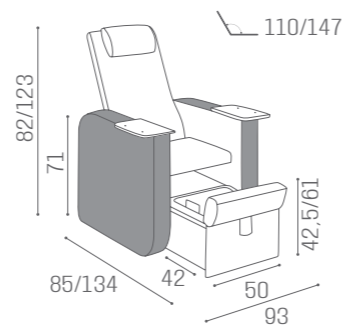

	 MASSAGE
MB/PC250 €2.629	MB/PC260 €3.249

PODO PRESTIGE

IN PHOTO:
A VINTAGE WHITE G3
B VINTAGE GREY K1

MB/PC160
€2.499

COLOURS A ○ B ●

IN PHOTO:
A ASH YUTA S5
B MILK 61

PODO PACIFIC

MB/A95
€189