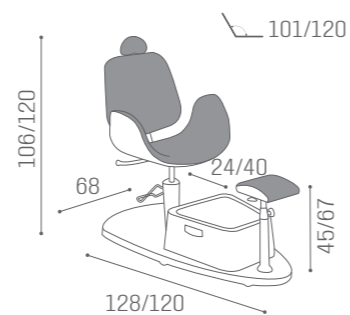

COLOURS A ○ B ●

IN PHOTO:
A GREY ICE R2
B MILK 61