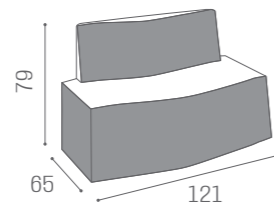

WAITING AREA LOUNGE

IN PHOTO:
A VINTAGE WHITE G3
B VINTAGE TAN G2

COLOURS A ● B ○

IN PHOTO:
A WHITE ASH 06
B OAK 05

DESKS HI-POD

COLOURS A ● B ○