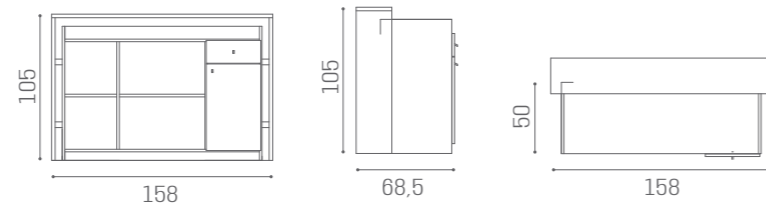

DESKS MILLENNIUM

IN PHOTO:
BEIGE PEARL P4

MILLENNIUM WOOD

IN PHOTO:
VINTAGE 01

IN PHOTO:
GREEN ICE R6

DESKS SMART