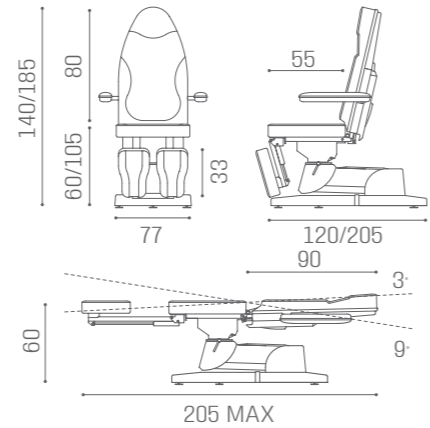

TREATMENT CHAIRS PODOLUX

IN PHOTO:
VINTAGE WHITE G3

TREATMENT CHAIRS DALLAS

IN PHOTO:
A GREEN ICE R6
B MILK 61