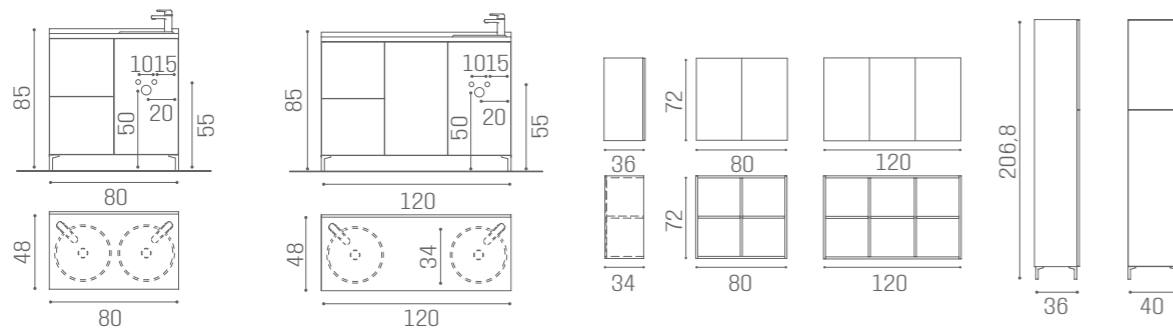

SERVICE CABINETS WALL SYSTEM

IN PHOTO: OAK 05

IN PHOTO: CEMENT GREY 03

WALL SYSTEM AND SERVICE CENTRE FRONT ARE AVAILABLE IN THE MATERIALS

SERVICE CABINETS SERVICE CENTRE