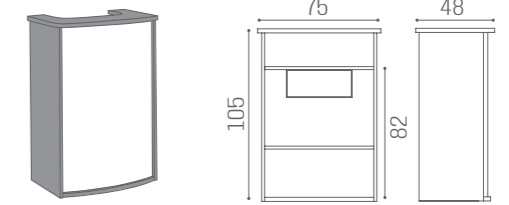

COLOURS A ● B ○