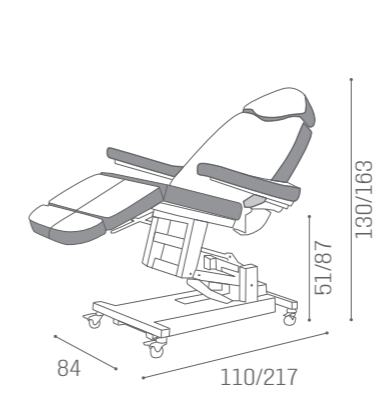

TREATMENT CHAIRS PODOLUX

IN PHOTO:
VINTAGE WHITE G3

MB/P30
€3.749

TREATMENT CHAIRS DALLAS

IN PHOTO:
A GREEN ICE R6
B MILK 61

COLOURS A ○ B ●
MB/P10
€3.749

MB/P10
€3.749

CHAIRS EVA