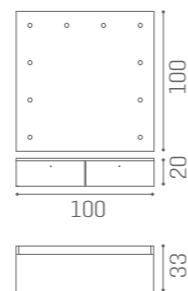

MB/C50
€1.099

MB/PL62
€1.069

MB/PL61
€1.379

MB/PL52
€1.189

MB/PL53
€879

WAITING AREA B-SIDE

IN PHOTO:
YELLOW PEARL P7

"C" SHAPE
SH/993
€1.369