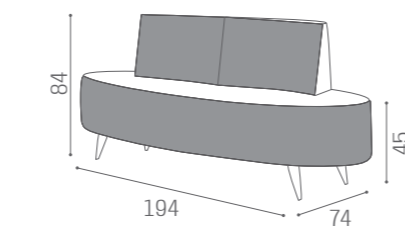

MB/C50
€1.099

MB/PL62
€1.069

MB/PL61
€1.379

MB/PL52
€1.189

MB/PL53
€879

WAITING AREA B-SIDE

IN PHOTO:
YELLOW PEARL P7

"C" SHAPE
SH/993
€1.369

"S" SHAPE
SH/994
€1.369

COLOURS A ● B ○

"C" SHAPE

"S" SHAPE

WAITING AREA DANIELLE

IN PHOTO:
CHOCOLATE YUTA S3

COLOURS A ○ B ●

SH/977
€1.379