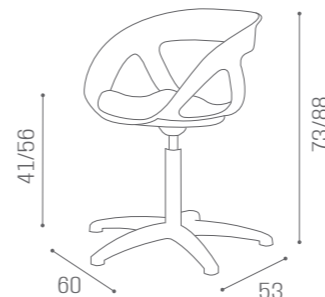

IN PHOTO:
PEACOCK BLUE N3

MB/P8
€569

MB/P9
€749

COLOURS A ○ B ●

CHAIRS AUDREY

IN PHOTO:
VINTAGE ASH G4

MB/P14
€279

MB/P18
€399