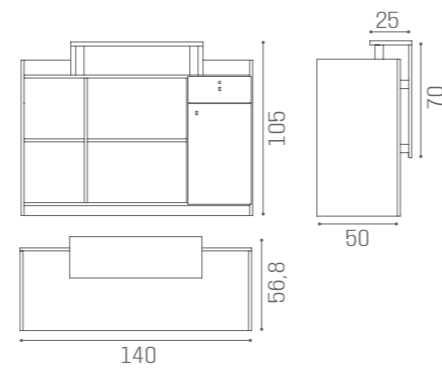

DESKS MILLENNIUM

IN PHOTO:
BEIGE PEARL P4

MILLENNIUM WOOD

IN PHOTO:
VINTAGE 01

IN PHOTO:
GREEN ICE R6

DESKS SMART