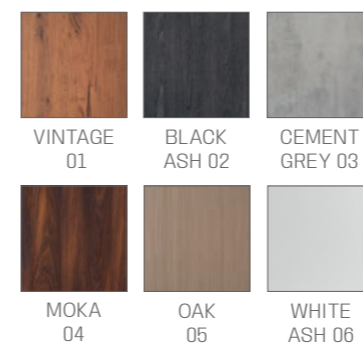

70 CM	80 CM	90 CM
MB/L27 €4.999	MB/L28 €5.129	MB/L29 €5.249