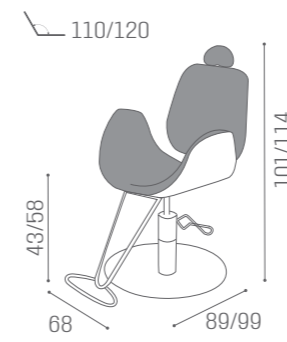

IN PHOTO:
VINTAGE GREY K1

MB/P24
€1.749

COLOURS A O B ●

CHAIRS NATALIE

IN PHOTO:
PRETTY PINK 27

MB/P15
€1.749

COLOURS A O B ●

CHAIRS MARILYN