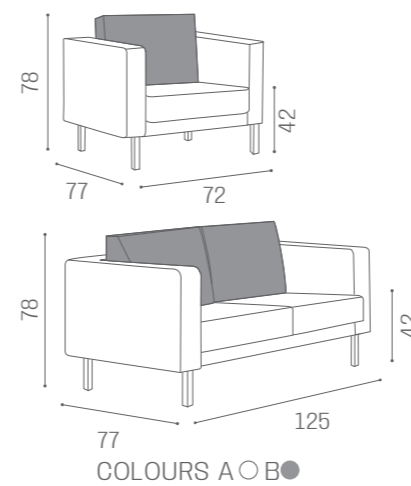

"S" SHAPE
SH/994
€1.369

COLOURS A ● B ○

"C" SHAPE

"S" SHAPE

WAITING AREA DANIELLE

IN PHOTO:
CHOCOLATE YUTA S3

COLOURS A ○ B ●

SH/977
€1.379