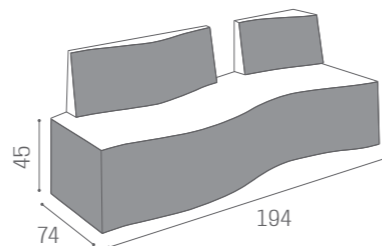

WAITING AREA LOUNGE

IN PHOTO:
A VINTAGE WHITE G3
B VINTAGE TAN G2

COLOURS A ● B ○

IN PHOTO:
A WHITE ASH 06
B OAK 05

DESKS HI-POD

COLOURS A ● B ○