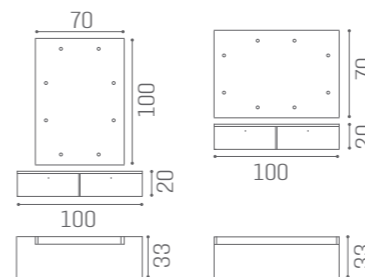

MB/C50
€1.099

MB/PL62
€1.069

MB/PL61
€1.379

MB/PL52
€1.189

MB/PL53
€879

WAITING AREA B-SIDE

IN PHOTO:
YELLOW PEARL P7

"C" SHAPE
SH/993
€1.369

"S" SHAPE
SH/994
€1.369

COLOURS A ● B ○

"C" SHAPE

"S" SHAPE

WAITING AREA DANIELLE

IN PHOTO:
CHOCOLATE YUTA S3

COLOURS A ○ B ●

SH/977
€1.379