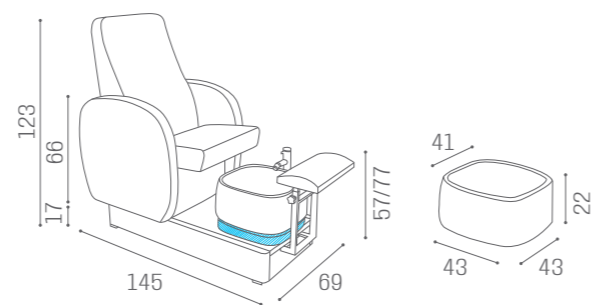

MATERIALS C