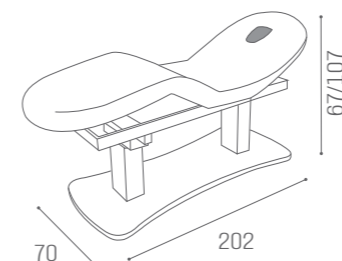

COLOURS A ○ B ●