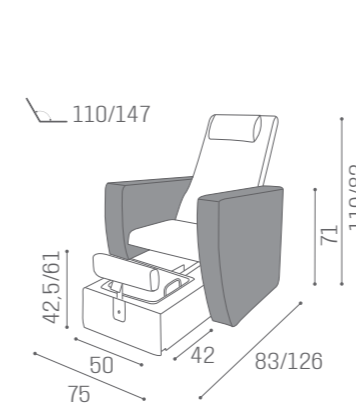

	 MASSAGE
MB/PC250 €2.629	MB/PC260 €3.249

PODO PRESTIGE

IN PHOTO:
A VINTAGE WHITE G3
B VINTAGE GREY K1

MB/PC160
€2.499

COLOURS A ○ B ●

IN PHOTO:
A ASH YUTA S5
B MILK 61

PODO PACIFIC

MB/A95
€189