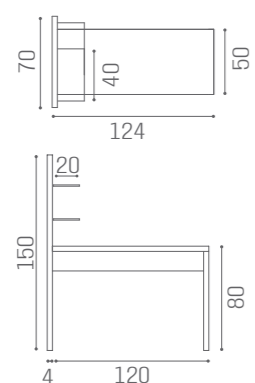

MANICURE WALLIE

MB/MT131
EXTRACTOR FAN
30W
€1.569