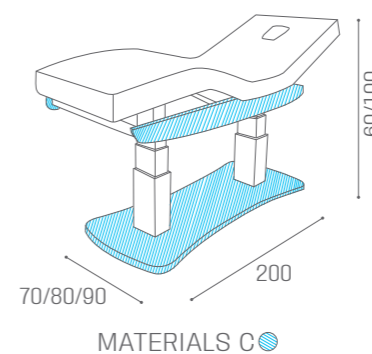

EVOLUTION DETAILS ARE AVAILABLE
IN THE MATERIALS:

70 CM	80 CM	90 CM
MB/L27 €4.999	MB/L28 €5.129	MB/L29 €5.249

BEDS DELUXE

IN PHOTO:
A TEA 62
B MILK 61

MB/A25
€129

MB/A26
€299

INCLUDED

MB/L4
€3.999