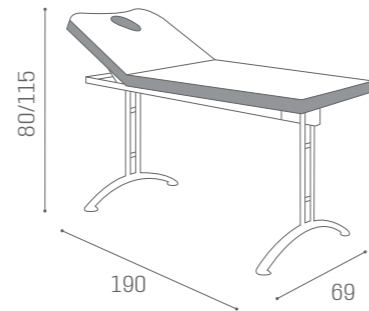

SPA MB/C53
€689

MB/A33
€79

BEDS EDEN

IN PHOTO:
A MULBERRY N4
B MILK 61

MB/L9
€1.129

COLOURS A O B ●

COLOURS A O B ●

MB/L12
€2.129