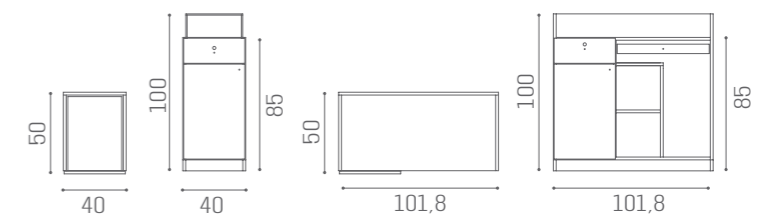

DESKS FORM

IN PHOTO:
ROSE YUTA S6

DESKS ROMANCE