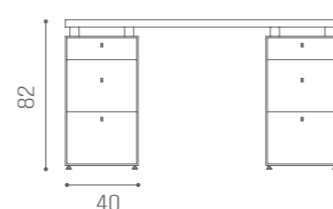

EXTRACTOR FAN
30W

EXTRACTOR FAN
60W