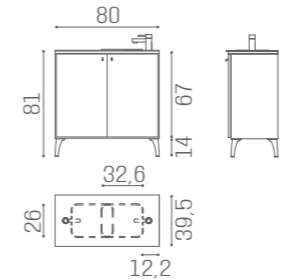

80 CM
WO/140
€799