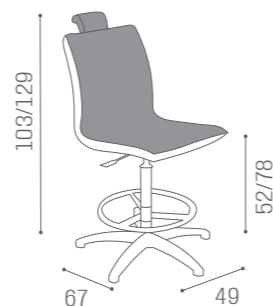

CHAIRS MARILYN

IN PHOTO:
PEACOCK BLUE N3

COLOURS A ○ B ●

CHAIRS AUDREY

IN PHOTO:
VINTAGE ASH G4