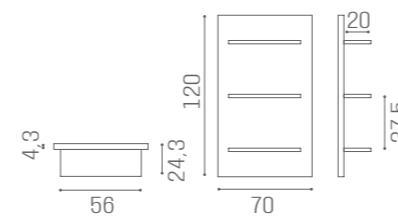

DESKS AIDA

IN PHOTO:
VINTAGE TAN G2

IN PHOTO:
SAGE GREEN N6
WHITE ASH O6

RAINBOW

RAINBOW SHELVES ARE
AVAILABLE IN THE MATERIALS:

LED LIGHTING,
UPHOLSTERED PANEL

ON THE WALL

METAL FRAME - LED BACKLIT - OPAQUE GLASS - ADJUSTABLE GLASS SHELVES