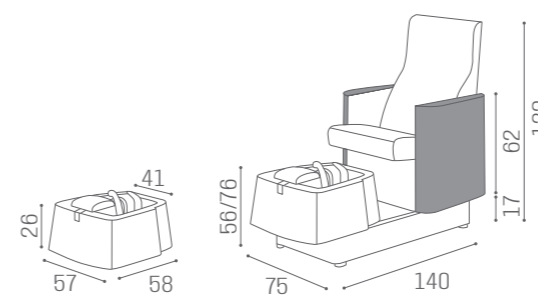

PODO ATLANTIS

COLOURS A ○ B ●