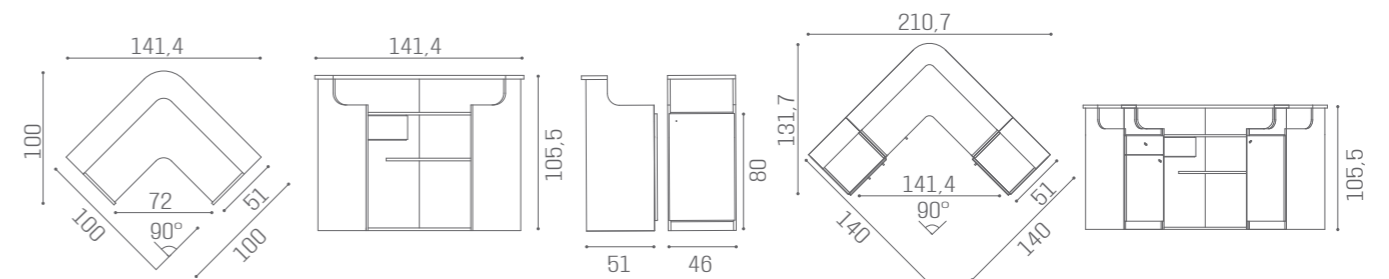

DESKS MILLENNIUM

IN PHOTO:
BEIGE PEARL P4

MILLENNIUM WOOD

IN PHOTO:
VINTAGE 01

IN PHOTO:
GREEN ICE R6

DESKS SMART