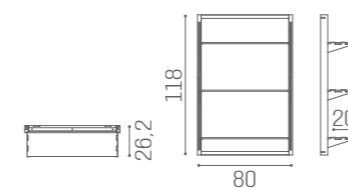

SERVICE CABINETS WALL SYSTEM

IN PHOTO: OAK 05

80 CM
WS/038
€1.129

120 CM
WS/040
€1.499

WS/082
€1.499

WS/084
€1.879

WS/083
€1.499

WS/085
€1.879