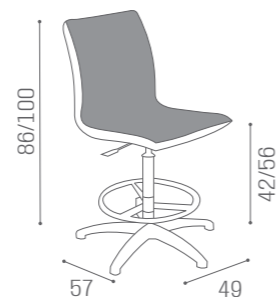

CHAIRS MARILYN

IN PHOTO:
PEACOCK BLUE N3

COLOURS A ○ B ●

CHAIRS AUDREY

IN PHOTO:
VINTAGE ASH G4