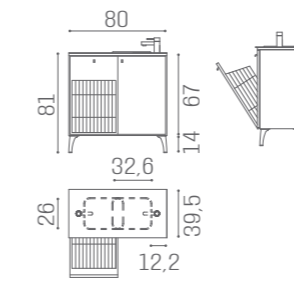

80 CM
WO/140
€799