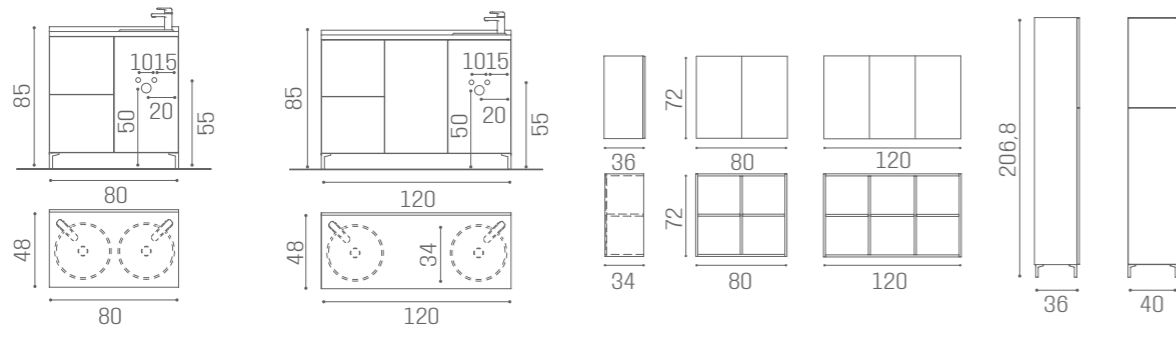

SERVICE CABINETS WALL SYSTEM

IN PHOTO: OAK 05

SERVICE CABINETS SERVICE CENTRE

80 CM   120 CM

WS/038 **€1.129**   WS/040 **€1.499**

WS/082 **€1.499**   WS/084 **€1.879**

WS/083 **€1.499**   WS/085 **€1.879**

WS/036 **€629**   WS/037 **€879**

WS/042 **€499**   WS/043 **€629**