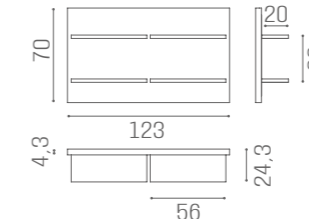

## ON THE WALL

METAL FRAME - LED BACKLIT - OPAQUE GLASS - ADJUSTABLE GLASS SHELVES

WS/051  
€749

WS/052  
€1.439

WS/053  
€2.129