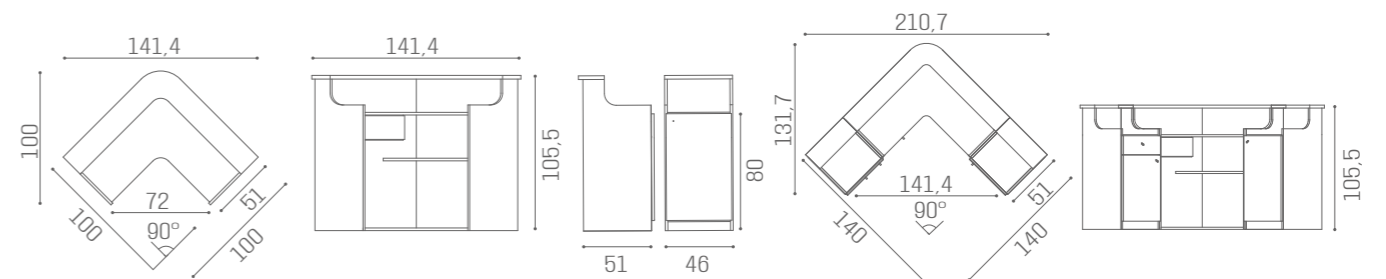

# DESKS SMART

IN PHOTO:  
GREEN ICE R6

RD/260  
**€2.939**

RD/262  
**€3.679**

RD/264  
**€3.679**

RD/266  
**€4.419**

RD/266