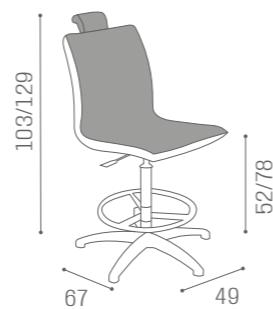

# CHAIRS MARILYN

IN PHOTO:  
PEACOCK BLUE N3

MB/P8  
€569

MB/P9  
€749

COLOURS A ○ B ●

IN PHOTO:  
VINTAGE ASH G4

73/88

MB/P14  
€279