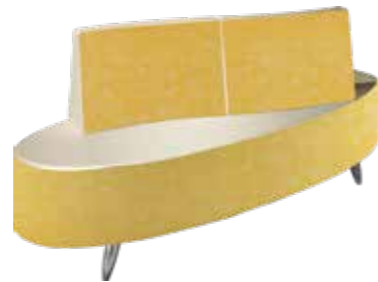

# WAITING AREA DANIELLE

IN PHOTO:  
CHOCOLATE YUTA S3

"C" SHAPE  
SH/993  
**€1.369**

"S" SHAPE  
SH/994  
**€1.369**

COLOURS A ● B ○

"C" SHAPE

"S" SHAPE

COLOURS A ○ B ●