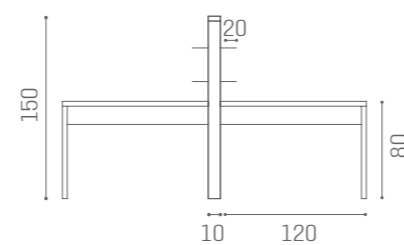

# MANICURE ALLURE

MB/MT120  
**€1.499**

MB/MT122  
**€2.249**

MB/MT121  
EXTRACTOR  
FAN 30W  
**€1.939**

MB/MT124  
EXTRACTOR  
FAN 60W  
**€2.319**

MB/MT123  
EXTRACTOR  
FAN 30W  
**€3.129**

MB/MT125  
EXTRACTOR  
FAN 60W  
**€3.749**