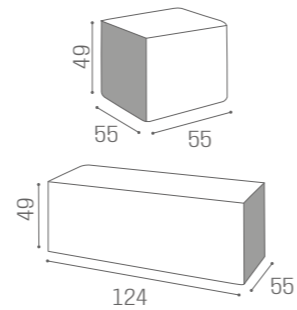

# WAITING AREA RUMBA

IN PHOTO:  
A MILK 61  
B PEACOCK BLUE N3 | SAGE GREEN N6 | COGNAC N5

MB/R20  
€249

MB/R21  
€379

COLOURS A ○ B ●

COLOURS A ○ B ●

MB/R25  
€629