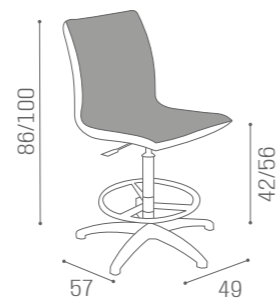

# CHAIRS NATALIE

IN PHOTO:  
PRETTY PINK 27

MB/P15  
€1.749

COLOURS A O B ●

# CHAIRS MARILYN

IN PHOTO:  
PEACOCK BLUE N3

MB/P8  
€569

MB/P9  
€749

COLOURS A ○ B ●

IN PHOTO:  
VINTAGE ASH G4

73/88

MB/P14  
€279