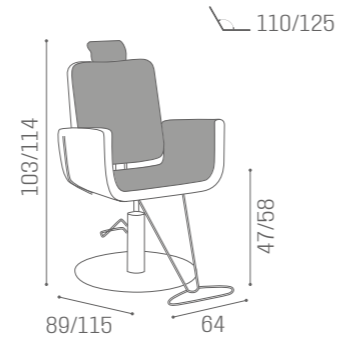

COLOURS A O B ●