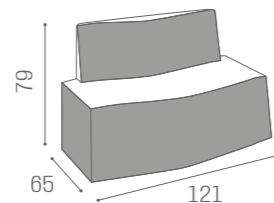

# WAITING AREA LOUNGE

IN PHOTO:  
A VINTAGE WHITE G3  
B VINTAGE TAN G2

RC/081  
€749

RC/082  
€939

RC/083  
€1.569

COLOURS A ● B ○