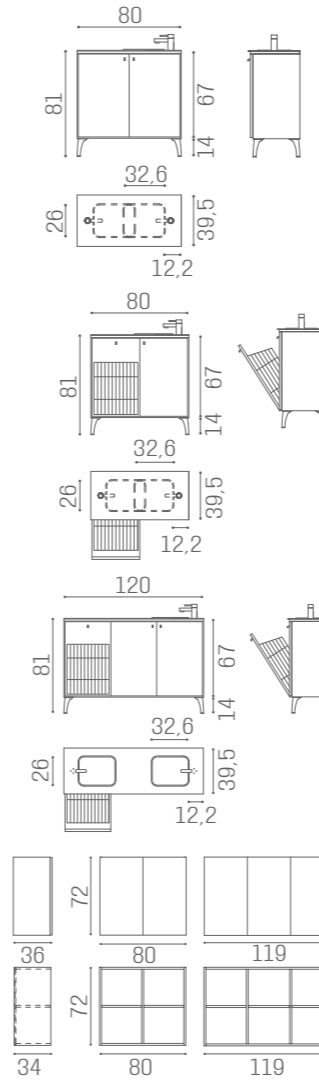

IN PHOTO: CEMENT GREY 03

WALL SYSTEM AND SERVICE CENTRE FRONT ARE AVAILABLE IN THE MATERIALS