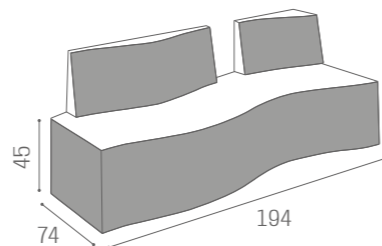

# WAITING AREA LOUNGE

IN PHOTO:  
A VINTAGE WHITE G3  
B VINTAGE TAN G2

RC/081  
€749

RC/082  
€939

RC/083  
€1.569

COLOURS A ● B ○