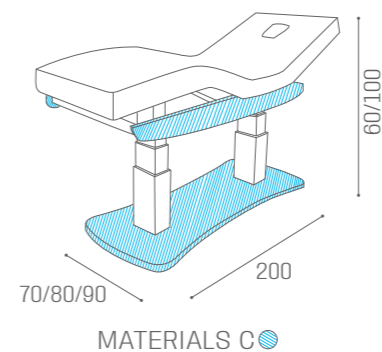

# BEDS EVOLUTION

IN PHOTO:  
SAGE GREEN N6  
C OAK 05

MB/L18  
**€1.499**

COLOURS A ○ B ●

EVOLUTION DETAILS ARE AVAILABLE  
IN THE MATERIALS:

70 CM	80 CM	90 CM
MB/L27 <b>€4.999</b>	MB/L28 <b>€5.129</b>	MB/L29 <b>€5.249</b>