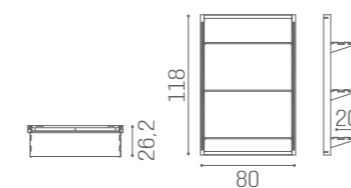

## ON THE WALL

METAL FRAME - LED BACKLIT - OPAQUE GLASS - ADJUSTABLE GLASS SHELVES

WS/051  
€749

WS/052  
€1.439

WS/053  
€2.129