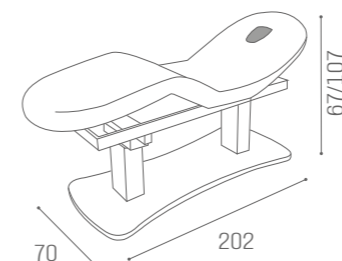

# BEDS LOTUS

IN PHOTO:  
A CAPPUCCINO 63  
B MILK 61

INCLUDED

MB/A26  
€299

MB/A25  
€129

COLOURS A ○ B ●

MB/L16  
€4.999