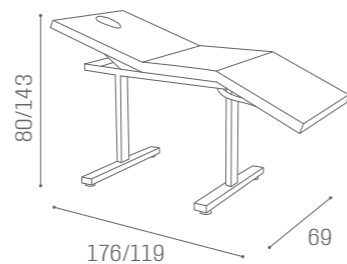

BEDS BONDI

IN PHOTO:
COGNAC ICE R5

BEDS ELBA

IN PHOTO:
PEACOCK BLUE N3