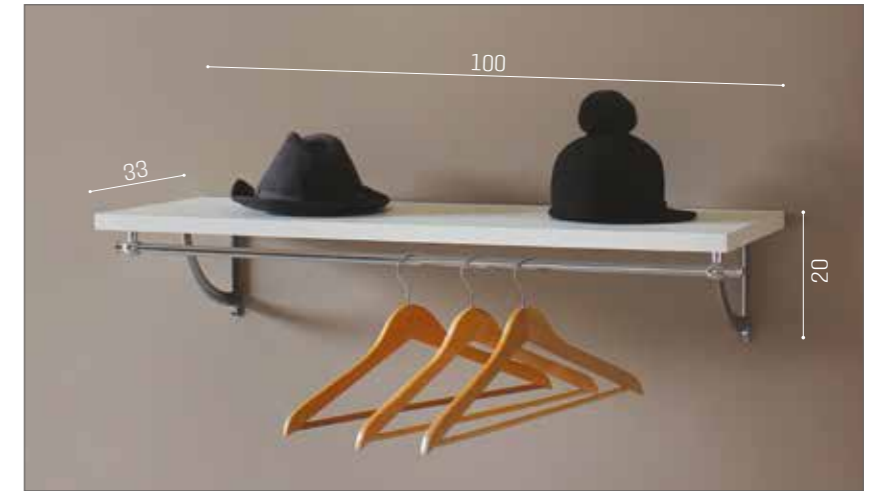

COATS
MB/A96
€249