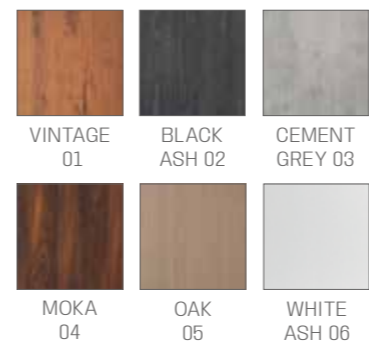

# BEDS EVOLUTION

IN PHOTO:  
SAGE GREEN N6  
C OAK 05

MB/L18  
**€1.499**

COLOURS A ○ B ●

EVOLUTION DETAILS ARE AVAILABLE  
IN THE MATERIALS:

70 CM	80 CM	90 CM
MB/L27 <b>€4.999</b>	MB/L28 <b>€5.129</b>	MB/L29 <b>€5.249</b>

# BEDS DELUXE

IN PHOTO:  
A TEA 62  
B MILK 61

MB/A25  
€129

MB/A26  
€299

INCLUDED

MB/L4  
€3.999

COLOURS A ○ B ●