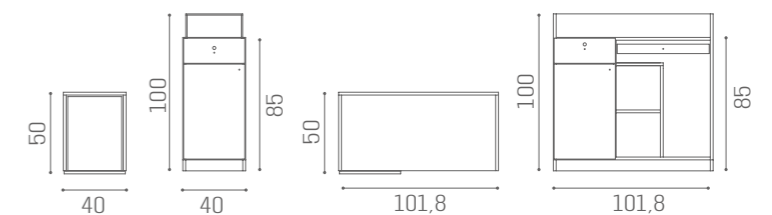

LED LIGHTING VERSION  
RD/285  
**€1.599**

RD/281  
**€2.499**

LED LIGHTING VERSION  
RD/286  
**€2.599**

RD/282  
**€3.499**

LED LIGHTING VERSION  
RD/287  
**€3.599**

RD/282 - RD/287

SHELF ACC/084  
**€99**