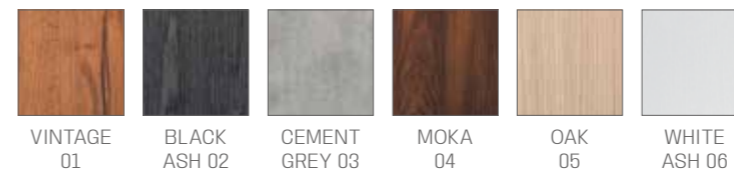

# DESKS HI-POD

IN PHOTO:  
A WHITE ASH 06  
B OAK 05

UPHOLSTERED PANEL  
RD/355  
€999

RD/350  
€999

AVAILABLE IN THE MATERIALS:

COLOURS A ● B ○