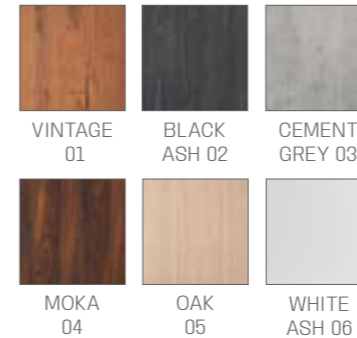

WS/036 **€629**                      WS/037 **€879**

WS/042 **€499**                      WS/043 **€629**

IN PHOTO: CEMENT GREY 03

WALL SYSTEM AND SERVICE CENTRE FRONT ARE AVAILABLE IN THE MATERIALS

80 CM                      120 CM