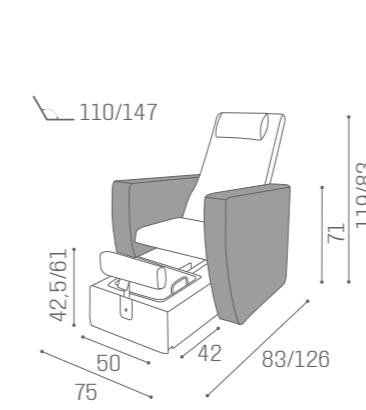

COLOURS A ○ B ●