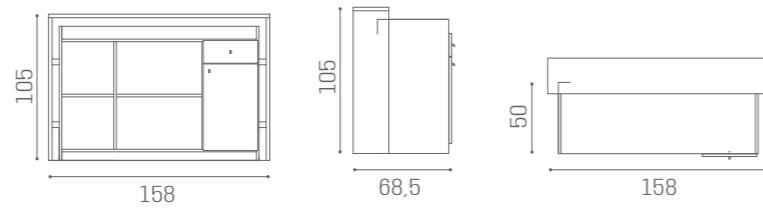

DESKS MILLENNIUM

IN PHOTO:
BEIGE PEARL P4

MILLENNIUM WOOD

IN PHOTO:
VINTAGE 01

DESKS SMART

IN PHOTO:
GREEN ICE R6