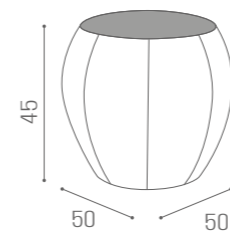

# WAITING AREA RUMBA

IN PHOTO:  
A MILK 61  
B PEACOCK BLUE N3 | SAGE GREEN N6 | COGNAC N5

MB/R20  
€249

MB/R21  
€379

COLOURS A ○ B ●

COLOURS A ○ B ●

MB/R25  
€629