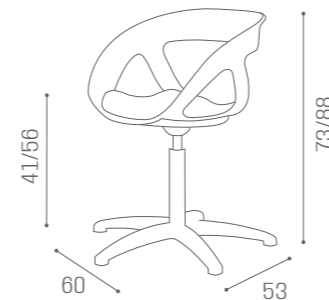

# CHAIRS MARILYN

IN PHOTO:  
PEACOCK BLUE N3

MB/P8  
€569

MB/P9  
€749

COLOURS A ○ B ●

IN PHOTO:  
VINTAGE ASH G4

73/88

MB/P14  
€279