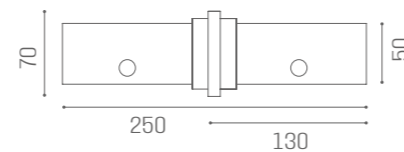

# MANICURE ALLURE

MB/MT120  
**€1.499**

MB/MT122  
**€2.249**

MB/MT121  
EXTRACTOR  
FAN 30W  
**€1.939**

MB/MT124  
EXTRACTOR  
FAN 60W  
**€2.319**

MB/MT123  
EXTRACTOR  
FAN 30W  
**€3.129**

MB/MT125  
EXTRACTOR  
FAN 60W  
**€3.749**