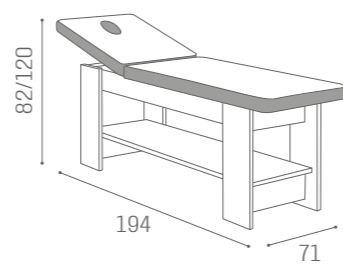

# BEDS EVOLUTION

IN PHOTO:  
SAGE GREEN N6  
C OAK 05

MB/L18  
**€1.499**

COLOURS A ○ B ●

EVOLUTION DETAILS ARE AVAILABLE  
IN THE MATERIALS:

70 CM	80 CM	90 CM
MB/L27 <b>€4.999</b>	MB/L28 <b>€5.129</b>	MB/L29 <b>€5.249</b>