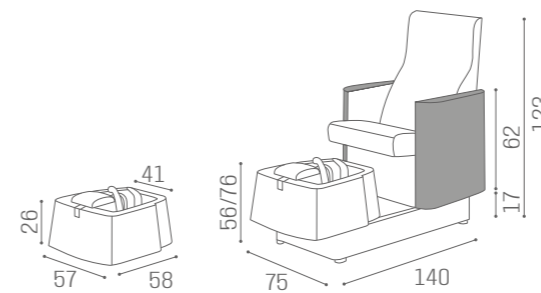

PODO ATLANTIS

COLOURS A ○ B ●