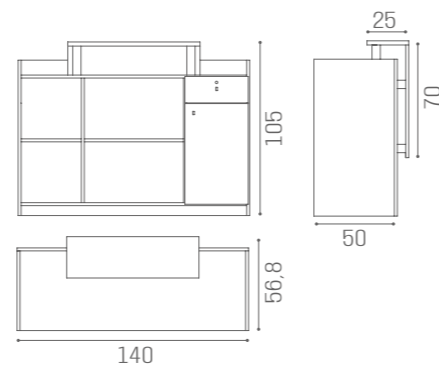

DESKS MILLENNIUM

IN PHOTO:
BEIGE PEARL P4

MILLENNIUM WOOD

IN PHOTO:
VINTAGE 01

DESKS SMART

IN PHOTO:
GREEN ICE R6