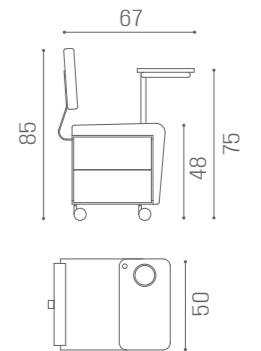

# MANICURE WALLIE

MB/MT131  
EXTRACTOR FAN  
30W  
**€1.569**

MB/MT132  
EXTRACTOR FAN  
60W  
**€1.939**

MB/MT130  
**€1.129**

MB/C52  
**€729**

MB/C51  
**€849**

MB/C50  
**€1.099**