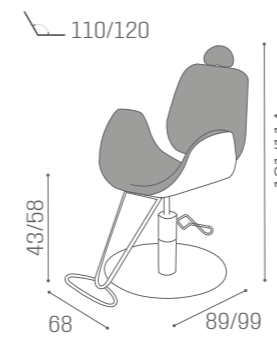

# CHAIRS NATALIE

IN PHOTO:  
PRETTY PINK 27

MB/P15  
€1.749

COLOURS A O B ●