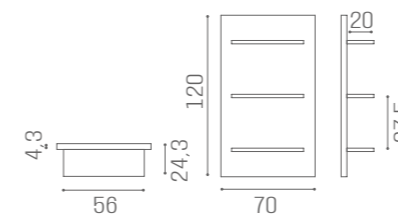

## ON THE WALL

METAL FRAME - LED BACKLIT - OPAQUE GLASS - ADJUSTABLE GLASS SHELVES

WS/051  
€749

WS/052  
€1.439

WS/053  
€2.129