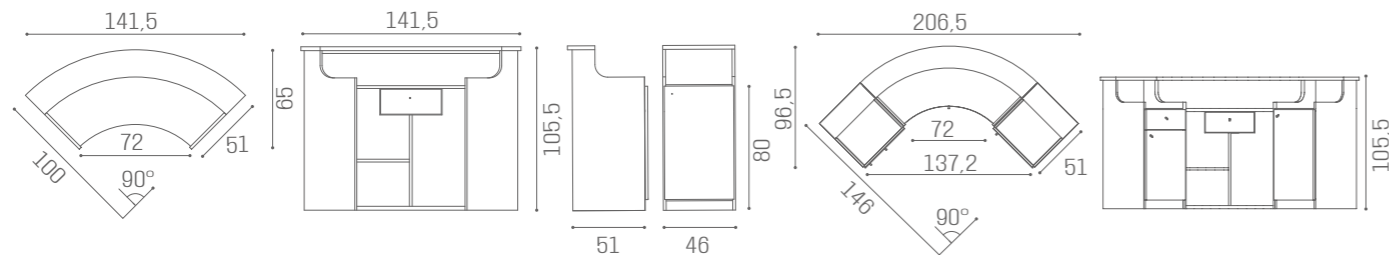

# DESKS ROMANCE

RD/250  
**€1.629**

RD/252  
**€2.369**

RD/254  
**€2.369**

RD/256  
**€3.109**

SHELF ACC/085  
**€269**

RD/256

RD/280  
**€1.499**