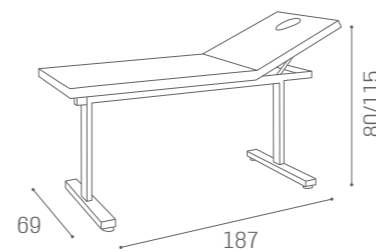

BEDS BONDI

IN PHOTO:
COGNAC ICE R5

BEDS ELBA

IN PHOTO:
PEACOCK BLUE N3