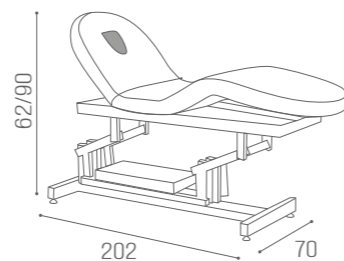

# BEDS DELUXE

IN PHOTO:  
A TEA 62  
B MILK 61

MB/A25  
€129

MB/A26  
€299

INCLUDED

MB/L4  
€3.999

COLOURS A ○ B ●