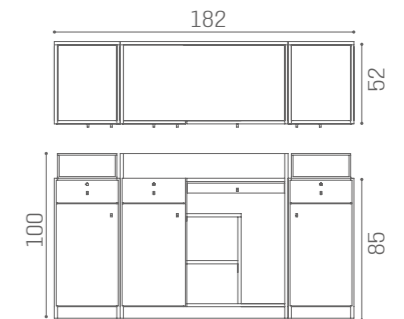

LED LIGHTING VERSION  
RD/285  
**€1.599**

RD/281  
**€2.499**

LED LIGHTING VERSION  
RD/286  
**€2.599**

RD/282  
**€3.499**

LED LIGHTING VERSION  
RD/287  
**€3.599**

RD/282 - RD/287

SHELF ACC/084  
**€99**