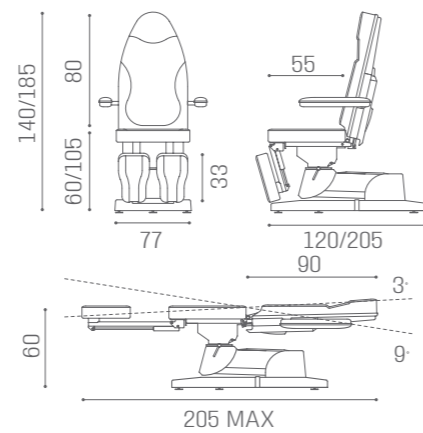

COLOURS A ○ B ●