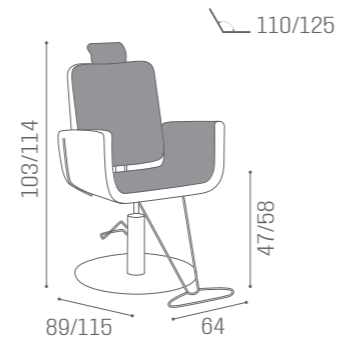

CHAIRS EVA

IN PHOTO:
VINTAGE GREY K1

COLOURS A ○ B ●

CHAIRS NATALIE

IN PHOTO:
PRETTY PINK 27

COLOURS A ○ B ●