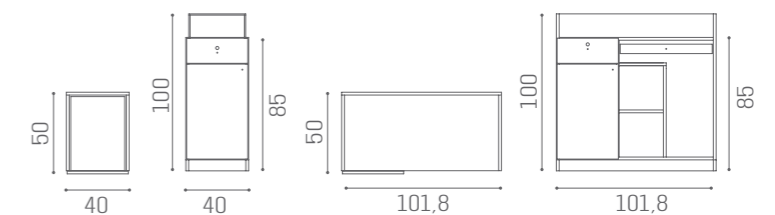

SHELF ACC/084

DESKS AIDA

LR/RD010

LR/RD015

L 60 X W 30 CM

LR/AC020

44
WITH PANEL AND LED

41
WITH PANEL