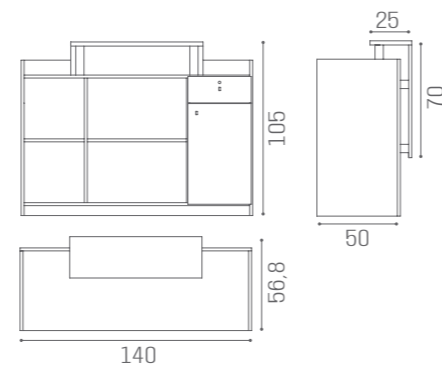

DESKS SMART

IN PHOTO: GREEN ICE R6

RD/260

RD/262

RD/264

RD/266

SHELF ACC/085

RD/266