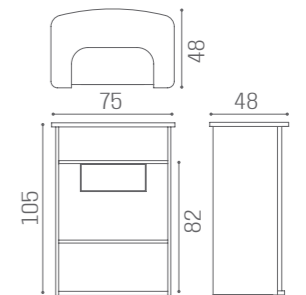

COLOURS A ● B ○