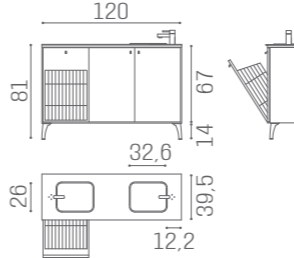

SERVICE CABINETS WALL SYSTEM

IN PHOTO:
OAK 05

IN PHOTO:
CEMENT GREY 03

SERVICE CABINETS SERVICE CENTRE

WALL SYSTEM AND SERVICE CENTRE FRONT
ARE AVAILABLE IN THE MATERIALS

GLASS TOP INCLUDED WITH
WO/138 - WO/139
WO/143 - WO/144
WO/145

WO/147