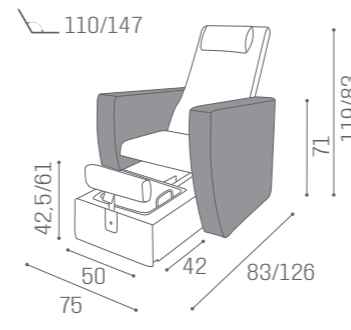

COLOURS A ○ B ●