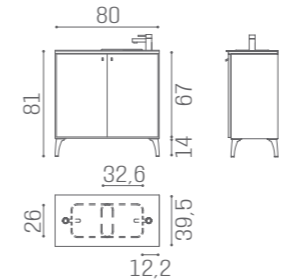

SERVICE CABINETS WALL SYSTEM

IN PHOTO:
OAK 05

IN PHOTO:
CEMENT GREY 03

SERVICE CABINETS SERVICE CENTRE

WALL SYSTEM AND SERVICE CENTRE FRONT
ARE AVAILABLE IN THE MATERIALS

GLASS TOP INCLUDED WITH
WO/138 - WO/139
WO/143 - WO/144
WO/145

WO/147