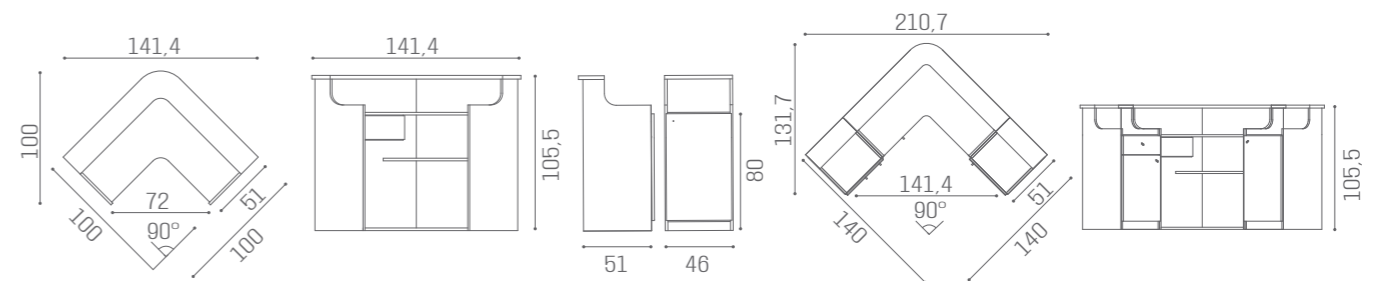

DESKS SMART

IN PHOTO: GREEN ICE R6

RD/260

RD/262

RD/264

RD/266

SHELF ACC/085

RD/266