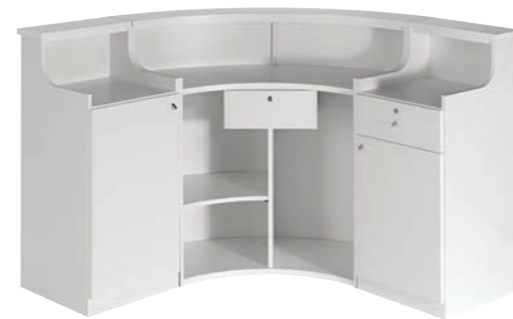

DESKS FORM

IN PHOTO:
ROSE YUTA S6

DESKS ROMANCE

RD/256