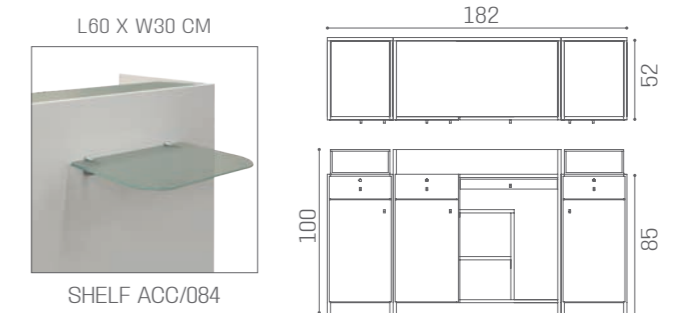

SHELF ACC/084

DESKS AIDA

LR/RD010

LR/RD015

L 60 X W 30 CM

LR/AC020

44
WITH PANEL AND LED

41
WITH PANEL