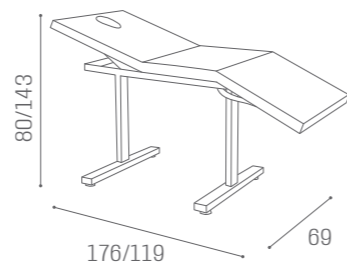

BEDS BONDI

IN PHOTO:
COGNAC ICE R5

BEDS ELBA

IN PHOTO:
PEACOCK BLUE N3