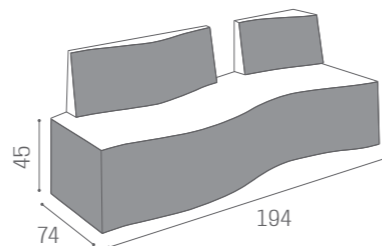

COLOURS A ● B ○