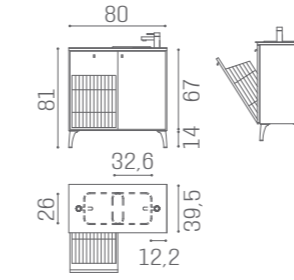

SERVICE CABINETS WALL SYSTEM

IN PHOTO:
OAK 05

IN PHOTO:
CEMENT GREY 03

SERVICE CABINETS SERVICE CENTRE

WALL SYSTEM AND SERVICE CENTRE FRONT
ARE AVAILABLE IN THE MATERIALS

GLASS TOP INCLUDED WITH
WO/138 - WO/139
WO/143 - WO/144
WO/145

WO/147