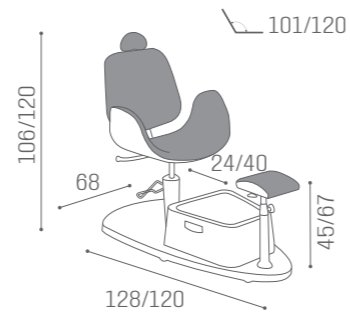

COLOURS A ○ B ●

IN PHOTO:
A GREY ICE R2
B MILK 61