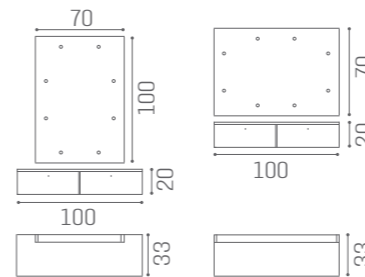

MB/PL61

MB/PL52

MB/PL53

WAITING AREA B-SIDE

IN PHOTO:
YELLOW PEARL P7

C SHAPE
SH/993

S SHAPE
SH/994

COLOURS A ● B ○