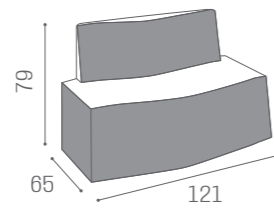

COLOURS A ● B ○