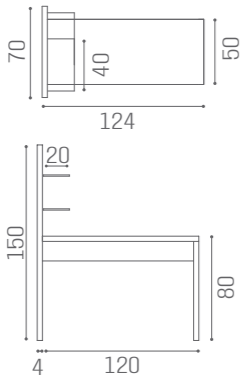

MANICURE GLITTER