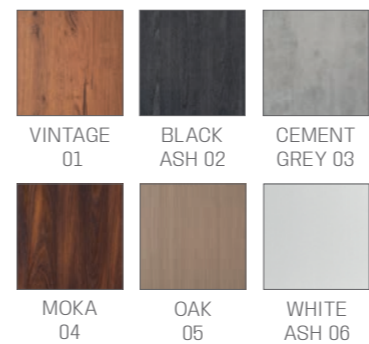

MATERIALS C ●