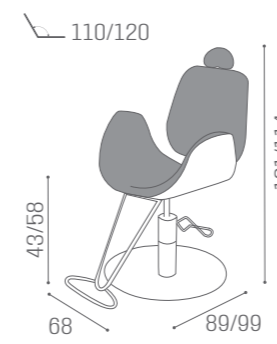

CHAIRS NATALIE

IN PHOTO:
PRETTY PINK 27

COLOURS A ○ B ●