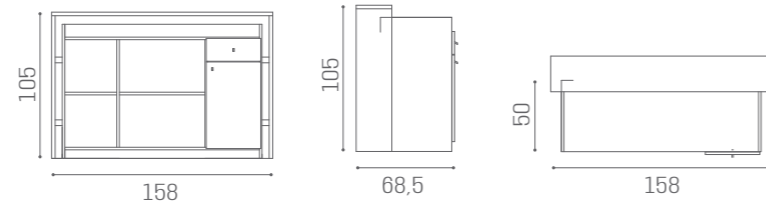

DESKS MILLENNIUM

IN PHOTO: BEIGE PEARL P4

MILLENNIUM WOOD

IN PHOTO: VINTAGE 01

FRONT PANEL AVAILABLE IN THE MATERIALS

DESKS SMART

IN PHOTO: GREEN ICE R6