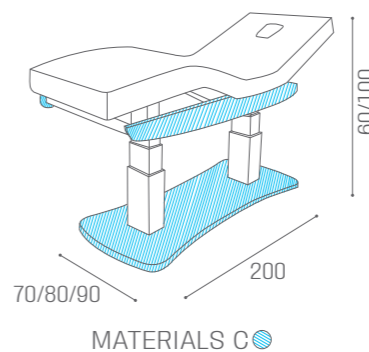

IN PHOTO:
SAGE GREEN N6
C OAK 05

MB/A66

INCLUDED

EVOLUTION DETAILS ARE AVAILABLE IN THE MATERIALS:

MATERIALS C ●

70 CM	80 CM	90 CM
MB/L27	MB/L28	MB/L29

BEDS DELUXE

IN PHOTO:
A TEA 62
B MILK 61