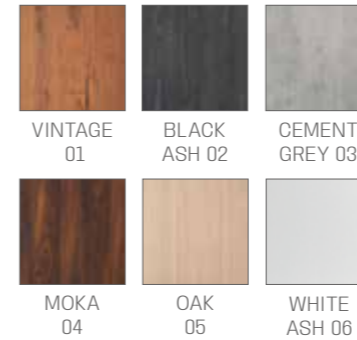

SERVICE CABINETS SERVICE CENTRE

WALL SYSTEM AND SERVICE CENTRE FRONT
ARE AVAILABLE IN THE MATERIALS