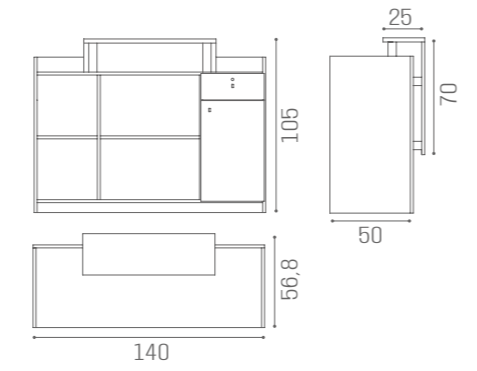

DESKS MILLENNIUM

IN PHOTO:
BEIGE PEARL P4

MILLENNIUM WOOD

IN PHOTO:
VINTAGE 01

FRONT PANEL AVAILABLE IN THE MATERIALS

DESKS SMART

IN PHOTO:
GREEN ICE R6