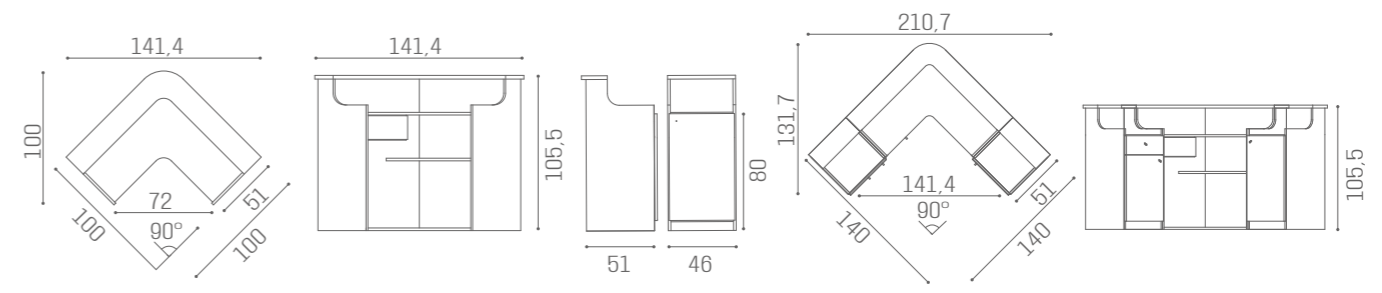

DESKS MILLENNIUM

IN PHOTO:
BEIGE PEARL P4

MILLENNIUM WOOD

IN PHOTO:
VINTAGE 01

FRONT PANEL AVAILABLE IN THE MATERIALS

DESKS SMART

IN PHOTO:
GREEN ICE R6