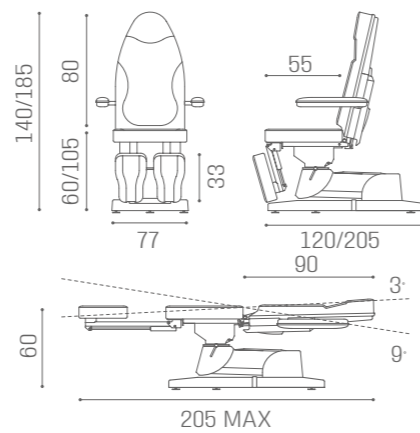

COLOURS A ○ B ●