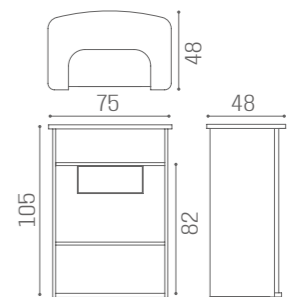

WAITING AREA LOUNGE

IN PHOTO:
A VINTAGE WHITE G3
B VINTAGE TAN G2

DESKS HI-POD

IN PHOTO:
A WHITE ASH 06
B OAK 05

AVAILABLE IN THE MATERIALS: