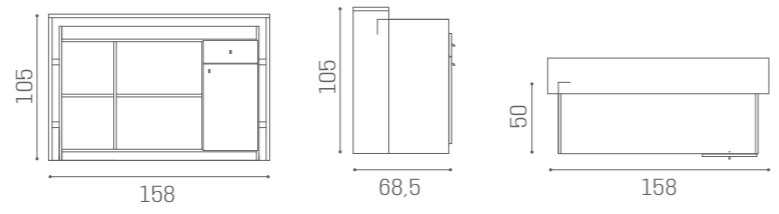

WHITE ASH 06

COLOURS A ● B ○

DESKS MILLENNIUM

IN PHOTO:
BEIGE PEARL P4

LED LIGHTING
RD/035

UPHOLSTERED PANEL
RD/037

MILLENNIUM WOOD

IN PHOTO:
VINTAGE 01