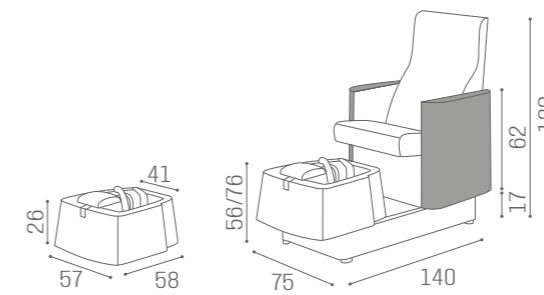

PODO ATLANTIS

COLOURS A ○ B ●