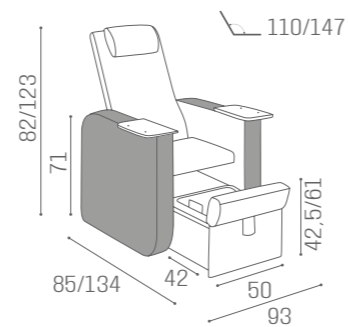

	90° ROTATION
MB/PC250	MASSAGE MB/PC260

PODO PRESTIGE

IN PHOTO:
A VINTAGE WHITE G3
B VINTAGE GREY K1

MB/PC160

COLOURS A ○ B ●

IN PHOTO:
A ASH YUTA S5
B MILK 61

PODO PACIFIC

MB/A95