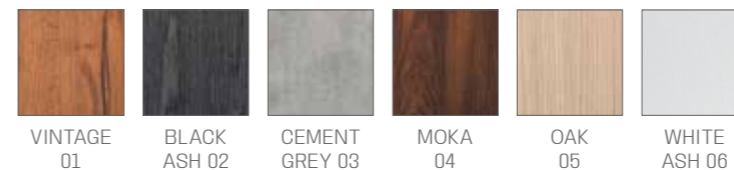

AVAILABLE IN THE MATERIALS:

VINTAGE 01

BLACK ASH 02

CEMENT GREY 03

MOKA 04

OAK 05

WHITE ASH 06