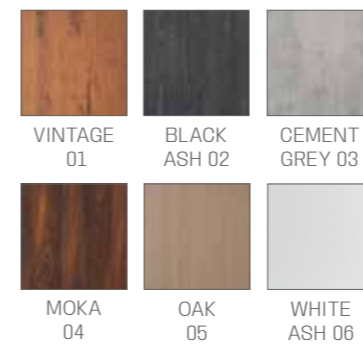

MATERIALS

VINTAGE 01

BLACK ASH 02

CEMENT GREY 03

MOKA 04

OAK 05

WHITE ASH 06

MB/PC280

COLOURS A ○ B ●

MB/PC150

BEDS KARMA

IN PHOTO:
A ROSE YUTA S6
B ASH YUTA S5

MB/A33

SPA MB/C53

MB/L18

COLOURS A ○ B ●

BEDS EVOLUTION

IN PHOTO:
SAGE GREEN N6
C OAK 05

MB/A66

INCLUDED

EVOLUTION DETAILS ARE AVAILABLE
IN THE MATERIALS:

MATERIALS C ●

70 CM	80 CM	90 CM
MB/L27	MB/L28	MB/L29

BEDS DELUXE

IN PHOTO:
A TEA 62
B MILK 61

MB/A25

MB/A26

INCLUDED

MB/L4

COLOURS A ○ B ●

BEDS LOTUS

IN PHOTO:
A CAPPUCCINO 63
B MILK 61