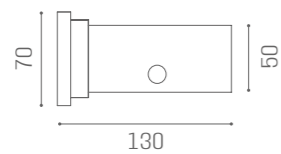

TRACK MB/C42