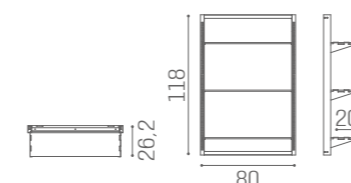

ON THE WALL

METAL FRAME - LED BACKLIT - OPAQUE GLASS - ADJUSTABLE GLASS SHELVES

WS/051

WS/052

WS/053

SERVICE CABINETS WALL SYSTEM

IN PHOTO:
OAK 05

80 CM