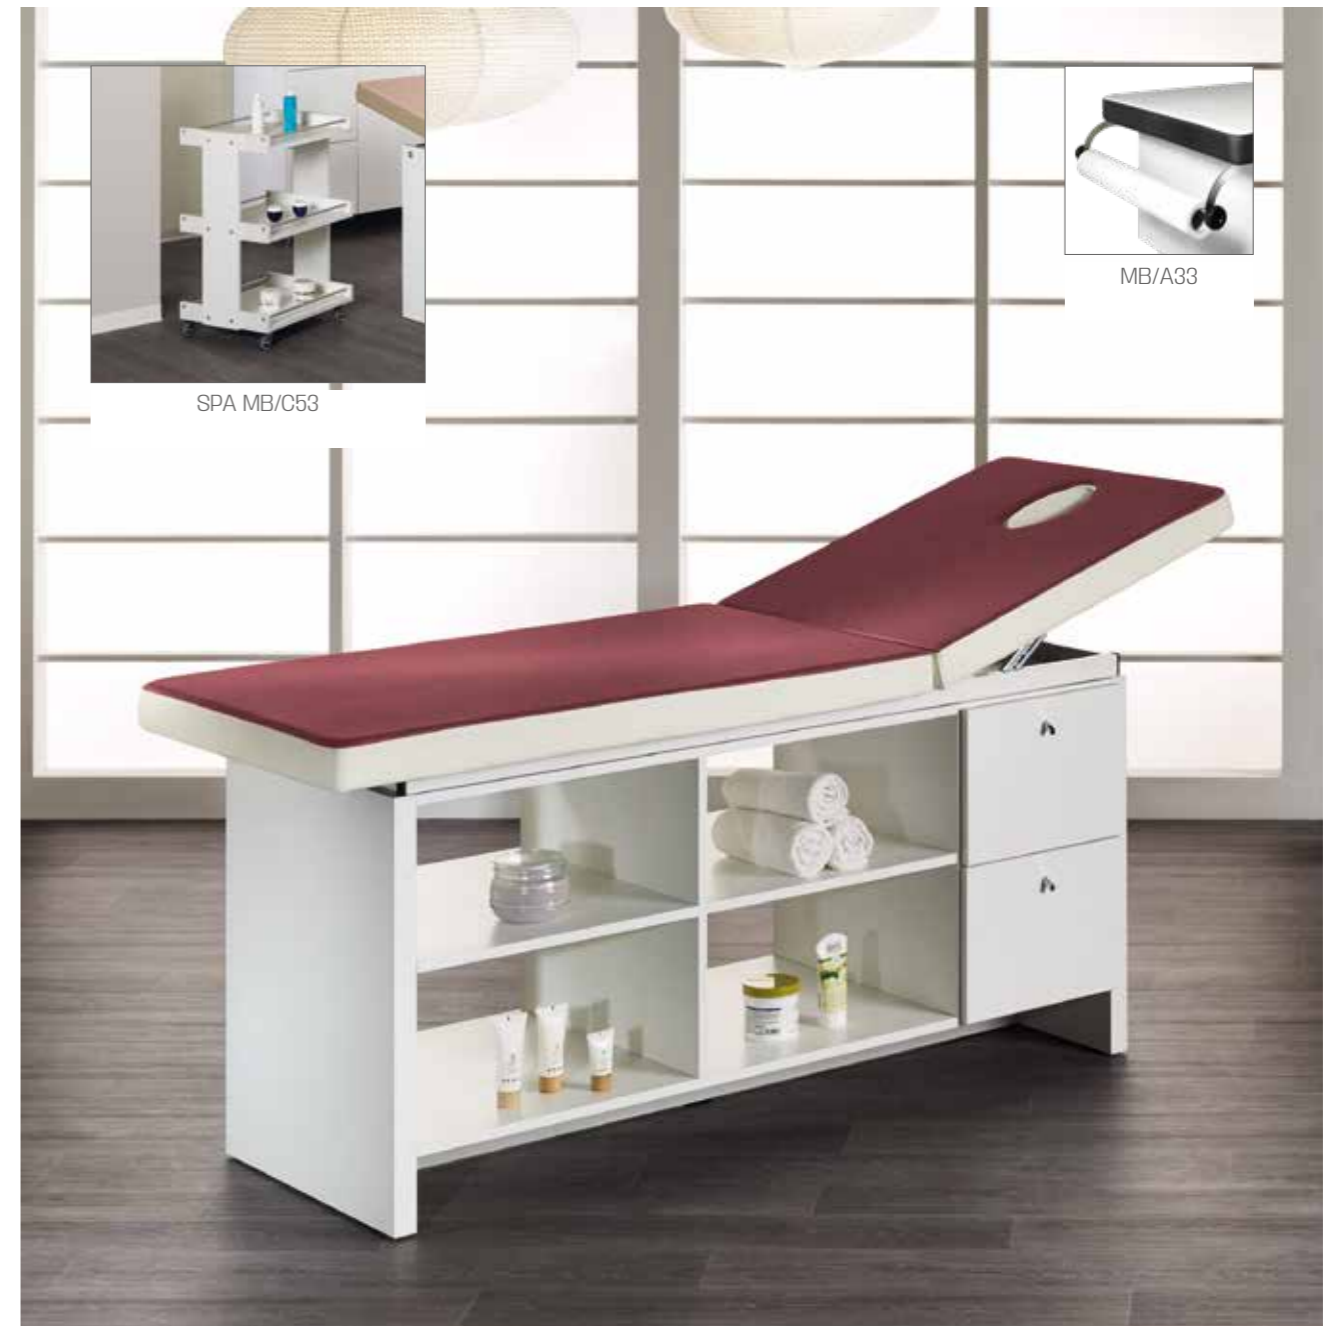

BEDS EDEN

IN PHOTO:
A MULBERRY N4
B MILK 61

SPA MB/C53

MB/A33

COLOURS A ○ B ●

MB/L12

TREATMENT CHAIRS PODOLUX

IN PHOTO:
VINTAGE WHITE G3