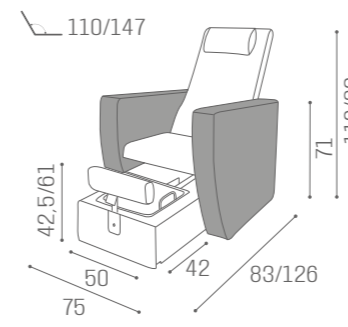

	90° ROTATION
MB/PC250	MASSAGE MB/PC260

PODO PRESTIGE

IN PHOTO:
A VINTAGE WHITE G3
B VINTAGE GREY K1

MB/PC160

COLOURS A ○ B ●

IN PHOTO:
A ASH YUTA S5
B MILK 61

PODO PACIFIC

MB/A95