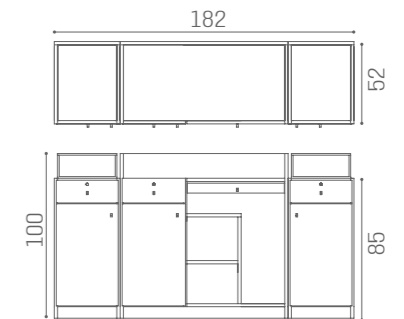

RD/282 - RD/287

DESKS AIDA

LR/RD010

LR/RD015

L 60 X W 30 CM

LR/AC020

44
WITH PANEL AND LED

41
WITH PANEL