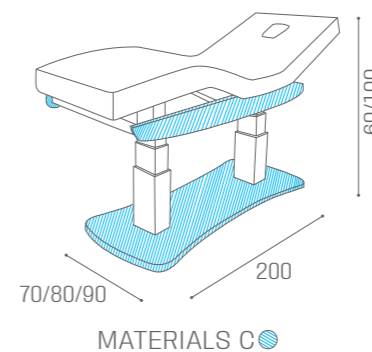

BEDS EVOLUTION

IN PHOTO:
SAGE GREEN N6
C OAK 05

MB/A66

INCLUDED

EVOLUTION DETAILS ARE AVAILABLE
IN THE MATERIALS:

MATERIALS C ●

70 CM	80 CM	90 CM
MB/L27	MB/L28	MB/L29

BEDS DELUXE