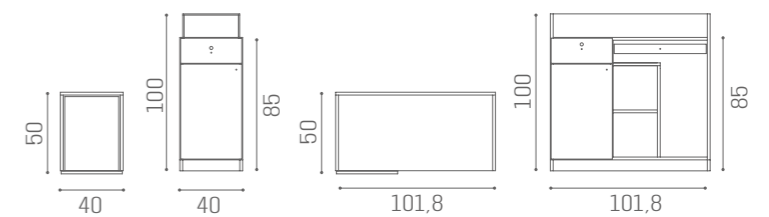

RD/282 - RD/287

DESKS AIDA

LR/RD010

LR/RD015

L 60 X W 30 CM

LR/AC020

44
WITH PANEL AND LED

41
WITH PANEL