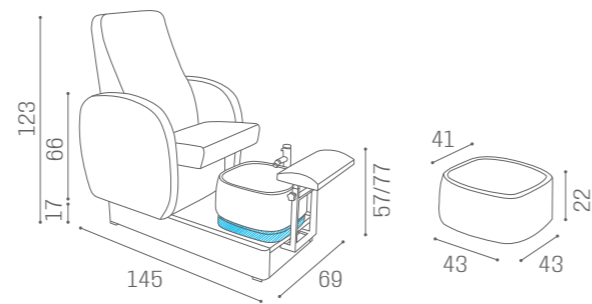

MATERIALS C