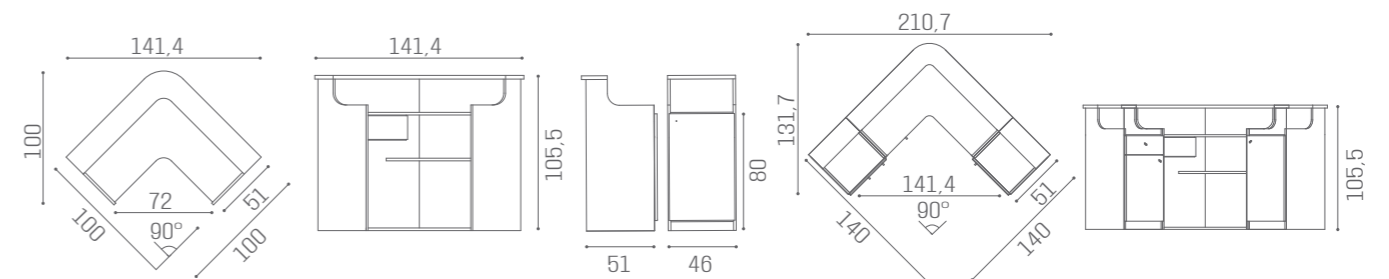

# DESKS FORM

IN PHOTO:  
ROSE YUTA S6

RD/250  
**£1,099**

RD/252  
**£1,609**

RD/254  
**£1,609**

RD/256  
**£2,109**

SHELF ACC/085  
**£229**

RD/256