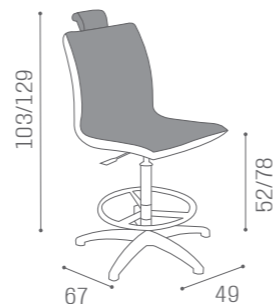

# CHAIRS MARILYN

IN PHOTO:  
PEACOCK BLUE N3

MB/P8  
£379

MB/P9  
£499

COLOURS A ○ B ●