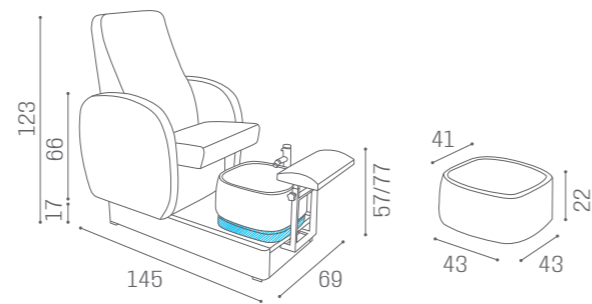

MATERIALS C