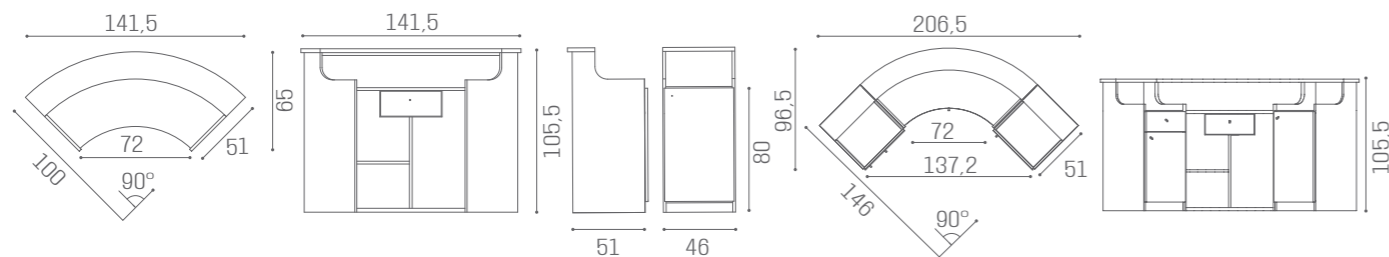

# DESKS FORM

IN PHOTO:  
ROSE YUTA S6

RD/250  
**£1,099**

RD/252  
**£1,609**

RD/254  
**£1,609**

RD/256  
**£2,109**

SHELF ACC/085  
**£229**

RD/256