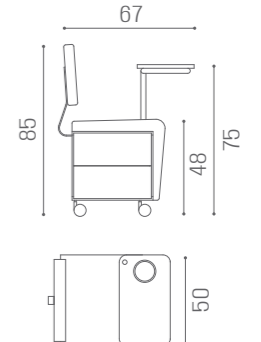

# MANICURE WALLIE

MB/MT131  
EXTRACTOR FAN  
30W  
**£1,059**

MB/MT132  
EXTRACTOR FAN  
60W  
**£1,319**

MB/MT130  
**£759**

MB/C52  
**£489**

MB/C51  
**£579**

MB/C50  
**£749**

MB/PL62  
£719