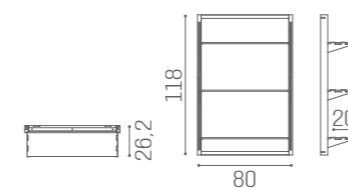

## ON THE WALL

METAL FRAME - LED BACKLIT - OPAQUE GLASS - ADJUSTABLE GLASS SHELVES

WS/051  
**£509**

WS/052  
**£979**

WS/053  
**£1,439**