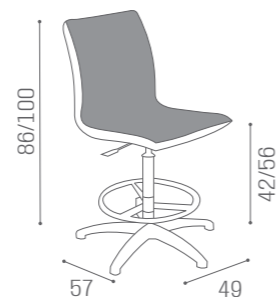

# CHAIRS NATALIE

IN PHOTO:  
PRETTY PINK 27

COLOURS A O B ●

MB/P15  
**£1,189**

# CHAIRS MARILYN

IN PHOTO:  
PEACOCK BLUE N3

MB/P8  
£379

MB/P9  
£499

COLOURS A ○ B ●