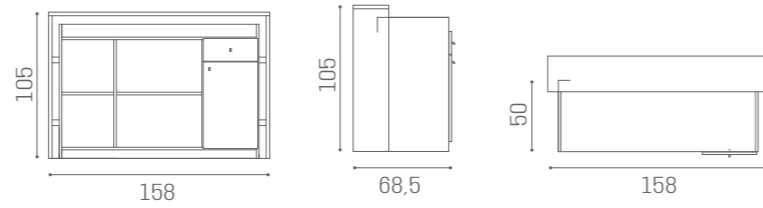

DESKS MILLENNIUM

IN PHOTO: BEIGE PEARL P4

MILLENNIUM WOOD

IN PHOTO: VINTAGE 01

IN PHOTO: GREEN ICE R6

DESKS SMART