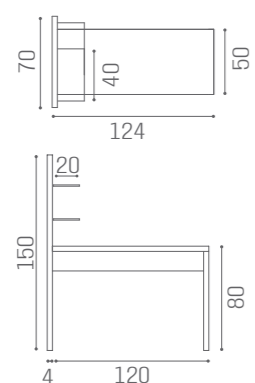

MANICURE WALLIE

MB/MT131
EXTRACTOR FAN
30W
£1,059