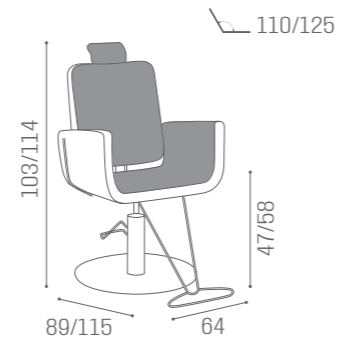

COLOURS A O B ●