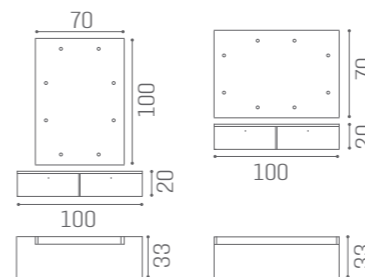

MB/PL61  
£929

MB/PL52  
£799

MB/PL53  
£589

PODO

BEDS

TREATMENT CHAIRS

CHAIRS

MANICURE