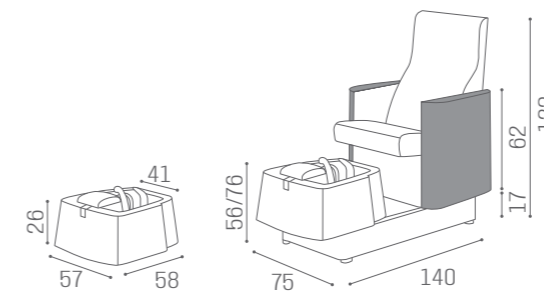

COLOURS A ○ B ●