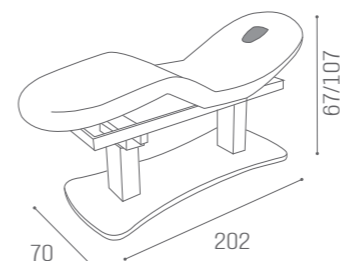

# BEDS LOTUS

IN PHOTO:  
A CAPPUCCINO 63  
B MILK 61

INCLUDED

MB/A26  
**£199**

MB/A25  
**£79**

COLOURS A ○ B ●

MB/L16  
**£3,399**