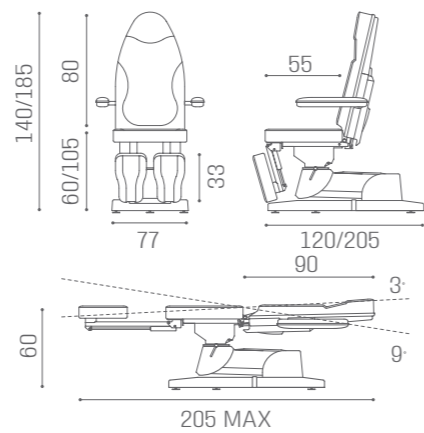

COLOURS A ○ B ●