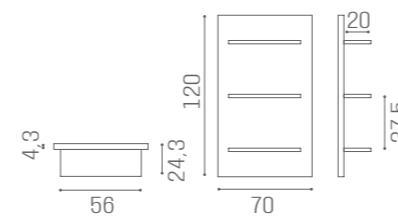

## RAINBOW

RT/300  
**£399**

RT/310  
**£469**

RAINBOW SHELVES ARE AVAILABLE IN THE MATERIALS:

LED LIGHTING,  
UPHOLSTERED PANEL