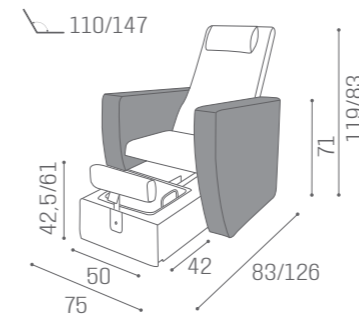

COLOURS A ○ B ●