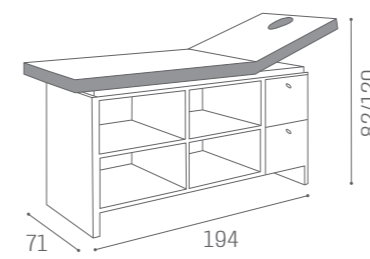

# BEDS EDEN

IN PHOTO:  
A MULBERRY N4  
B MILK 61

SPA MB/C53  
£469

MB/A33  
£49

COLOURS A O B ●

MB/L12  
£1,439