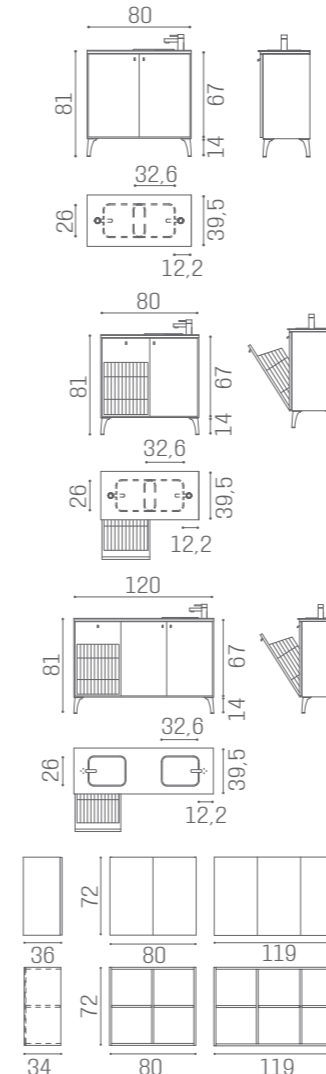

SERVICE CABINETS WALL SYSTEM

IN PHOTO: OAK 05

IN PHOTO: CEMENT GREY 03

WALL SYSTEM AND SERVICE CENTRE FRONT ARE AVAILABLE IN THE MATERIALS

SERVICE CABINETS SERVICE CENTRE