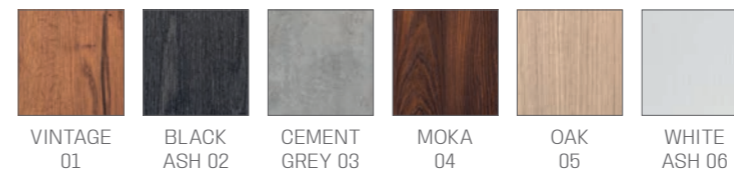

# DESKS HI-POD

IN PHOTO:  
A WHITE ASH 06  
B OAK 05

UPHOLSTERED PANEL  
RD/355  
**£679**

RD/350  
**£679**

AVAILABLE IN THE MATERIALS:

VINTAGE 01   BLACK ASH 02   CEMENT GREY 03   MOKA 04   OAK 05   WHITE ASH 06