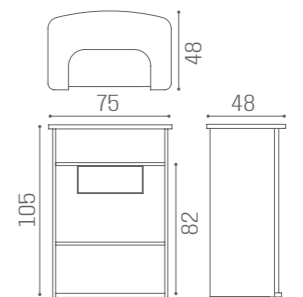

WAITING AREA LOUNGE

IN PHOTO:
A VINTAGE WHITE G3
B VINTAGE TAN G2

COLOURS A ● B ○

DESKS HI-POD

IN PHOTO:
A WHITE ASH 06
B OAK 05

AVAILABLE IN THE MATERIALS:

COLOURS A ● B ○