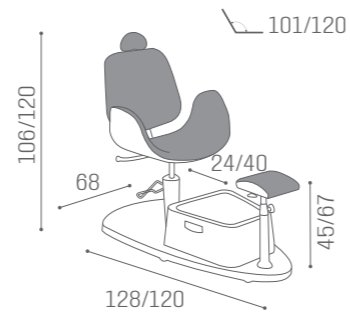

# PODO OASIS

IN PHOTO:  
TEA 62

MB/PC200  
**£1,529**

COLOURS A ○ B ●

IN PHOTO:  
A GREY ICE R2  
B MILK 61