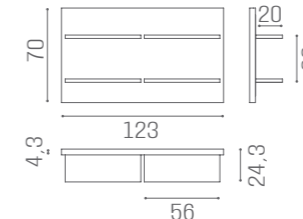

## RAINBOW

RT/300  
**£399**

RT/310  
**£469**

RAINBOW SHELVES ARE AVAILABLE IN THE MATERIALS:

LED LIGHTING,  
UPHOLSTERED PANEL