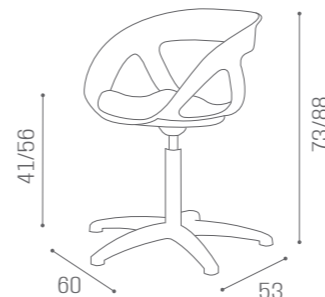

CHAIRS AUDREY

IN PHOTO:
VINTAGE ASH G4

MB/P14
£189