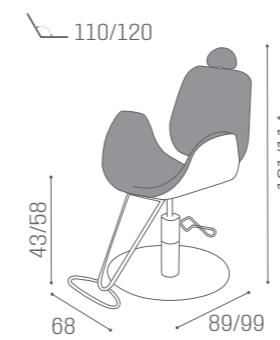

# CHAIRS EVA

IN PHOTO:  
VINTAGE GREY K1

MB/P24  
**£1,189**

COLOURS A O B ●

# CHAIRS NATALIE

IN PHOTO:  
PRETTY PINK 27

COLOURS A O B ●

MB/P15  
**£1,189**