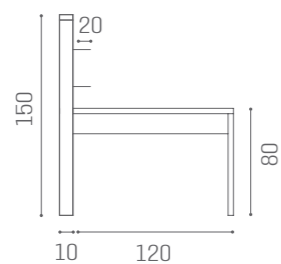

# MANICURE ALLURE

MB/MT120  
**£999**

MB/MT122  
**£1,529**

MB/MT121  
EXTRACTOR  
FAN 30W  
**£1,319**

MB/MT123  
EXTRACTOR  
FAN 30W  
**£2,119**

MB/MT124  
EXTRACTOR  
FAN 60W  
**£1,569**

MB/MT125  
EXTRACTOR  
FAN 60W  
**£2,549**