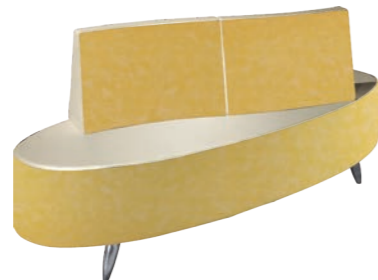

# WAITING AREA B-SIDE

IN PHOTO:  
YELLOW PEARL P7

"C" SHAPE  
SH/993  
**£929**

"S" SHAPE  
SH/994  
**£929**

COLOURS A ● B ○

"C" SHAPE

"S" SHAPE