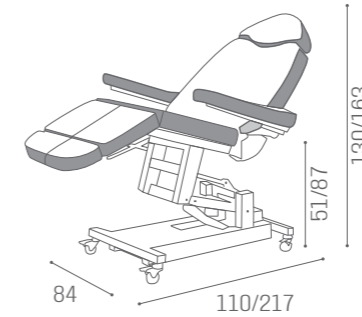

COLOURS A ○ B ●