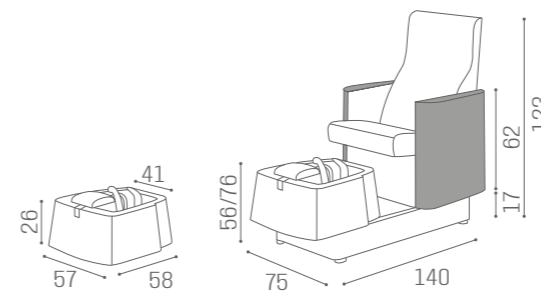

PODO ATLANTIS

COLOURS A ○ B ●