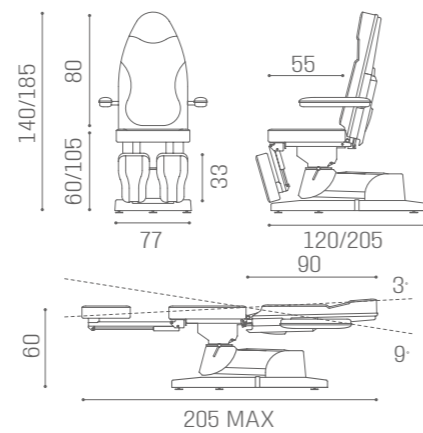

BEDS EDEN

SPA MB/C53
£469

MB/A33
£49

COLOURS A ○ B ●

MB/L12
£1,439

TREATMENT CHAIRS PODOLUX

IN PHOTO:
VINTAGE WHITE G3

MB/P30
£2,549