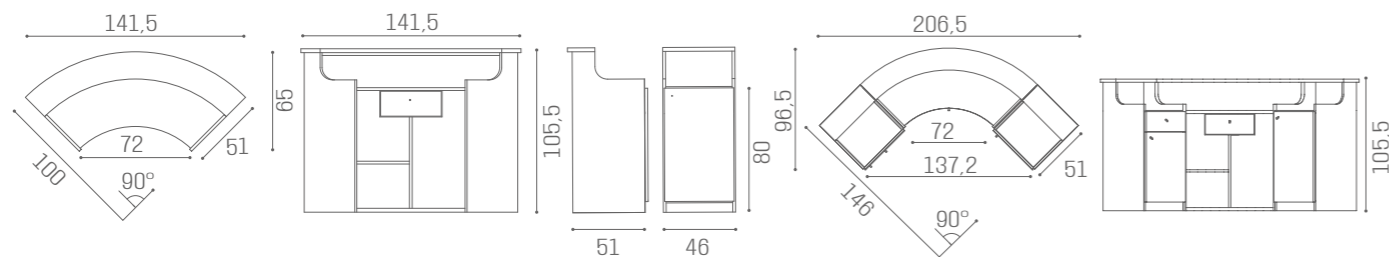

RD/280
£1,019

LED LIGHTING VERSION
RD/285
£1,089