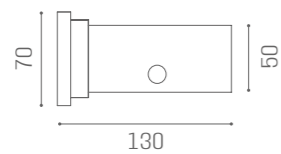

MB/MT124
EXTRACTOR
FAN 60W
£1,569