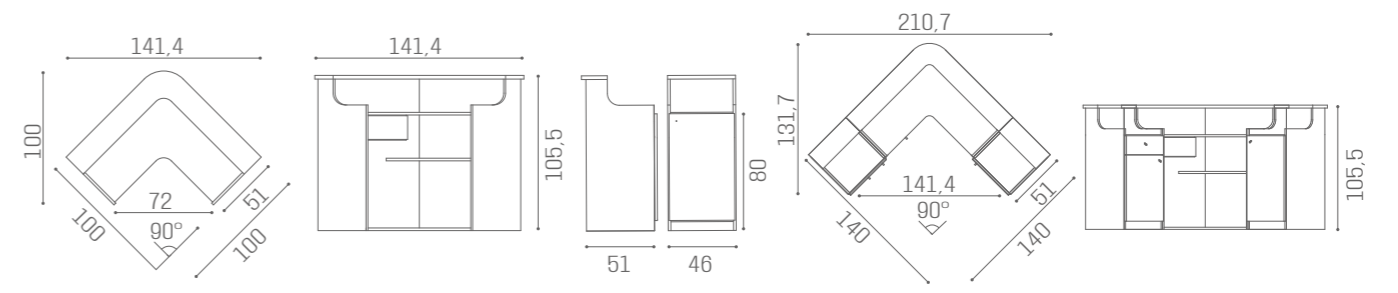

SHELF ACC/085
£229

RD/266

DESKS FORM

IN PHOTO:
ROSE YUTA S6

DESKS ROMANCE

RD/250
£1,099

RD/252
£1,609

RD/254
£1,609