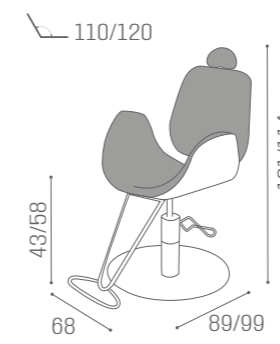

COLOURS A ○ B ●