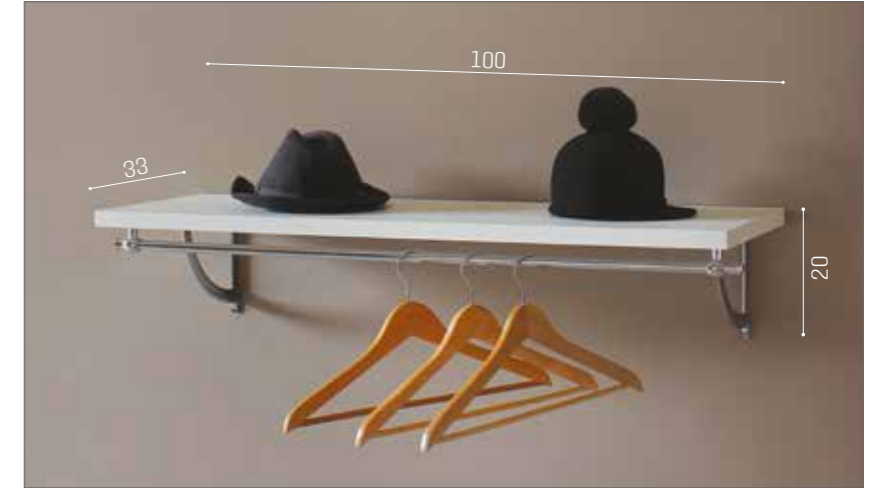

COATS
MB/A96
£169