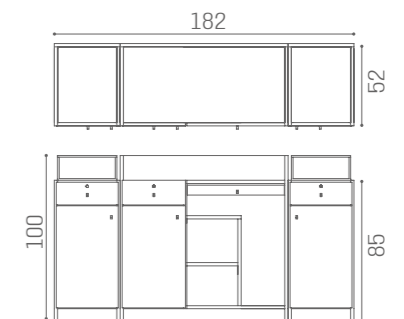

DESKS FORM

IN PHOTO:
ROSE YUTA S6

DESKS ROMANCE