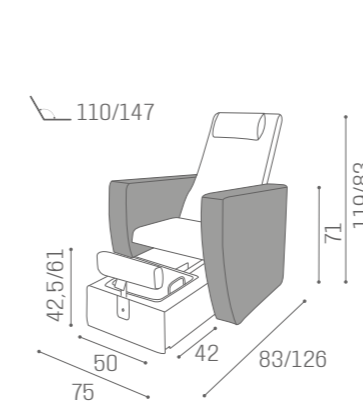

	90° ROTATION
MB/PC250 £1,779	MASSAGE MB/PC260 £2,199

PODO PRESTIGE

IN PHOTO:
A VINTAGE WHITE G3
B VINTAGE GREY K1

MB/PC160
£1,699

COLOURS A ○ B ●

IN PHOTO:
A ASH YUTA S5
B MILK 61

PODO PACIFIC

MB/A95
£129