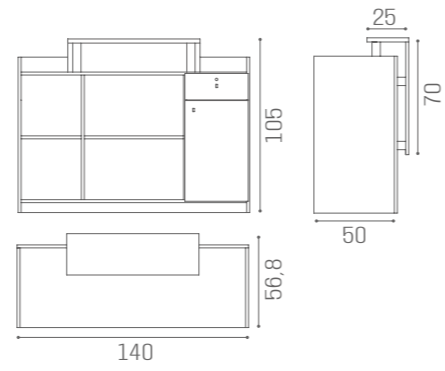

DESKS MILLENNIUM

IN PHOTO:
BEIGE PEARL P4

MILLENNIUM WOOD

IN PHOTO:
VINTAGE 01

FRONT PANEL AVAILABLE IN THE MATERIALS

DESKS SMART

IN PHOTO:
GREEN ICE R6