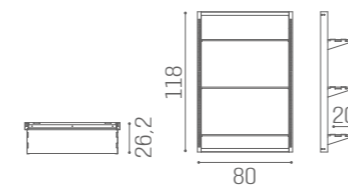

SERVICE CABINETS WALL SYSTEM

IN PHOTO: OAK 05

SERVICE CABINETS SERVICE CENTRE

80 CM

WS/038
£759

120 CM

WS/040
£1,019

WS/030 WS/031
£589