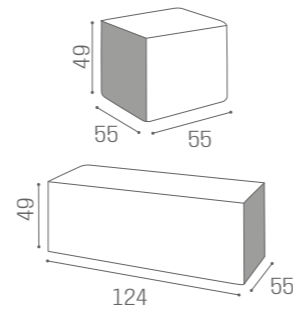

COLOURS A ○ B ●