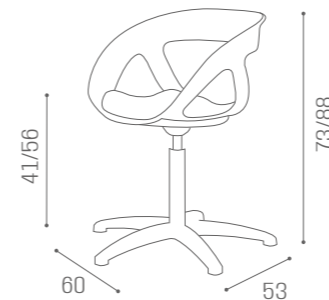

CHAIRS AUDREY

IN PHOTO:
VINTAGE ASH G4

MB/P14
£189