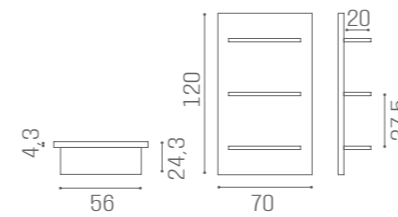

DESKS AIDA

IN PHOTO:
VINTAGE TAN G2

IN PHOTO:
SAGE GREEN N6
WHITE ASH O6

RAINBOW

RAINBOW SHELVES ARE AVAILABLE IN THE MATERIALS:

LED LIGHTING,
UPHOLSTERED PANEL

ON THE WALL

METAL FRAME - LED BACKLIT - OPAQUE GLASS - ADJUSTABLE GLASS SHELVES