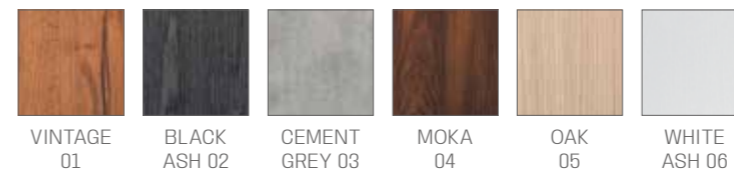

RC/082
£639

RC/083
£1,069

COLOURS A ● B ○

DESKS HI-POD

IN PHOTO:
A WHITE ASH 06
B OAK 05

UPHOLSTERED PANEL
RD/355
£679

RD/350
£679

AVAILABLE IN THE MATERIALS:

COLOURS A ● B ○

DESKS MILLENNIUM

IN PHOTO:
BEIGE PEARL P4

LED LIGHTING
RD/035
£1,609

UPHOLSTERED PANEL
RD/037
£1,439

SHELF ACC/080
£210

MILLENNIUM WOOD

IN PHOTO:
VINTAGE 01