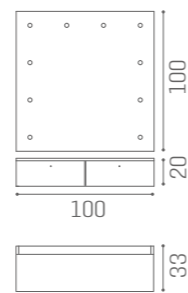

MB/PL52
£799