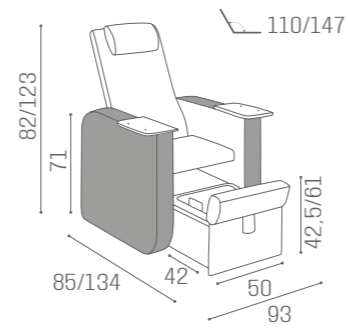

	90° ROTATION
MB/PC250 £1,779	MASSAGE MB/PC260 £2,199

PODO PRESTIGE

IN PHOTO:
A VINTAGE WHITE G3
B VINTAGE GREY K1

MB/PC160
£1,699

COLOURS A ○ B ●

IN PHOTO:
A ASH YUTA S5
B MILK 61

PODO PACIFIC

MB/A95
£129