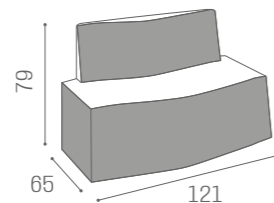

WAITING AREA LOUNGE

IN PHOTO:
A VINTAGE WHITE G3
B VINTAGE TAN G2

COLOURS A ● B ○

DESKS HI-POD

IN PHOTO:
A WHITE ASH 06
B OAK 05

AVAILABLE IN THE MATERIALS:

COLOURS A ● B ○