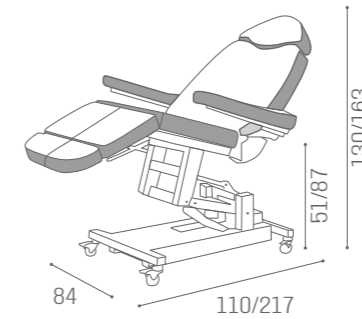

BEDS EDEN

SPA MB/C53
£469

MB/A33
£49

COLOURS A ○ B ●

MB/L12
£1,439

TREATMENT CHAIRS PODOLUX

IN PHOTO:
VINTAGE WHITE G3

MB/P30
£2,549