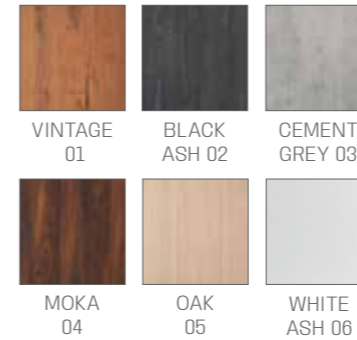

IN PHOTO: CEMENT GREY 03

WALL SYSTEM AND SERVICE CENTRE FRONT ARE AVAILABLE IN THE MATERIALS

GLASS TOP