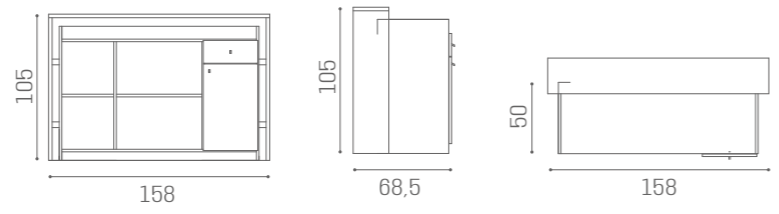

DESKS MILLENNIUM

IN PHOTO:
BEIGE PEARL P4

MILLENNIUM WOOD

IN PHOTO:
VINTAGE 01

FRONT PANEL AVAILABLE IN THE MATERIALS

DESKS SMART

IN PHOTO:
GREEN ICE R6