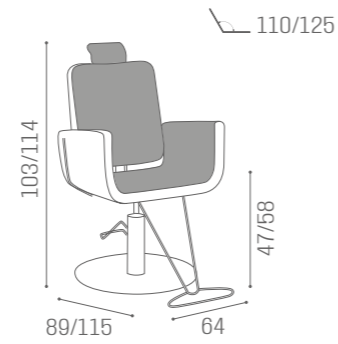

COLOURS A ○ B ●

MB/P10
£2,549

IN PHOTO:
A GREEN ICE R6
B MILK 61

TREATMENT CHAIRS DALLAS

CHAIRS EVA

IN PHOTO:
VINTAGE GREY K1

MB/P24
£1,189

COLOURS A ○ B ●