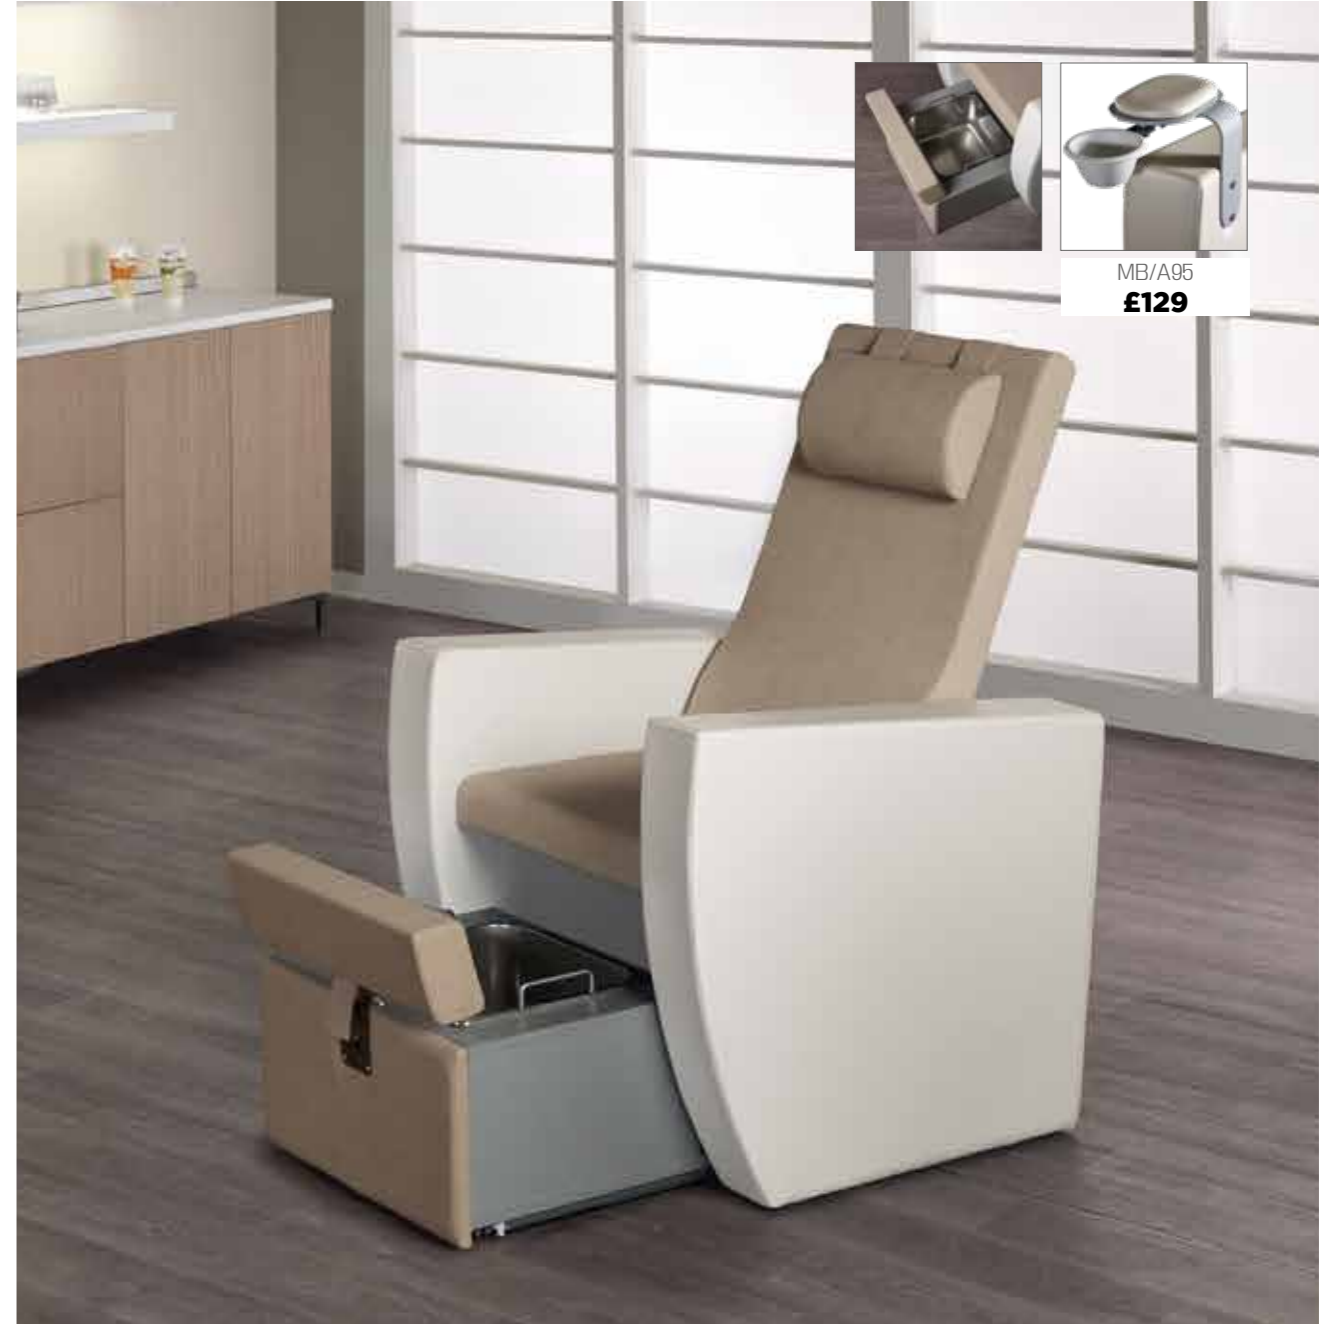

	90° ROTATION
MB/PC250 £1,779	MASSAGE MB/PC260 £2,199

PODO PRESTIGE

IN PHOTO:
A VINTAGE WHITE G3
B VINTAGE GREY K1

MB/PC160
£1,699

COLOURS A ○ B ●

IN PHOTO:
A ASH YUTA S5
B MILK 61

PODO PACIFIC

MB/A95
£129