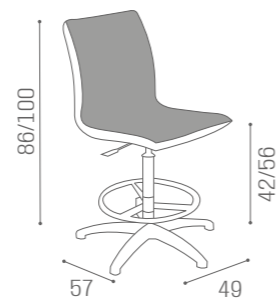

IN PHOTO:
PRETTY PINK 27

MB/P15
£1,189

COLOURS A ○ B ●

CHAIRS MARILYN

IN PHOTO:
PEACOCK BLUE N3

MB/P8
£379

MB/P9
£499

COLOURS A ○ B ●