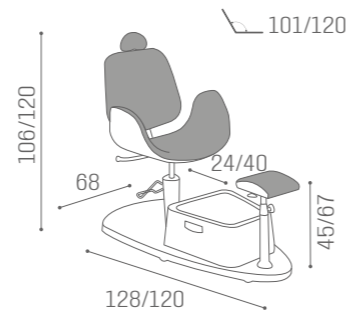

COLOURS A ○ B ●

IN PHOTO:
A GREY ICE R2
B MILK 61