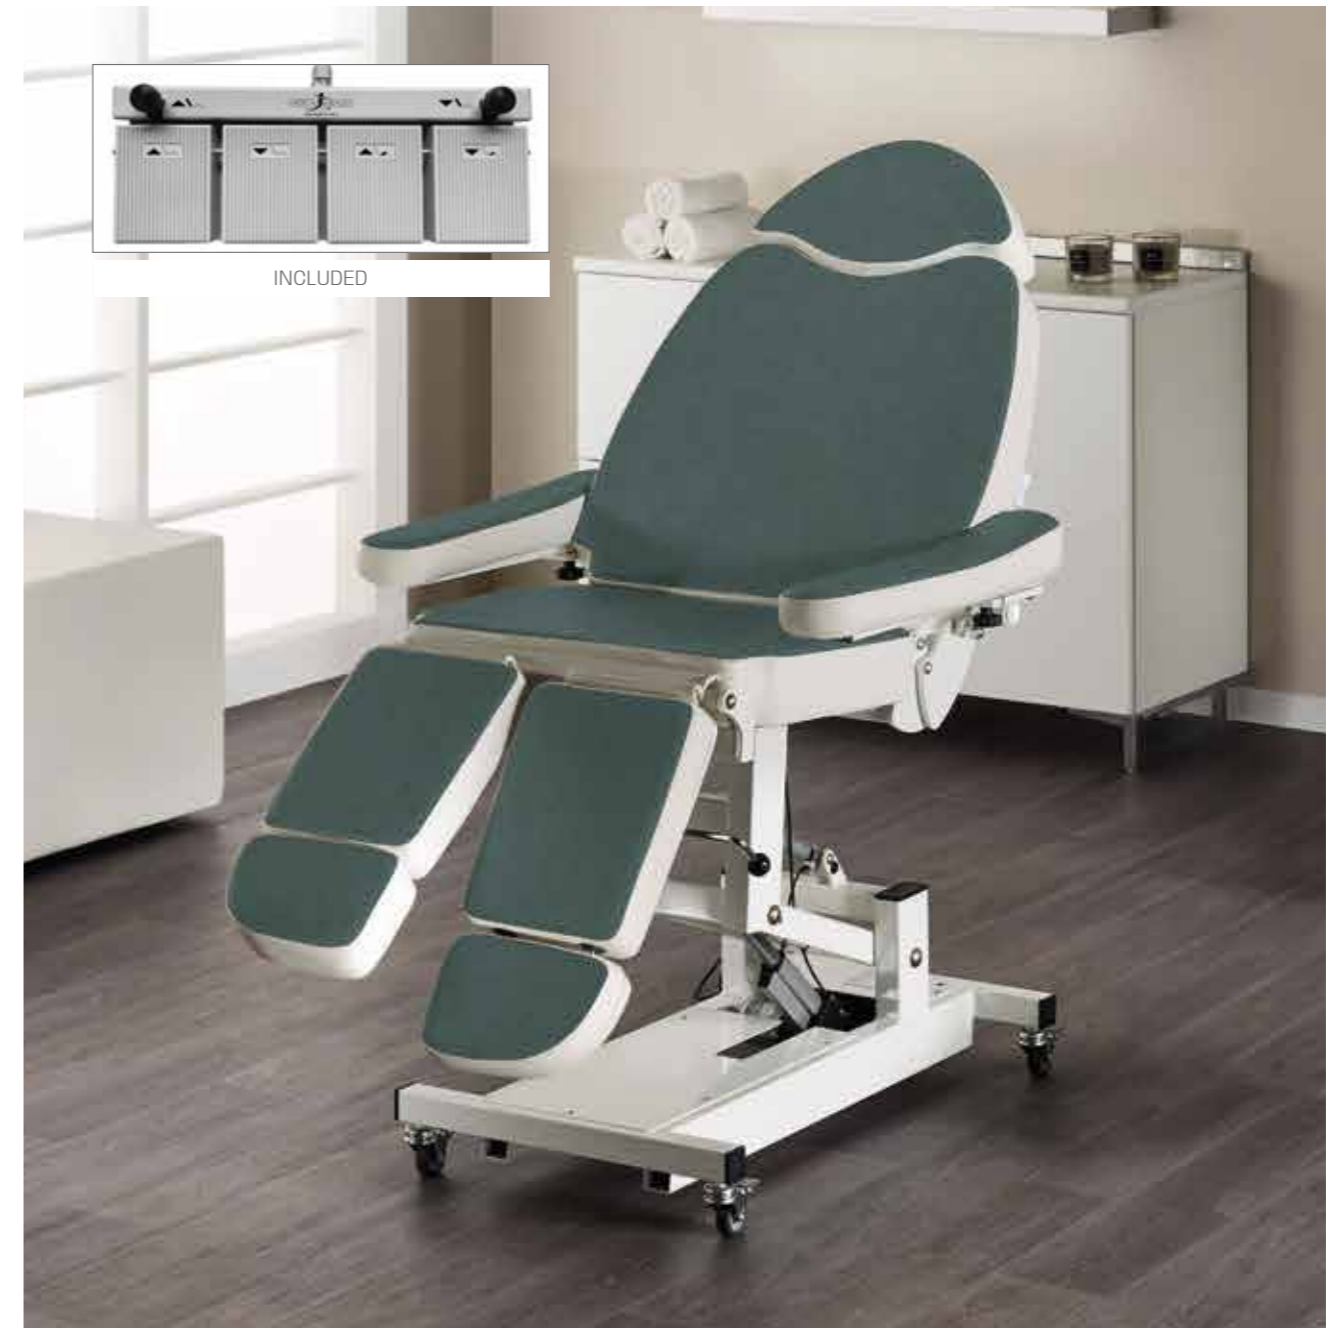

TREATMENT CHAIRS DALLAS