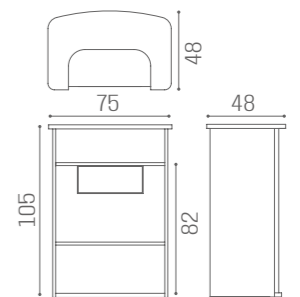

COLOURS A ● B ○