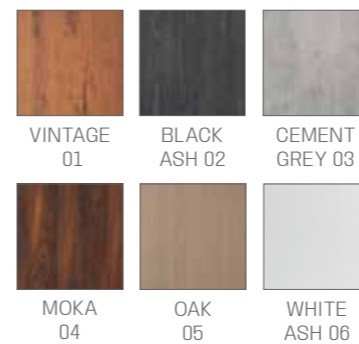

COLOURS A ○ B ●

MB/PC150
£1,599

BEDS KARMA

IN PHOTO:
A ROSE YUTA S6
B ASH YUTA S5

MB/A33
£49

SPA MB/C53
£469

MB/L18
£999

COLOURS A ○ B ●

BEDS EVOLUTION

IN PHOTO:
SAGE GREEN N6
C OAK 05

MB/A66
£79

INCLUDED

EVOLUTION DETAILS ARE AVAILABLE
IN THE MATERIALS:

MATERIALS C ●

70 CM	80 CM	90 CM
MB/L27 £3,399	MB/L28 £3,479	MB/L29 £3,569

BEDS DELUXE

IN PHOTO:
A TEA 62
B MILK 61

MB/A25
£79

MB/A26
£199

INCLUDED

MB/L4
£2,719

COLOURS A ○ B ●

IN PHOTO:
A CAPPUCCINO 63
B MILK 61

INCLUDED

IN PHOTO:
PEACOCK BLUE N3

MB/L14
£679

BEDS PROFESSIONAL

IN PHOTO:
A MILK 61
B PINK PEARL P9

MB/A66
£79

MB/L9
£759

COLOURS A ○ B ●

IN PHOTO:
A MULBERRY N4
B MILK 61