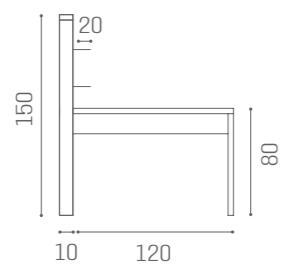

MB/MT124
EXTRACTOR
FAN 60W
£1,569

MB/MT125
EXTRACTOR
FAN 60W
£2,549

TRACK MB/C42
£369