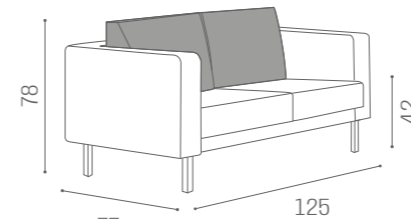

WAITING AREA DANIELLE

IN PHOTO:
CHOCOLATE YUTA S3

COLOURS A ○ B ●