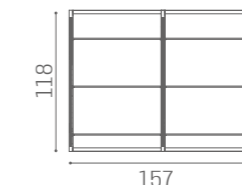

SERVICE CABINETS WALL SYSTEM

IN PHOTO: OAK 05

SERVICE CABINETS SERVICE CENTRE

80 CM

WS/038
£759

120 CM

WS/040
£1,019

WS/030 WS/031
£589