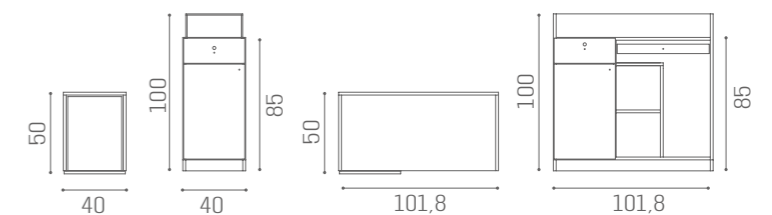

DESKS FORM

IN PHOTO:
ROSE YUTA S6

DESKS ROMANCE