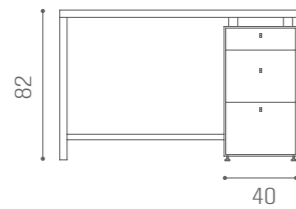

EXTRACTOR FAN
30W

EXTRACTOR FAN
60W