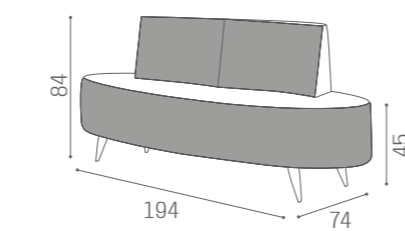

MB/R25
£419

WAITING AREA B-SIDE

IN PHOTO:
YELLOW PEARL P7

"C" SHAPE
SH/993
£929

"S" SHAPE
SH/994
£929

COLOURS A ● B ○

"C" SHAPE

"S" SHAPE