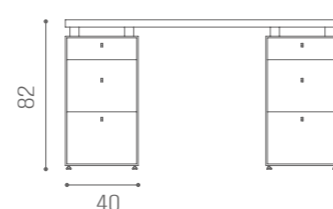

EXTRACTOR FAN
30W

EXTRACTOR FAN
60W