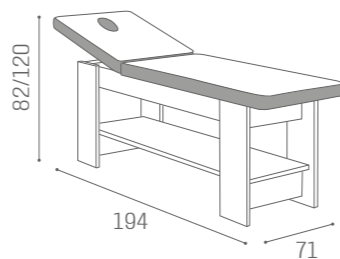

COLOURS A ○ B ●