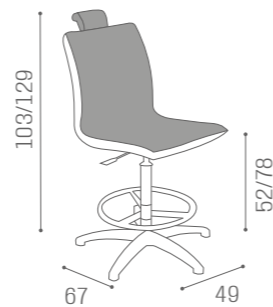

IN PHOTO:
PRETTY PINK 27

MB/P15
£1,189

COLOURS A ○ B ●

CHAIRS MARILYN

IN PHOTO:
PEACOCK BLUE N3

MB/P8
£379

MB/P9
£499

COLOURS A ○ B ●