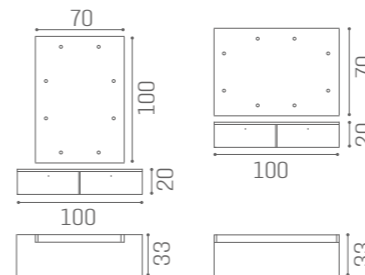

MB/PL52
£799