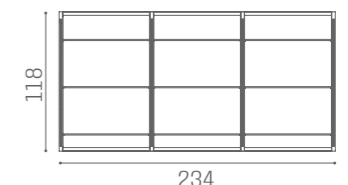

SERVICE CABINETS WALL SYSTEM

IN PHOTO: OAK 05

SERVICE CABINETS SERVICE CENTRE

80 CM

WS/038
£759

120 CM

WS/040
£1,019

WS/030 WS/031
£589