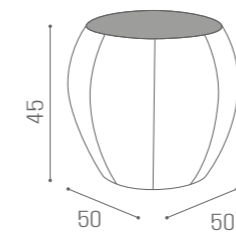

COLOURS A ○ B ●