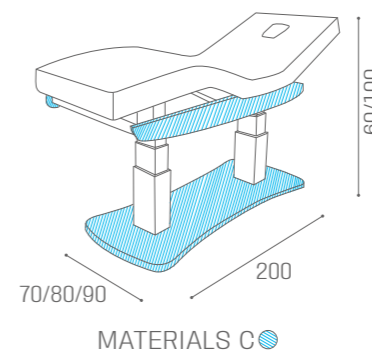

BEDS EVOLUTION

IN PHOTO:
SAGE GREEN N6
C OAK 05

MB/A66
£79

INCLUDED

EVOLUTION DETAILS ARE AVAILABLE
IN THE MATERIALS:

MATERIALS C ●

70 CM	80 CM	90 CM
MB/L27 £3,399	MB/L28 £3,479	MB/L29 £3,569

BEDS DELUXE