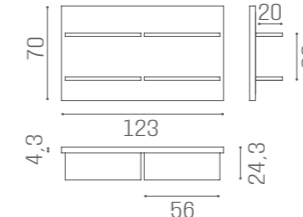

DESKS AIDA

IN PHOTO:
VINTAGE TAN G2

IN PHOTO:
SAGE GREEN N6
WHITE ASH O6

RAINBOW

RAINBOW SHELVES ARE AVAILABLE IN THE MATERIALS:

LED LIGHTING,
UPHOLSTERED PANEL

ON THE WALL

METAL FRAME - LED BACKLIT - OPAQUE GLASS - ADJUSTABLE GLASS SHELVES