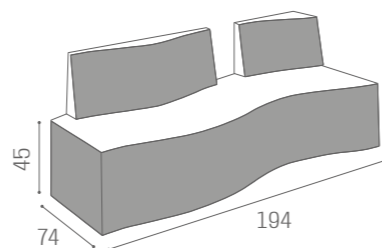

WAITING AREA LOUNGE

IN PHOTO:
A VINTAGE WHITE G3
B VINTAGE TAN G2

COLOURS A ● B ○

DESKS HI-POD

IN PHOTO:
A WHITE ASH 06
B OAK 05

AVAILABLE IN THE MATERIALS:

COLOURS A ● B ○