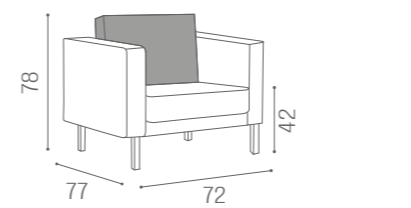

WAITING AREA DANIELLE

IN PHOTO:
CHOCOLATE YUTA S3

COLOURS A ○ B ●