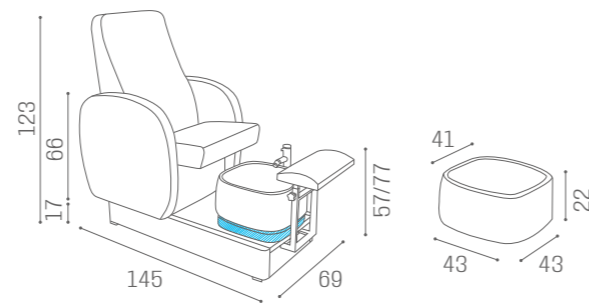

MATERIALS C