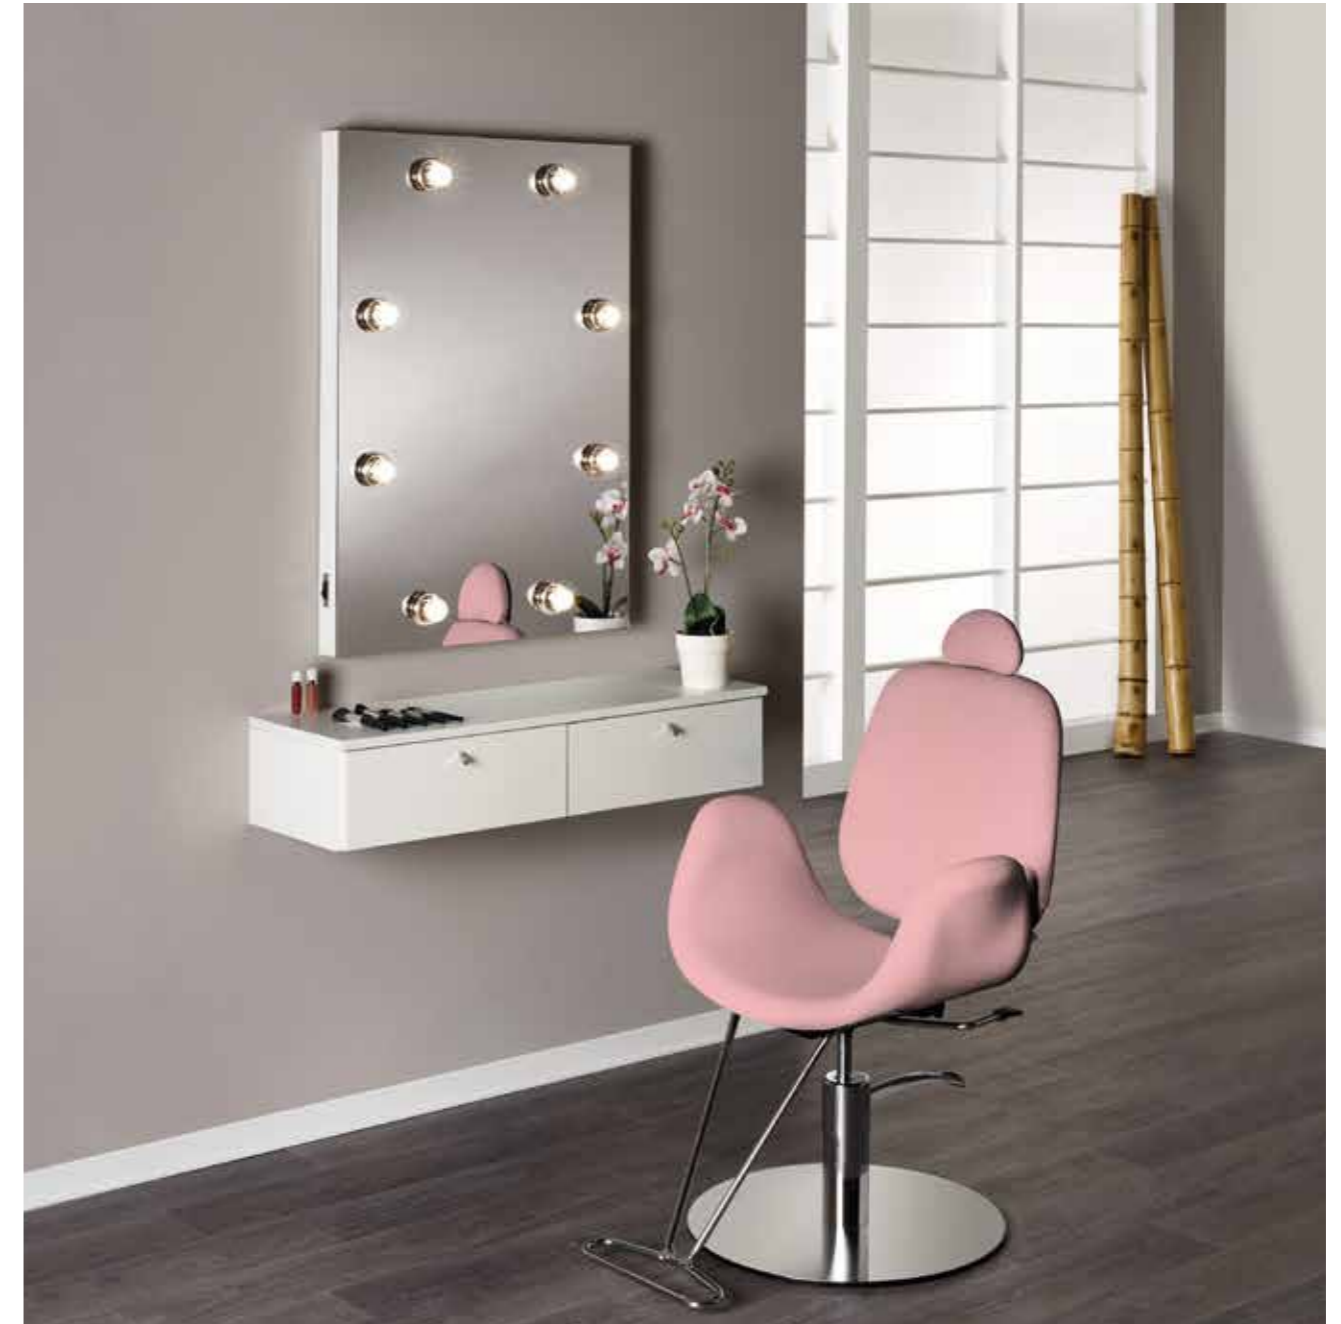

MANICURE GLITTER

IN PHOTO:
BROWN YUTA S2
ROSE YUTA S6
GREEN ICE R6

MANICURE WALLIE

MAKEUP CELEBRITY

MB/PL62
£719

MB/PL61
£929

MB/PL52
£799

MB/PL53
£589