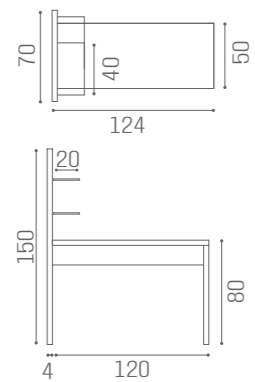

MANICURE GLITTER