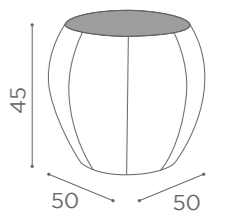

In photo:
Milk 61
Strawberry
Milk K4

RECEPTION
RUMBA

MB/R25

In photo:
A Milk 61
B Marine L2
Amethyst 52
Espresso 64

COLOURS A ○ B ●

LIGHT STRIP

MB/A84
60 CM

TRACK