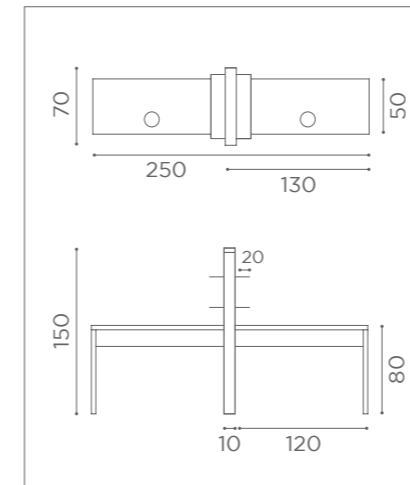

60W

MANICURE
ALLURE

MB/MT120

MB/MT124
60W

MB/MT121
EXTRACTOR FAN 30W

MB/MT122

MB/MT125
60W

MB/MT123
EXTRACTOR FAN 30W