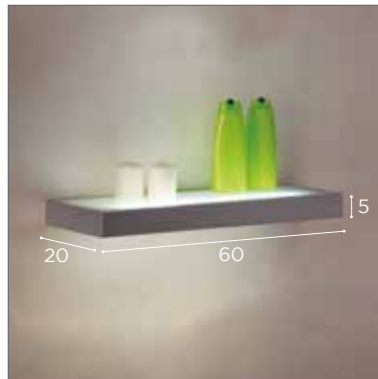

In photo:
Milk 61
Strawberry
Milk K4

RECEPTION
RUMBA

MB/R25

In photo:
A Milk 61
B Marine L2
Amethyst 52
Espresso 64

COLOURS A ○ B ●

LIGHT STRIP

MB/A84
60 CM

TRACK