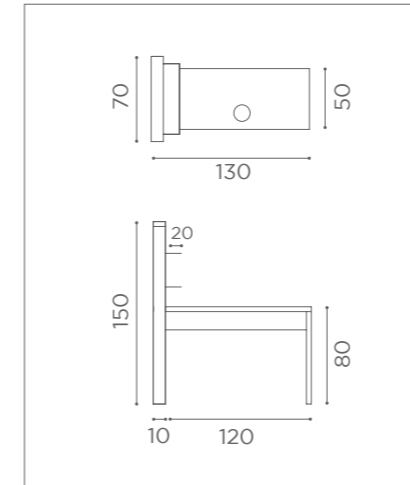

MANICURE
ALLURE

MB/MT120