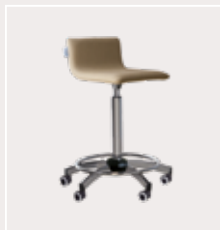

Lounge
3 posti RC/083
~~€899~~ **€669**

Texas

Medio MB/S121
~~£159~~ **£119**
Podo MB/S122
~~£129~~ **£95**

Rodeo

Medio MB/S131
~~£269~~ **£199**
Podo MB/S132
~~£239~~ **£179**

Divine

Medio MB/S161
~~£239~~ **£179**
Podo MB/S162
~~£209~~ **£155**