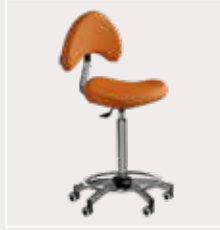

Lounge
3 posti RC/083
~~€899~~ **€669**

Texas

Medio MB/S121
~~£159~~ **£119**
Podo MB/S122
~~£129~~ **£95**

Rodeo

Medio MB/S131
~~£269~~ **£199**
Podo MB/S132
~~£239~~ **£179**

Divine

Medio MB/S161
~~£239~~ **£179**
Podo MB/S162
~~£209~~ **£155**

Montana

Medio MB/S111
~~£219~~ **£159**
Podo MB/S112
~~£189~~ **£139**

Arizona

Medio MB/S101
~~£289~~ **£215**
Podo MB/S102
~~£259~~ **£189**

Speciale MOBILE DI SERVIZIO

80 cm WO/146
~~£319~~ **£239**

120 cm WO/149
~~£529~~ **£395**