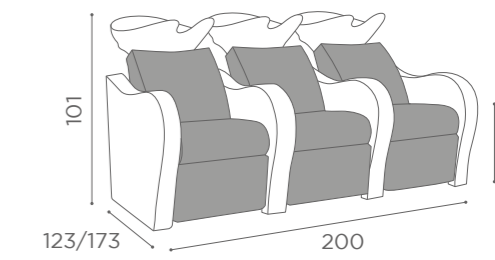

3 SEATER

	LEGREST MASSAGE	LEGREST	
	WU/130/B	WU/131/B	WU/138/B
	WU/130/N	WU/131/N	WU/138/N

WASH UNITS LUXURY

COLOURS A ● BO

COLOURS A ● BO

COLOURS A ● BO

WASH UNITS LUXURY+

In photo:
A Champagne 10
B Black Coffee 59