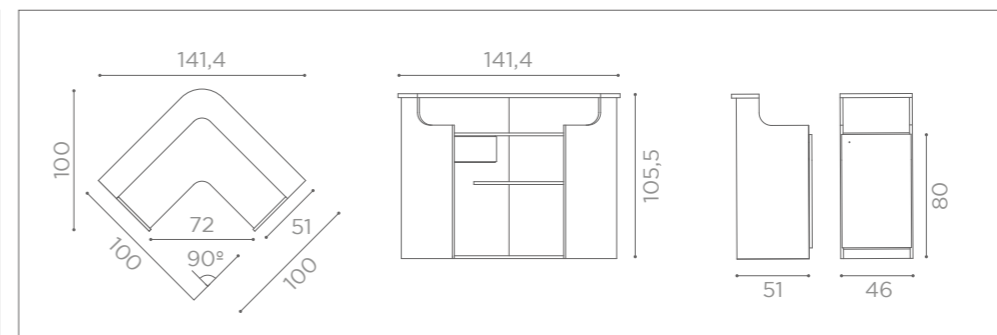

DESKS
SMART

L60XW30cm

In photo:
Vintage Brown F5

DESKS
SMART

RD/266