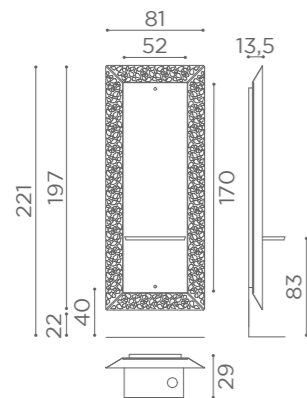

MIRRORS
TREASURE

MIRRORS
COSMOS