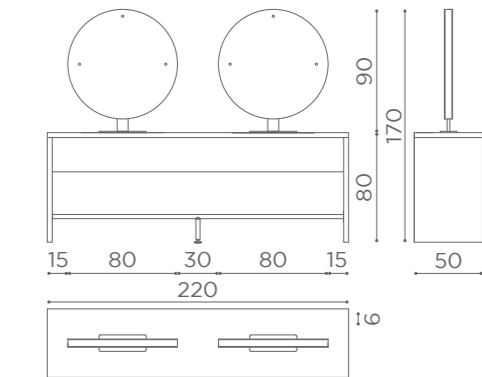

MIRRORS
BROOKLYN

MIRRORS
BROOKLYN