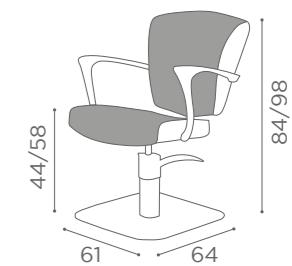

SWIVEL	PUMP	PUMP WITH BRAKE
★	SH/410-1	SH/410-3	SH/410-4
R	SH/410-1/R	SH/410-3/R	SH/410-4/R
S	SH/410-1/S	SH/410-3/S	SH/410-4/S

COLOURS A ● B ○

In photo:
A Champagne 10
B Gold Damask 24