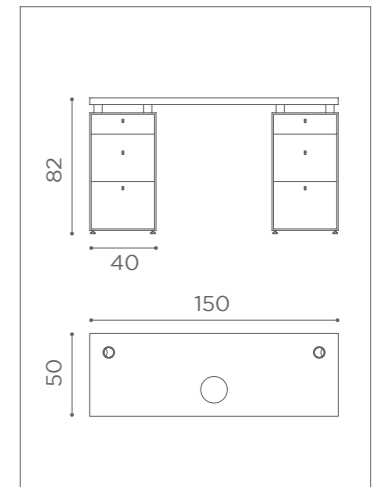

MANICURE
LOGIC

MANICURE
LOGIC