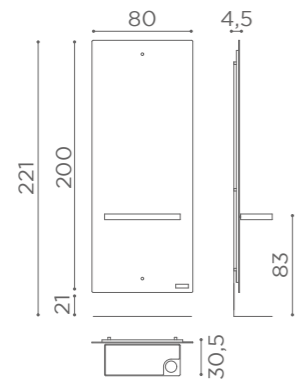

MIRRORS
SPACE

MI/150-06

MIRRORS
PLATINUM