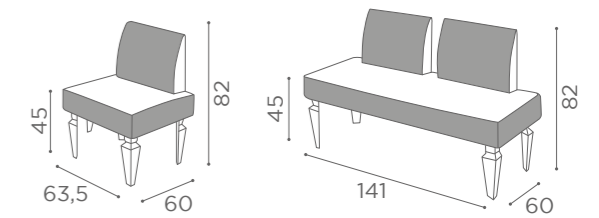

In photo:
A Gold K6
B White Damask 23

COLOURS A ● BO