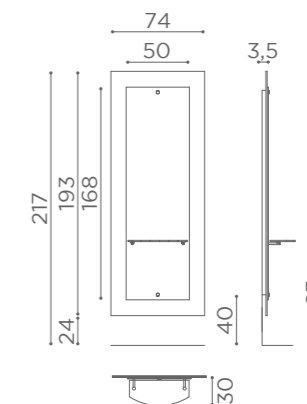

MIRRORS
HORIZON

MIRRORS
LYON