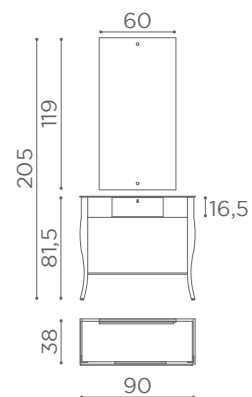

MIRRORS
SECRET

MI/320-07

MIRRORS
PRECIOUS