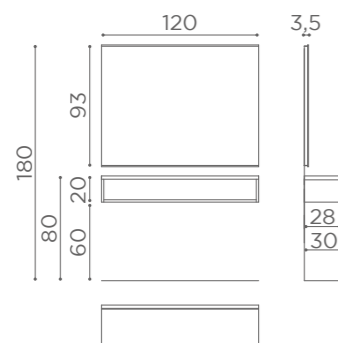

MIRRORS
HORIZON

MIRRORS
LYON