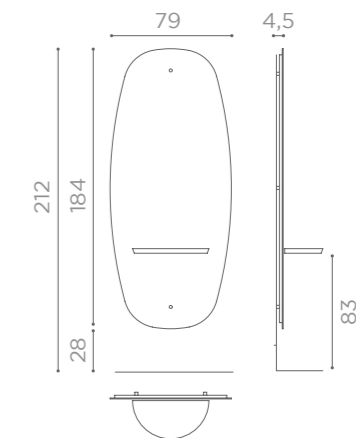

MIRRORS
TREASURE

MIRRORS
COSMOS