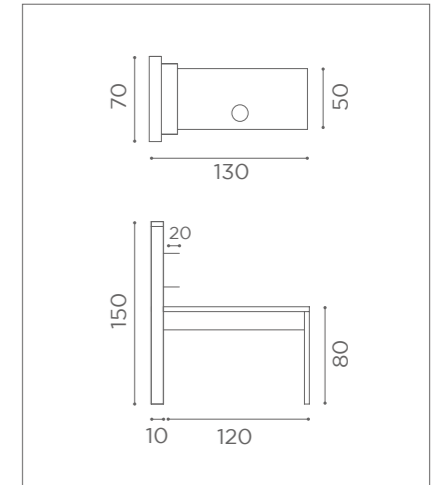

30W

60W

MANICURE
ALLURE

MB/MT120

MB/MT121
EXTRACTOR FAN 30W

MB/MT124
60W

MB/MT122

MB/MT123
EXTRACTOR FAN 30W