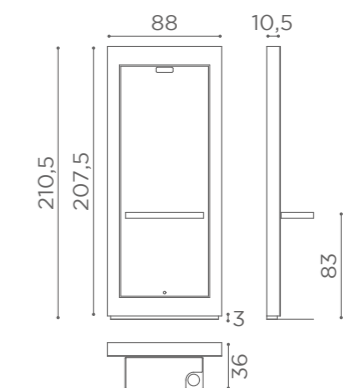

MIRRORS
SECRET

MIRRORS
PRECIOUS