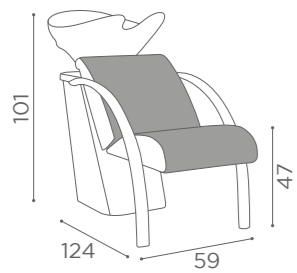

SH/222/B
	SH/222/N

COLOURS A ● BO

In photo:
Chocolate Milk K3