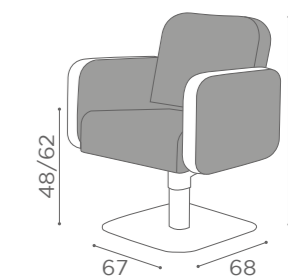

COLOURS A ● B ○

In photo:
A Vintage Tan G2
B Vintage White G3