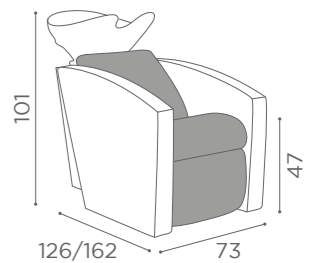

LEGREST	
	WU/110/B	WU/111/B
	WU/110/N	WU/111/N

In photo:
A Vintage White G3
B Vintage Chocolate H9

COLOURS A ● BO