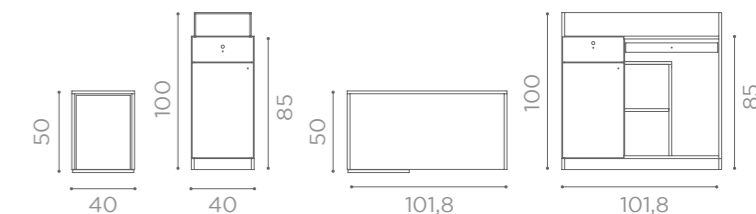

DESKS
IMPACT+

In photo:
Vintage Black G1

L60XW30cm

DESKS
ROMANCE

L60XW30cm