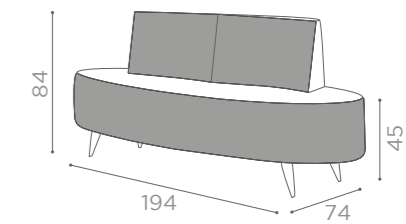

SH/993
"C" SHAPE

SH/994
"S" SHAPE

In photo:
Honey L1

COLOURS A ● BO

WAITING AREA LOUNGE

RC/081-5
1 SEATER

RC/081

RC/082-5
2 SEATER