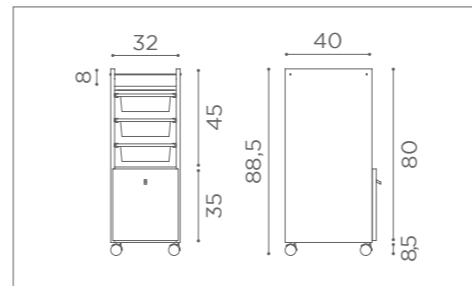

CABINETS

CLIP

GLAM

STYLE

CANNES

CABINETS