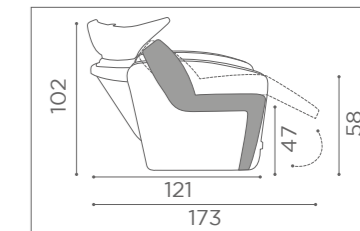

LEGREST MASSAGE	LEGREST	
	WU/160/B	WU/161/B	WU/162/B
	WU/160/N	WU/161/N	WU/162/N

In photo:
A Milk 61
B Tea 62