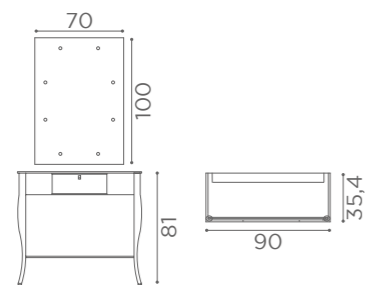

MAKEUP
ELEGANCE

MAKEUP
LAS VEGAS