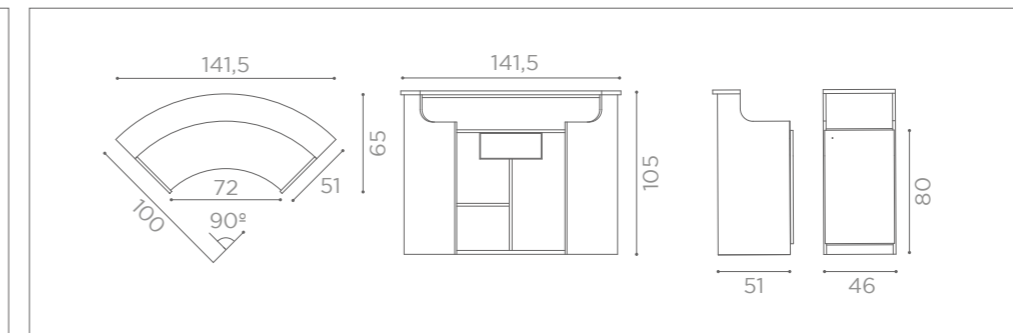

DESKS
FORM

DESKS
FORM

L60XW30cm

In photo:
Gold K6

RD/256