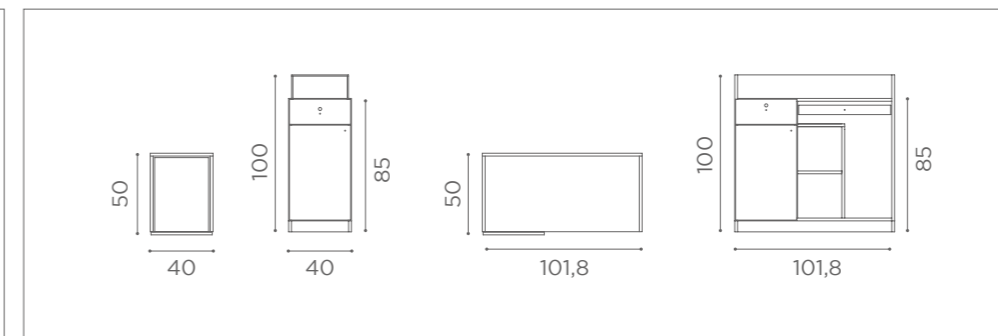

L60XW30cm

RECEPTION
NIRVANA

MB/RD010

MB/RD011

MB/RD020
LED LIGHTING

MB/RD021
LED LIGHTING

MB/RD011

RECEPTION
MIAMI