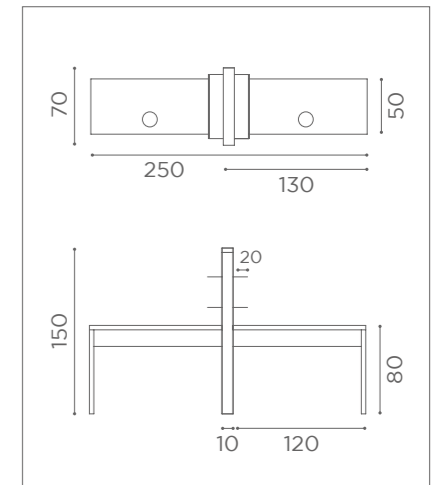

MB/MT125
60W