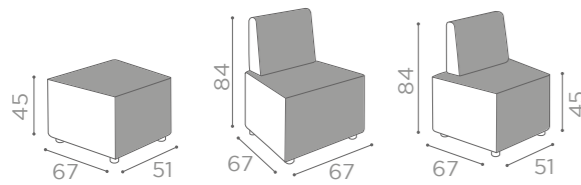

In photo:
Vintage White G3
Vintage Brown F5

COLOURS A ● BO