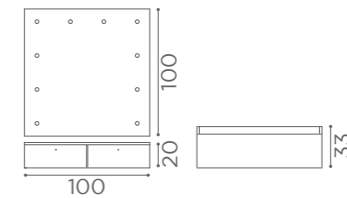

MANICURE
WALLIE

In photo:
Banana Milk K5
Strawberry Milk K4
Chocolate Milk K3

MAKEUP
CELEBRITY