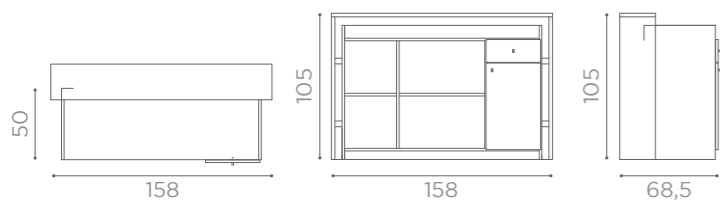

DESKS
MILLENNIUM

In photo:
Champagne 10

L60XW30cm

DESKS
DISCOVERY

L60XW30cm