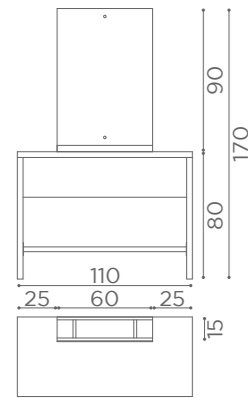

MIRRORS
BROOKLYN

MI/481

MIRRORS
BROOKLYN