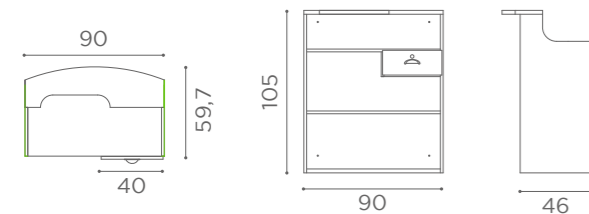

L60XW30cm

RD/290

RD/300

DESKS
ROMANCE

RD/280

RD/281

RD/282

SHELF ACC/084