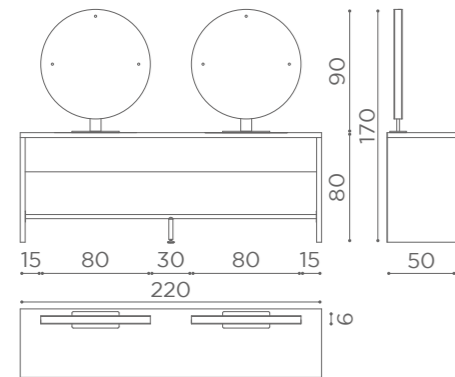

MIRRORS
BROOKLYN

MIRRORS
BROOKLYN