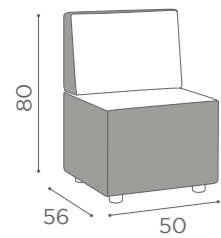

COLOURS A ● BO

In photo:
A Vintage White G3
B Vintage Brown F5