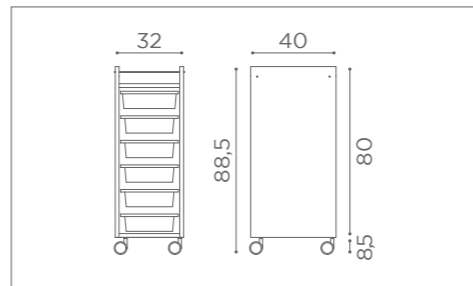

ANTHRACITE GREY SIDES
TR/23