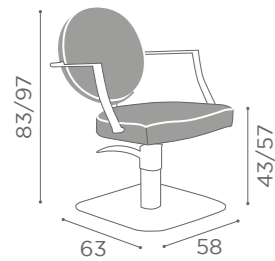

COLOURS A ● B ○

In photo:
A Gold K6
B White Damask 23