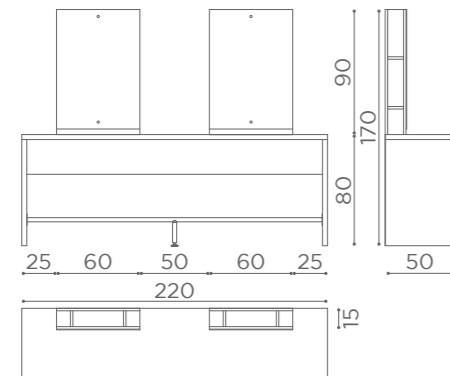

MIRRORS
BROOKLYN

MI/474

MIRRORS
BROOKLYN