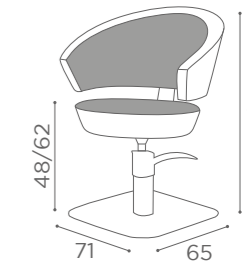

SWIVEL	PUMP	PUMP WITH BRAKE
★	SH/310-1	SH/310-3	SH/310-4
R	SH/310-1/R	SH/310-3/R	SH/310-4/R
S	SH/310-1/S	SH/310-3/S	SH/310-4/S

COLOURS A ● B ○

In photo:
A Champagne 10
B Gold Damask 24