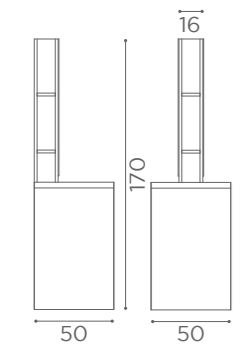

MIRRORS
BROOKLYN

MI/481

MIRRORS
BROOKLYN