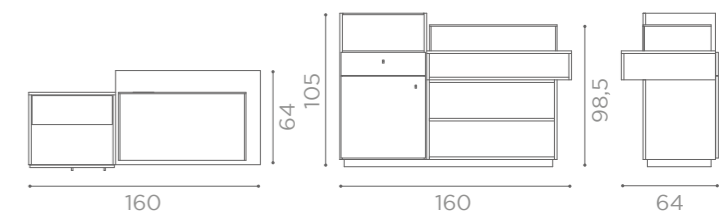

DESKS
MILLENNIUM

In photo:
Champagne 10

L60XW30cm

DESKS
DISCOVERY

L60XW30cm