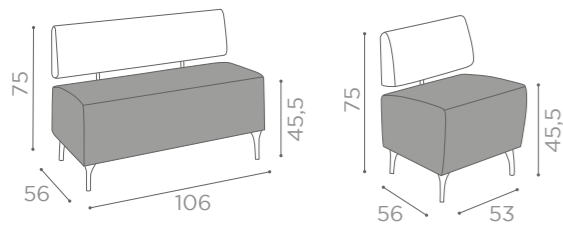

In photo:
A Vintage Grey K1
B Vintage Ice K8

COLOURS A ● BO