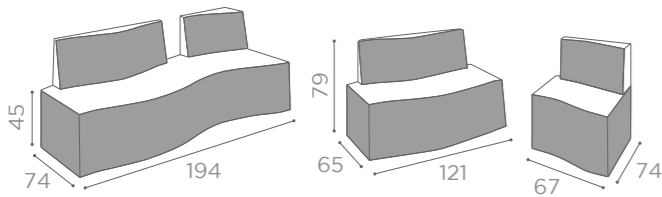

COLOURS A ● BO