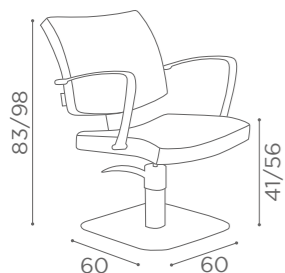

In photo:
Vintage Grey K1