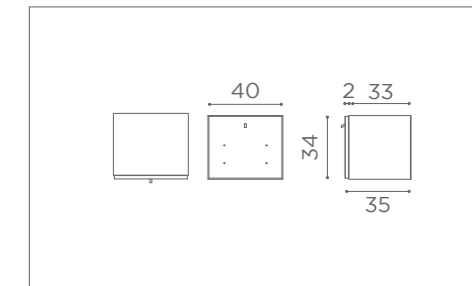

CABINETS

CLIP

GLAM

STYLE

CANNES

CABINETS