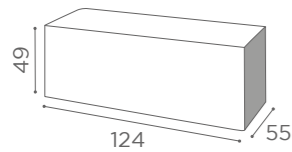

COLOURS A ○ B ●

In photo:
Milk 61
Strawberry
Milk K4