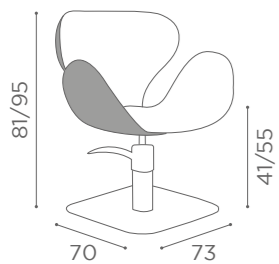

SWIVEL	PUMP	PUMP WITH BRAKE
★	SH/300-1	SH/300-3	SH/300-4
R	SH/300-1/R	SH/300-3/R	SH/300-4/R
S	SH/300-1/S	SH/300-3/S	SH/300-4/S

COLOURS A ● B ○

In photo:
A Vintage Blue K2
B Vintage White G3