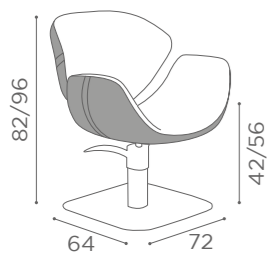

SWIVEL	PUMP	PUMP WITH BRAKE
★	CH/090-1	CH/090-3	CH/090-4
R	CH/090-1/R	CH/090-3/R	CH/090-4/R
S	CH/090-1/S	CH/090-3/S	CH/090-4/S

COLOURS A ● B ○

In photo:
Mango 53
Milk 61