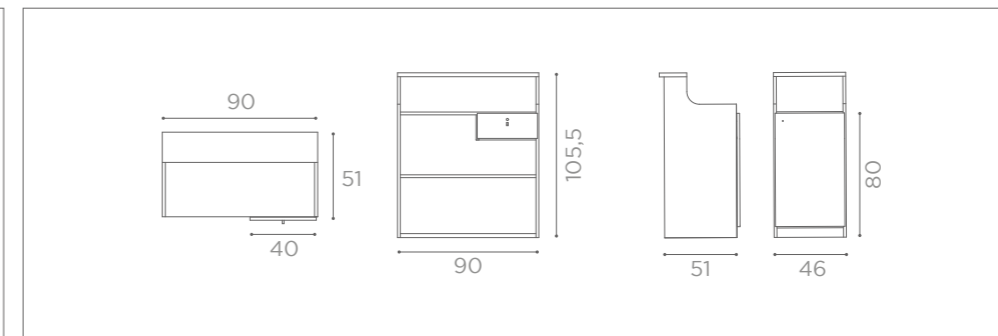

L60XW30cm

In photo:
Vintage Ash G4

RD/276