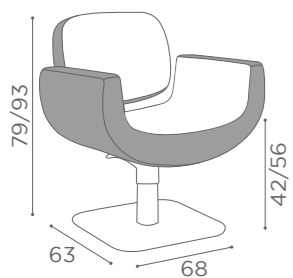

Salon Ambience

100% MADE IN ITALY 

COLLECTION
2020

Salon Ambience

100% MADE IN ITALY 

COLLECTION
2020

CHAIRS NAOMI

	SWIVEL	PUMP	PUMP WITH BRAKE
★	CH/180-1	CH/180-3	CH/180-4
R	CH/180-1/R	CH/180-3/R	CH/180-4/R
S	CH/180-1/S	CH/180-3/S	CH/180-4/S