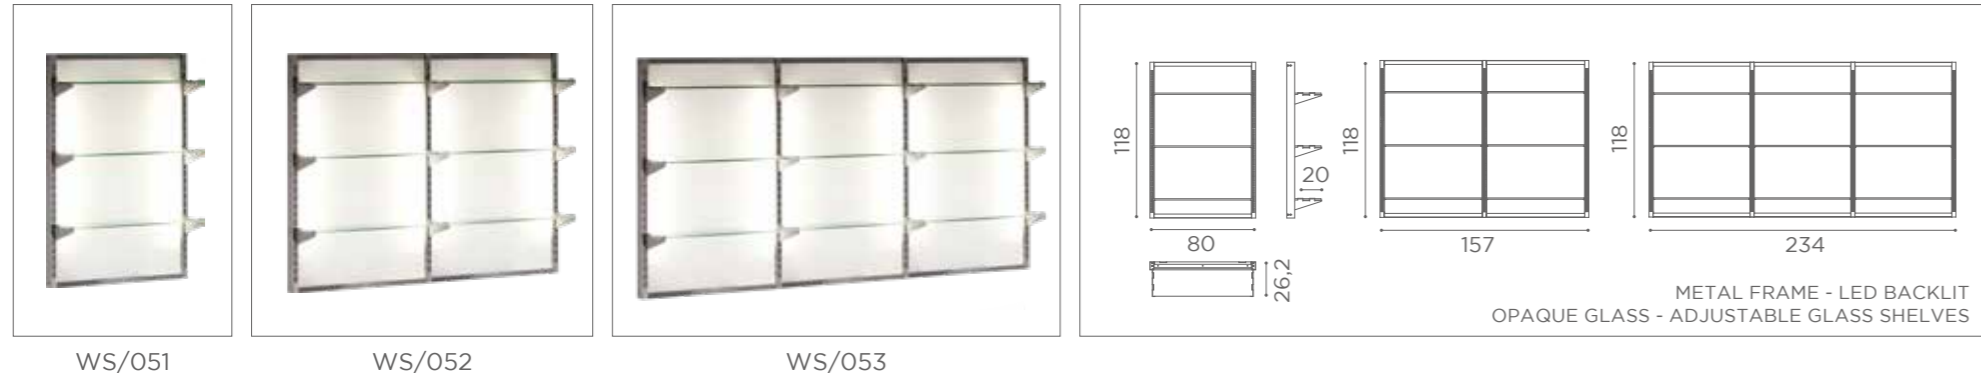

ON THE WALL

RAINBOW

ICE

STOOLS

SHINE

DECOR

COLUMN

COLUMN+

TABLE MIRROR