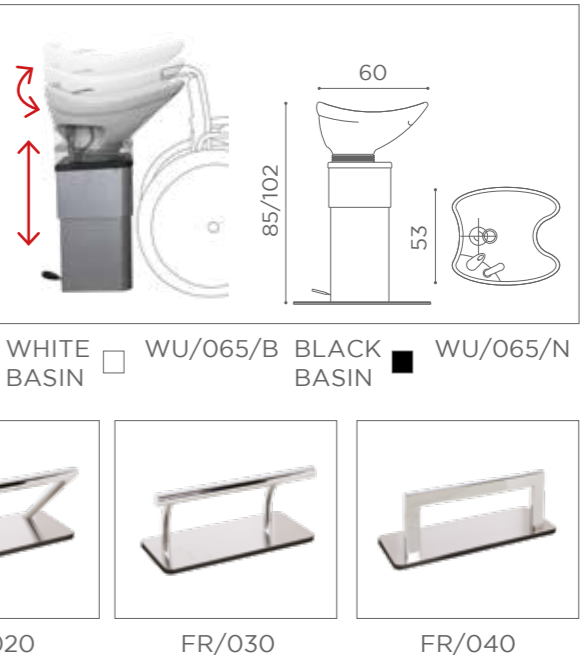

COLUMN

COLUMN+

TABLE MIRROR

ACCESSORIES

SERVER

AVAILABLE FOR LUNAR AND LYON MIRRORS

ST/033

HOOD DRYER