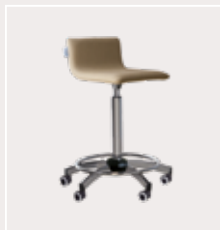

Texas

Medio MB/S121
~~£159~~ **£119**
Podo MB/S122
~~£129~~ **£95**

Rodeo

Medio MB/S131
~~£269~~ **£199**
Podo MB/S132
~~£239~~ **£179**

Divine

Medio MB/S161
~~£239~~ **£179**
Podo MB/S162
~~£209~~ **£155**