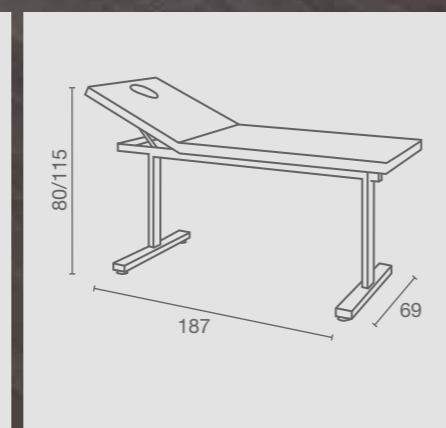

Bondi

COLOUR IN PHOTO
MILK 61

ELBA MB/L14