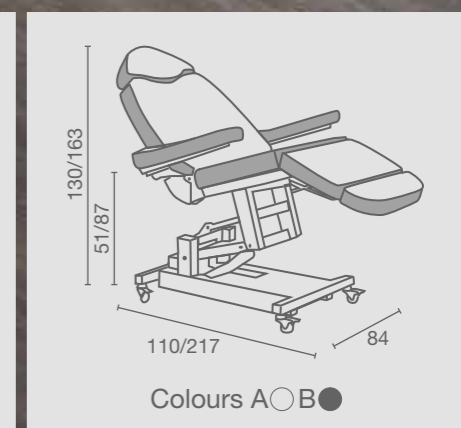

Barber

Lotus

COLOUR IN PHOTO
A: AQUA SATIN H2 B: WHITE SATIN H3

Dallas

COLOUR IN PHOTO
A: HOT CHOCOLATE 60 B: MILK 61

Deluxe

COLOUR IN PHOTO
A: TEA 62 B: MILK 61

Karma