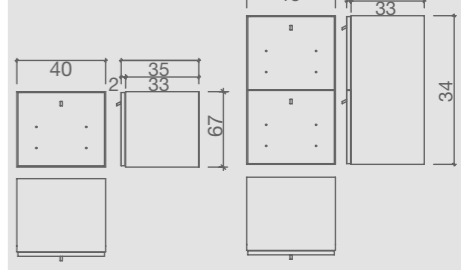

Scuola

MI/202

Style

Glam

Clip

Cannes

Cannes

AVAILABLE FOR CLIP
DH/60

AVAILABLE FOR CLIP
DH/60

Cannes