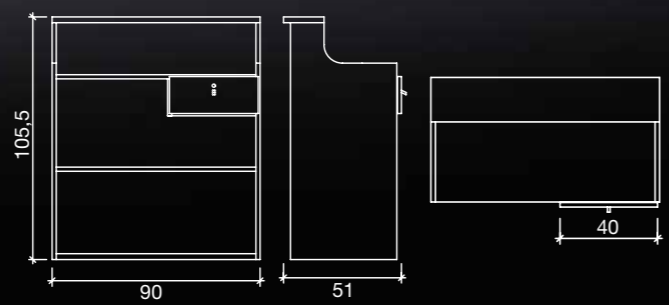

Impact

ACC/085 L 60 X W 30 CM

In photo:
Orange Satin H7

RD/274

RD/276

RD/270

RD/272

RD/274