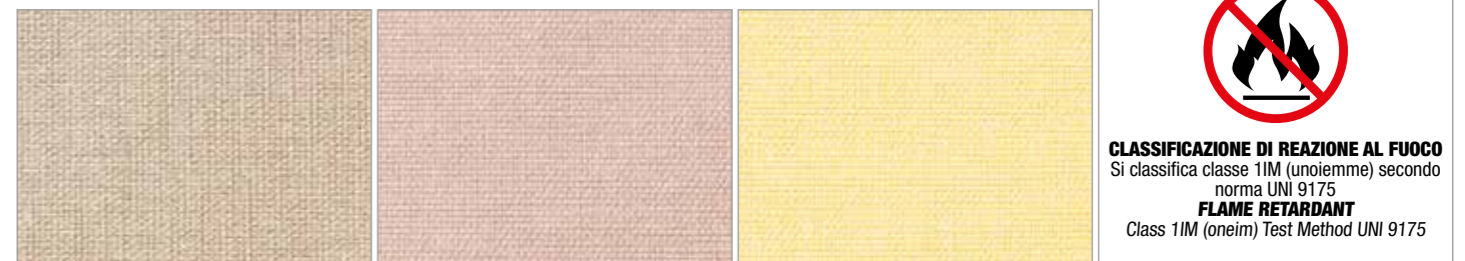

CHOCOLATE MILKSHAKE K3

STRAWBERRY MILKSHAKE K4

BANANA MILKSHAKE K5

CLASSIFICAZIONE DI REAZIONE AL FUOCO
Si classifica classe 1IM (unoiemme) secondo norma UNI 9175
FLAME RETARDANT
Class 1IM (oneim) Test Method UNI 9175