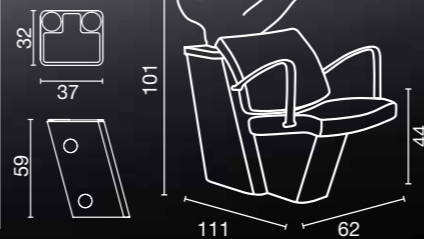

Mirage

AVAILABLE IN 50 COLOURS

In photo:
A: Aqua Satin H2
B: White Satin H3

colours A ○ B ●

	WU/111/B		footrest		SH/881
	WU/111/N		WU/110/B		
			WU/110/N		

Compact

In photo:
Bordeaux H8

BLACK STRUCTURE	GREY STRUCTURE	RED STRUCTURE	BLUE STRUCTURE	LINK AVAILABLE IN BLACK, GREY, RED AND BLUE
WU/250-21/B	WU/250-22/B	WU/250-23/B	WU/250-24/B	WU/L251
WU/250-21/N	WU/250-22/N	WU/250-23/N	WU/250-24/N	WU/L252
				WU/L253
				WU/L254