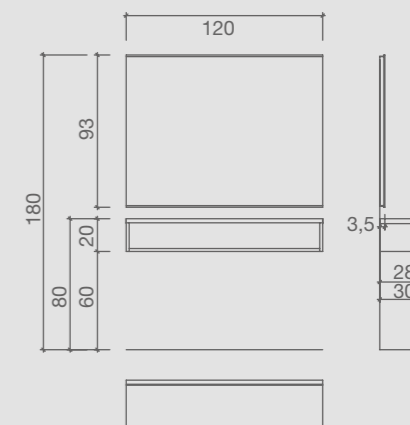

DH/60

Precious

MI/320-07

3 cm
5,5 cm
Remote control for
on/off command
and light regulation
included

Titanium

MI/140-06

Horizon

MI/382