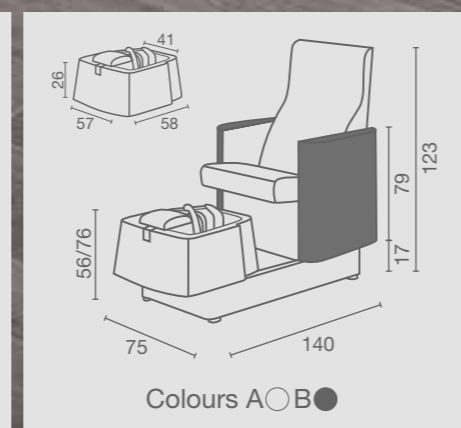

Atlantis

COLOUR IN PHOTO
A: AVIATOR BLUE F7 B: MILK 61

Pacific Podo

COLOUR IN PHOTO
A: VIOLET SATIN H1 B: CHAMPAGNE 10