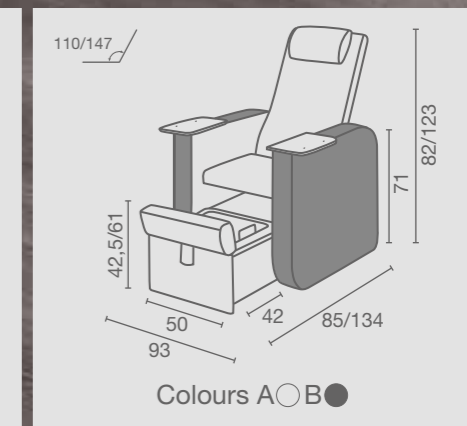

beds
podo
chairs
manicure
makeup
reception
accessories

beds
podo
chairs
manicure
makeup
reception
accessories

Eden

COLOUR IN PHOTO
A: KIWI 58 B: MILK 61

COLOUR IN PHOTO
A: VINTAGE WHITE G3 B: VINTAGE BLUE K2

Prestige