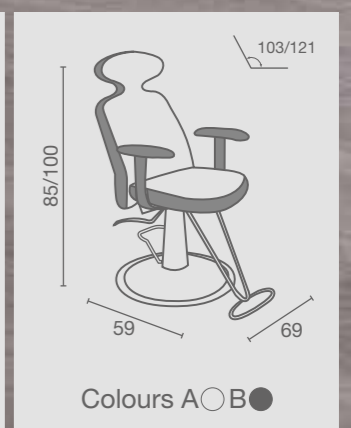

Oasis

COLOUR IN PHOTO
A: CHAMPAGNE 10 B: AQUA SATIN H2

COLOUR IN PHOTO
A: AMETHYST 52 B: MILK 61

Megan