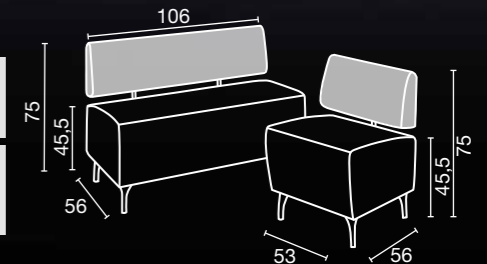

colours A ○ B ●

"C" SHAPE	SH/993	
"S" SHAPE	SH/994	

colours A ○ B ●

1 PLACE	2 PLACE	3 PLACE
RC/081	RC/082	RC/083

Orion

In photo:
A: Black Alligator 49
B: Alligator 31

colours A ○ B ●

1 PLACE	2 PLACE
RC/031	RC/030

Opale

In photo:
A: Pearl Fur 41
B: Amethyst 52

colours A ○ B ●

1 PLACE	2 PLACE
SH/954	SH/955

Chairs
Mirrors
Cabinets
Washing Area
Desks
Waiting Area
Barber
Accessories

Chairs
Mirrors
Cabinets
Washing Area
Desks
Waiting Area
Barber
Accessories