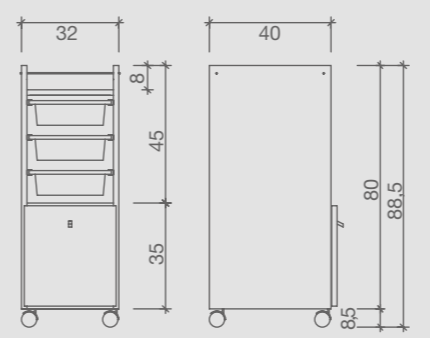

Scuola

MI/202

Style

Glam

Clip

Cannes

Cannes

AVAILABLE FOR CLIP
DH/60

AVAILABLE FOR CLIP
DH/60

Cannes