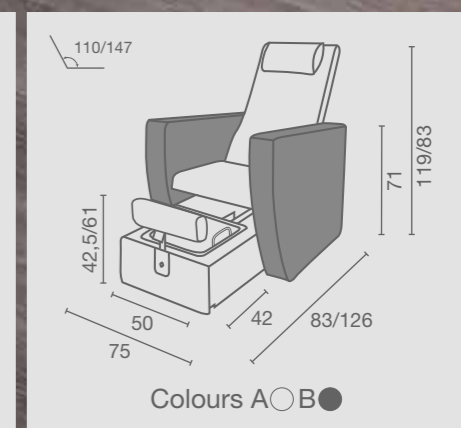

Atlantis

COLOUR IN PHOTO
A: AVIATOR BLUE F7 B: MILK 61

Pacific Podo

COLOUR IN PHOTO
A: VIOLET SATIN H1 B: CHAMPAGNE 10