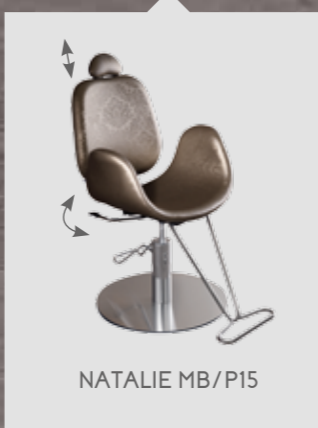

Natalie

COLOUR IN PHOTO
STRAWBERRY MILKSHAKE K4