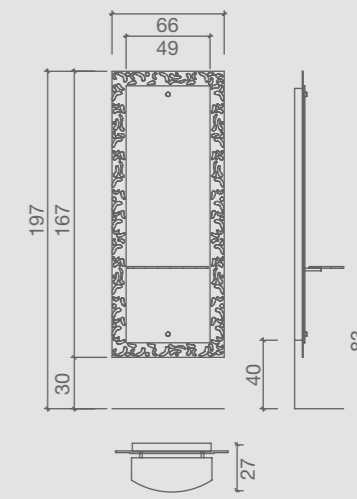

Fiji

MI/030/N-02