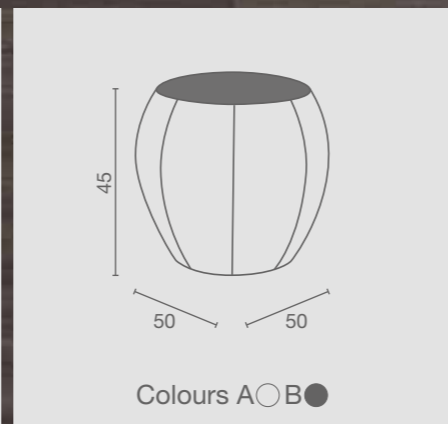

COLOUR IN PHOTO
A: WHITE SATIN H3
B: AQUA SATIN H2,
VIOLET SATIN H1,
CHARCOAL SATIN H5

Rumba

COLOUR IN PHOTO
BANANA MILKSHAKE K5,
CHOCOLATE MILKSHAKE K3

Mambo