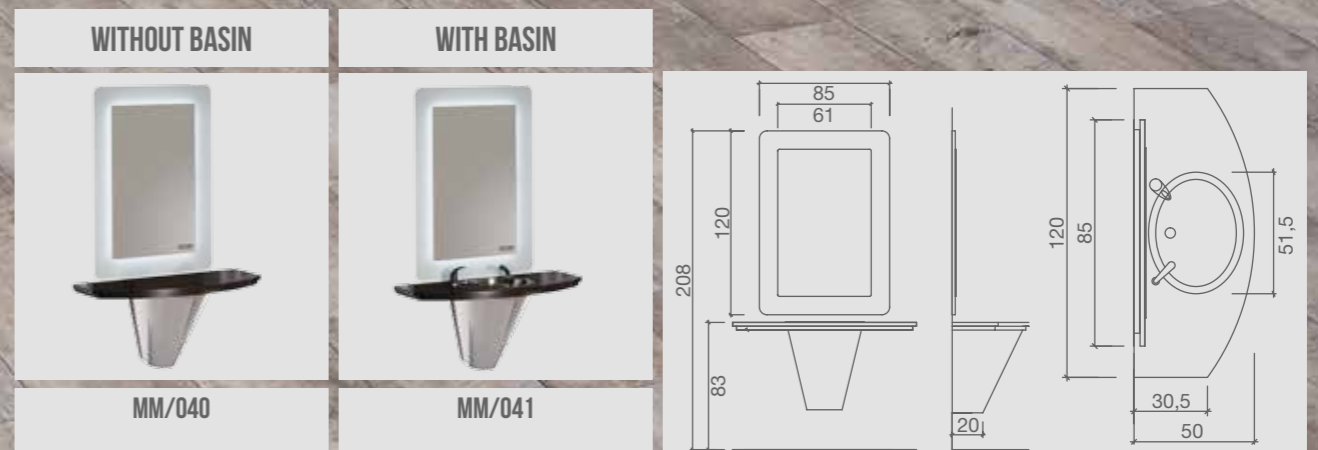

WITHOUT BASIN	WITH BASIN	BANK
MM/090	MM/091	MC/080

WITHOUT BASIN	WITH BASIN	TECHNICAL DRAWING
MM/030	MM/031	

Chester

In photo:
Vintage Tan G2

Cliff

Wall System

In photo:
WS/030-06, WS/037-06,
WS/084-06, WS/031-06