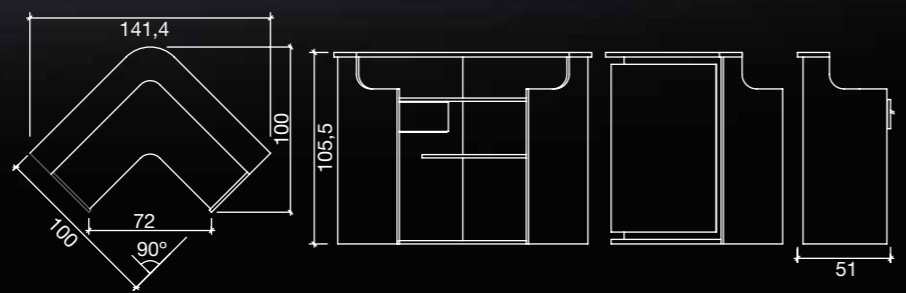

ACC/085 L 60 X W 30 CM

In photo:
Vintage Ash G4

RD/264

RD/266

RD/260

RD/262

RD/264

RD/266