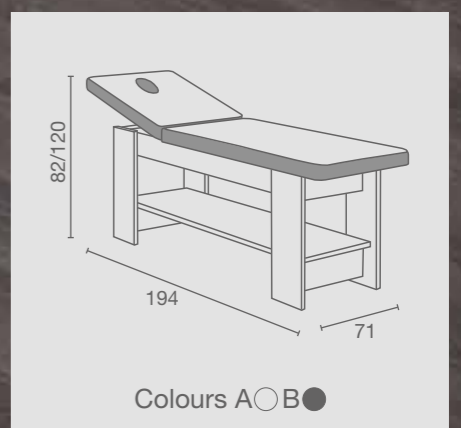

Karma

COLOUR IN PHOTO
A: STRAWBERRY MILKSHAKE K4 B: CHOCOLATE MILKSHAKE K3