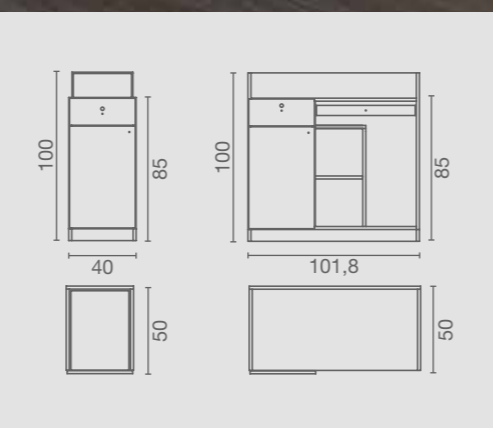

Nirvana

VERSION IN PHOTO MB/RDO21