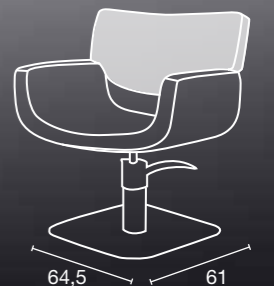

colours A ○ B ●

	SWIVEL	PUMP	PUMP WITH BRAKE
★	SH/790-1	SH/790-3	SH/790-4
Ⓡ	SH/790-1/R	SH/790-3/R	SH/790-4/R
Ⓢ	SH/790-1/S	SH/790-3/S	SH/790-4/S