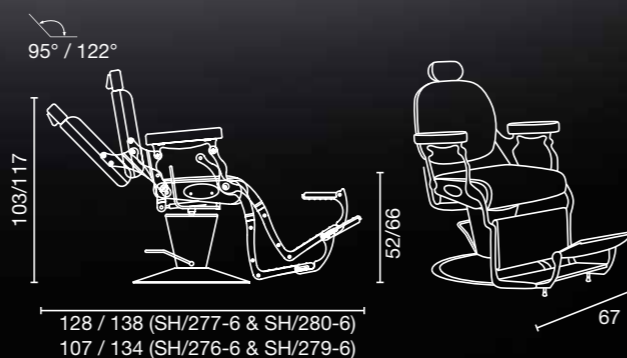

Premier black

In photo:
Classic Green 45

In photo:
Vintage Ash G4

Premier white

ROUND BASE	ROUND BASE + VINTAGE LEGREST
SH/279-6	SH/280-6

ROUND BASE	ROUND BASE + VINTAGE LEGREST
SH/276-6	SH/277-6

Exécutif

In photo:
A: Milk 61
B: Cherry E8