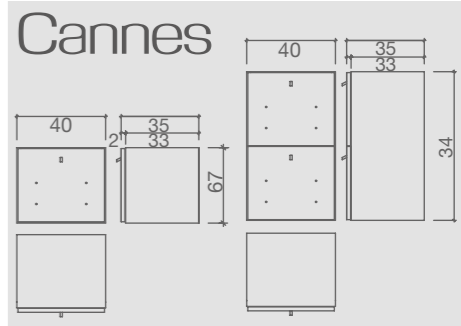

Scuola

MI/202

Style

Glam

Clip

Cannes

Cannes

AVAILABLE FOR CLIP
DH/60

AVAILABLE FOR CLIP
DH/60

Cannes