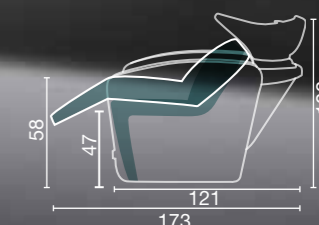

Sublime

colours A ○ B ●