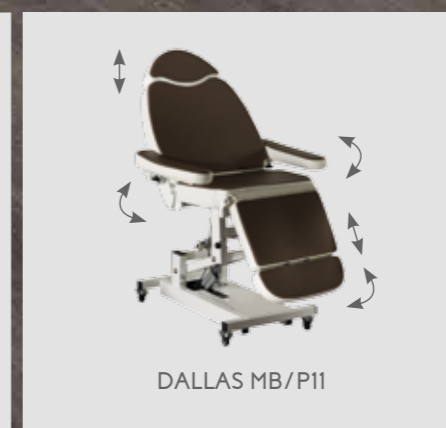

Barber

Lotus

COLOUR IN PHOTO
A: AQUA SATIN H2 B: WHITE SATIN H3

Dallas

COLOUR IN PHOTO
A: HOT CHOCOLATE 60 B: MILK 61

Deluxe

COLOUR IN PHOTO
A: TEA 62 B: MILK 61

Karma