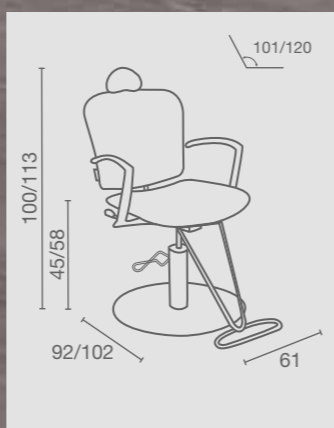

Miranda

COLOUR IN PHOTO
WHITE DAMASK 23