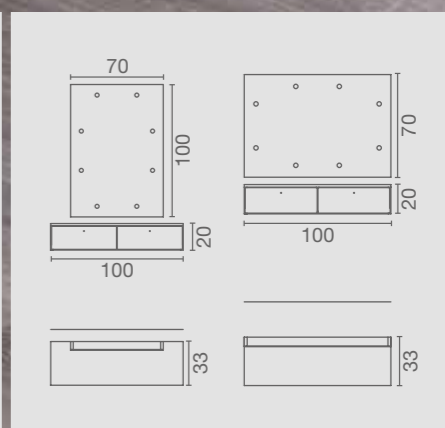

Logic

COLOUR IN PHOTO
BANANA MILKSHAKE K5,
STRAWBERRY MILKSHAKE K4,
CHOCOLATE MILKSHAKE K3

Wallie

Malibu

MALIBU MB/PL54

Las Vegas

LAS VEGAS MB/PL52

Elegance