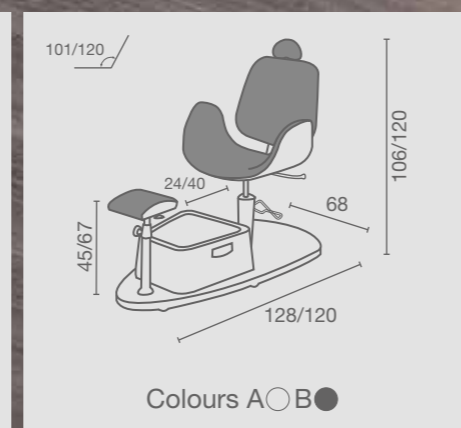

Oasis

COLOUR IN PHOTO
A: CHAMPAGNE 10 B: AQUA SATIN H2

COLOUR IN PHOTO
A: AMETHYST 52 B: MILK 61

Megan