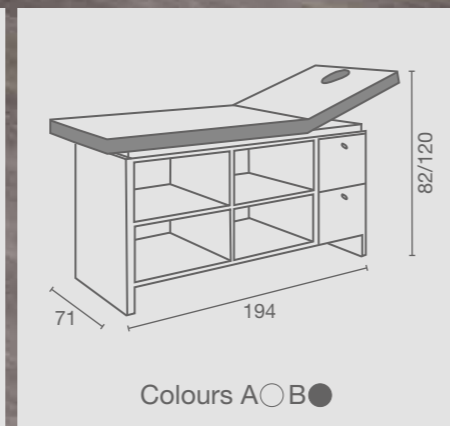

Eden

COLOUR IN PHOTO
A: KIWI 58 B: MILK 61