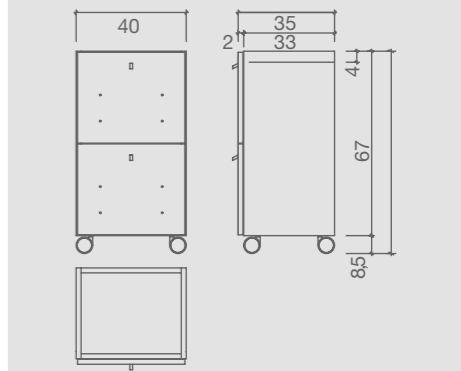

Scuola

MI/202

Style

Glam

Clip

Cannes

Cannes

AVAILABLE FOR CLIP
DH/60

AVAILABLE FOR CLIP
DH/60

Cannes