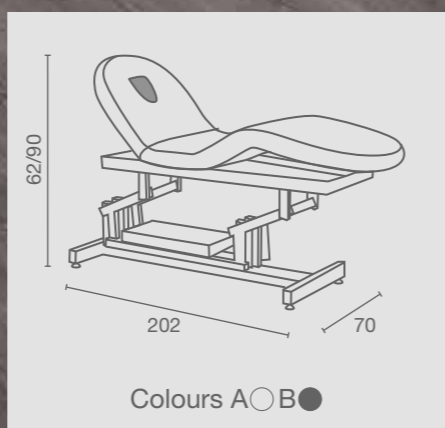

Karma

COLOUR IN PHOTO
A: STRAWBERRY MILKSHAKE K4 B: CHOCOLATE MILKSHAKE K3