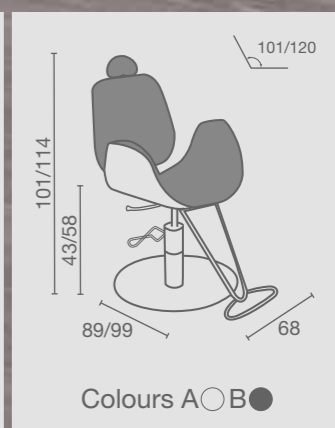

Natalie

COLOUR IN PHOTO
STRAWBERRY MILKSHAKE K4

Eva

COLOUR IN PHOTO
VINTAGE GREY K1

Marilyn

COLOUR IN PHOTO
MANGO 53

EVA MB/P24

EVA MB/P25