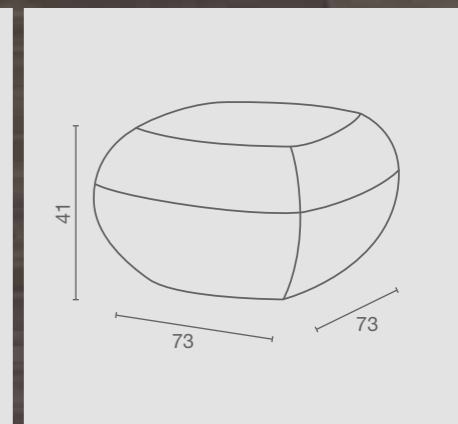

Rumba

COLOUR IN PHOTO
 BANANA MILKSHAKE K5,
 CHOCOLATE MILKSHAKE K3

Mambo

Stools

PODO

 ARIZONA MB/S102 H 45/54 cm	 MONTANA MB/S112 H 47/55 cm	 TEXAS MB/S122 H 45/54 cm	 RODEO MB/S132 H 44/52 cm	 DIVINE MB/S162 H 43/52 cm
---	---	---	--	--