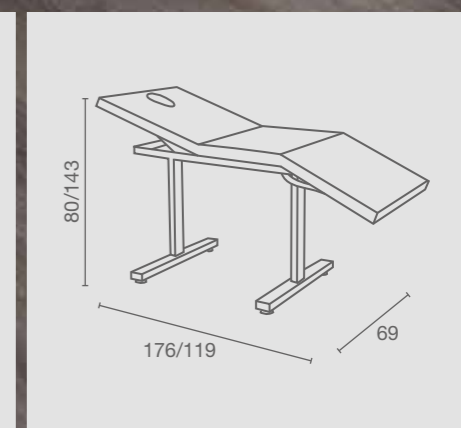

BONDI MB/L15