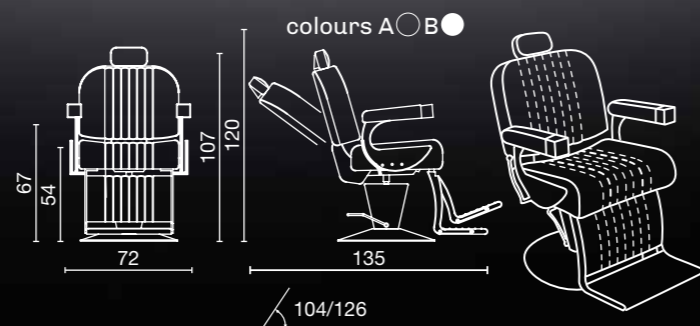

ROUND BASE	
SH/278-6