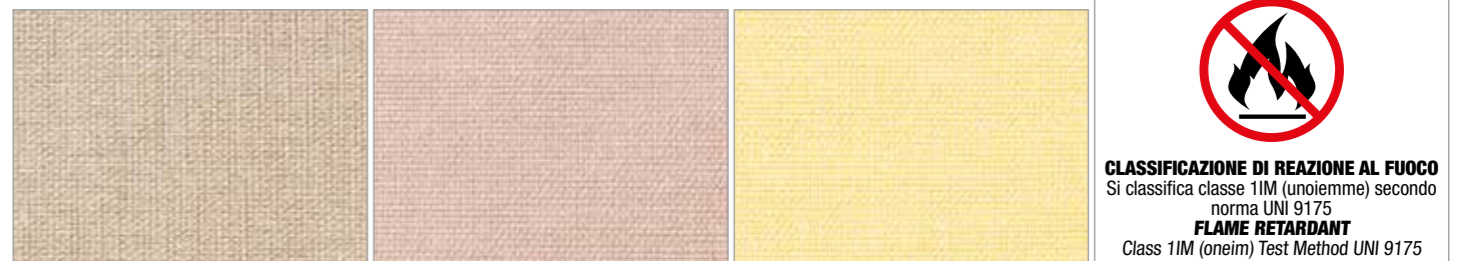

CHOCOLATE MILKSHAKE K3

STRAWBERRY MILKSHAKE K4

BANANA MILKSHAKE K5

Onderhoudsadvies: Om de helderheid en kleur van onze producten te handhaven moet de stoffering regelmatig onderhouden worden. Dagelijkse reiniging met een zachte spons met een neutrale zeep en lauw water wordt aanbevolen. Geen enkele bekledingsstof is gegarandeerd tegen vlekken en algemeen wangebruik. Verboden Pure alcohol, Oplosmiddelen en chemicaliën. Wasproducten en schuurmaterialen. Aanbevolen: Salon Ambience plastic beschermhoezen. Deze hoezen helpen uw producten goed te beschermen tegen verontreinigingen.

CLASSIFICAZIONE DI REAZIONE AL FUOCO
Si classifica classe 1IM (unoiemme) secondo norma UNI 9175
FLAME RETARDANT
Class 1IM (oneim) Test Method UNI 9175