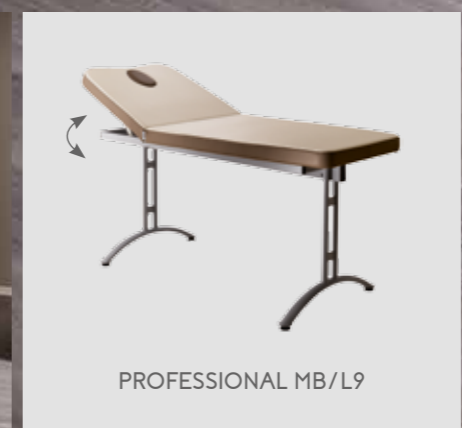

COLOUR IN PHOTO
CHAMPAGNE 10

Professional

COLOUR IN PHOTO
A: WHITE SATIN H3 B: ORANGE SATIN H7

beds
podo
chairs
manicure
makeup
reception
accessories

beds
podo
chairs
manicure
makeup
reception
accessories