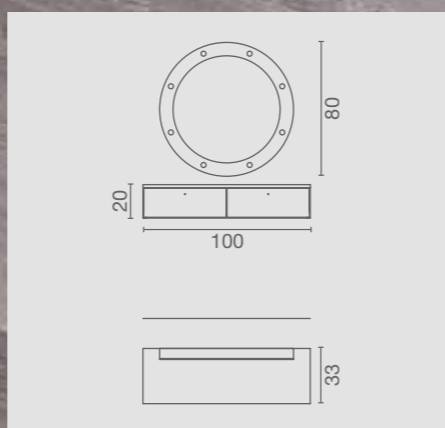

Logic

COLOUR IN PHOTO
BANANA MILKSHAKE K5,
STRAWBERRY MILKSHAKE K4,
CHOCOLATE MILKSHAKE K3

Wallie

Malibu

MALIBU MB/PL54

Las Vegas

LAS VEGAS MB/PL52

Elegance