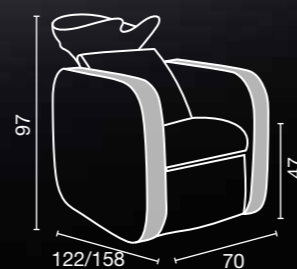

Iconwash sofa

colours A ○ B ●

WU/171/B	WU/170/B	
WU/171/N	WU/170/N