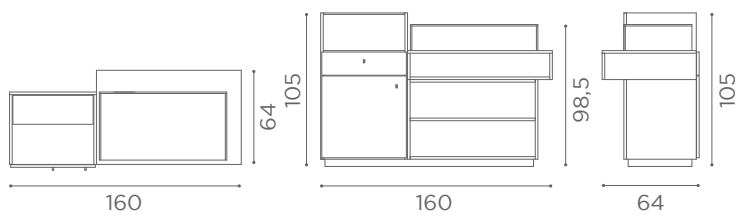

RD/246

RD/247

Shelves

Salon Ambience
100% MADE IN ITALY

ACC/084 Impact - Impact+ - Romance - Discovery